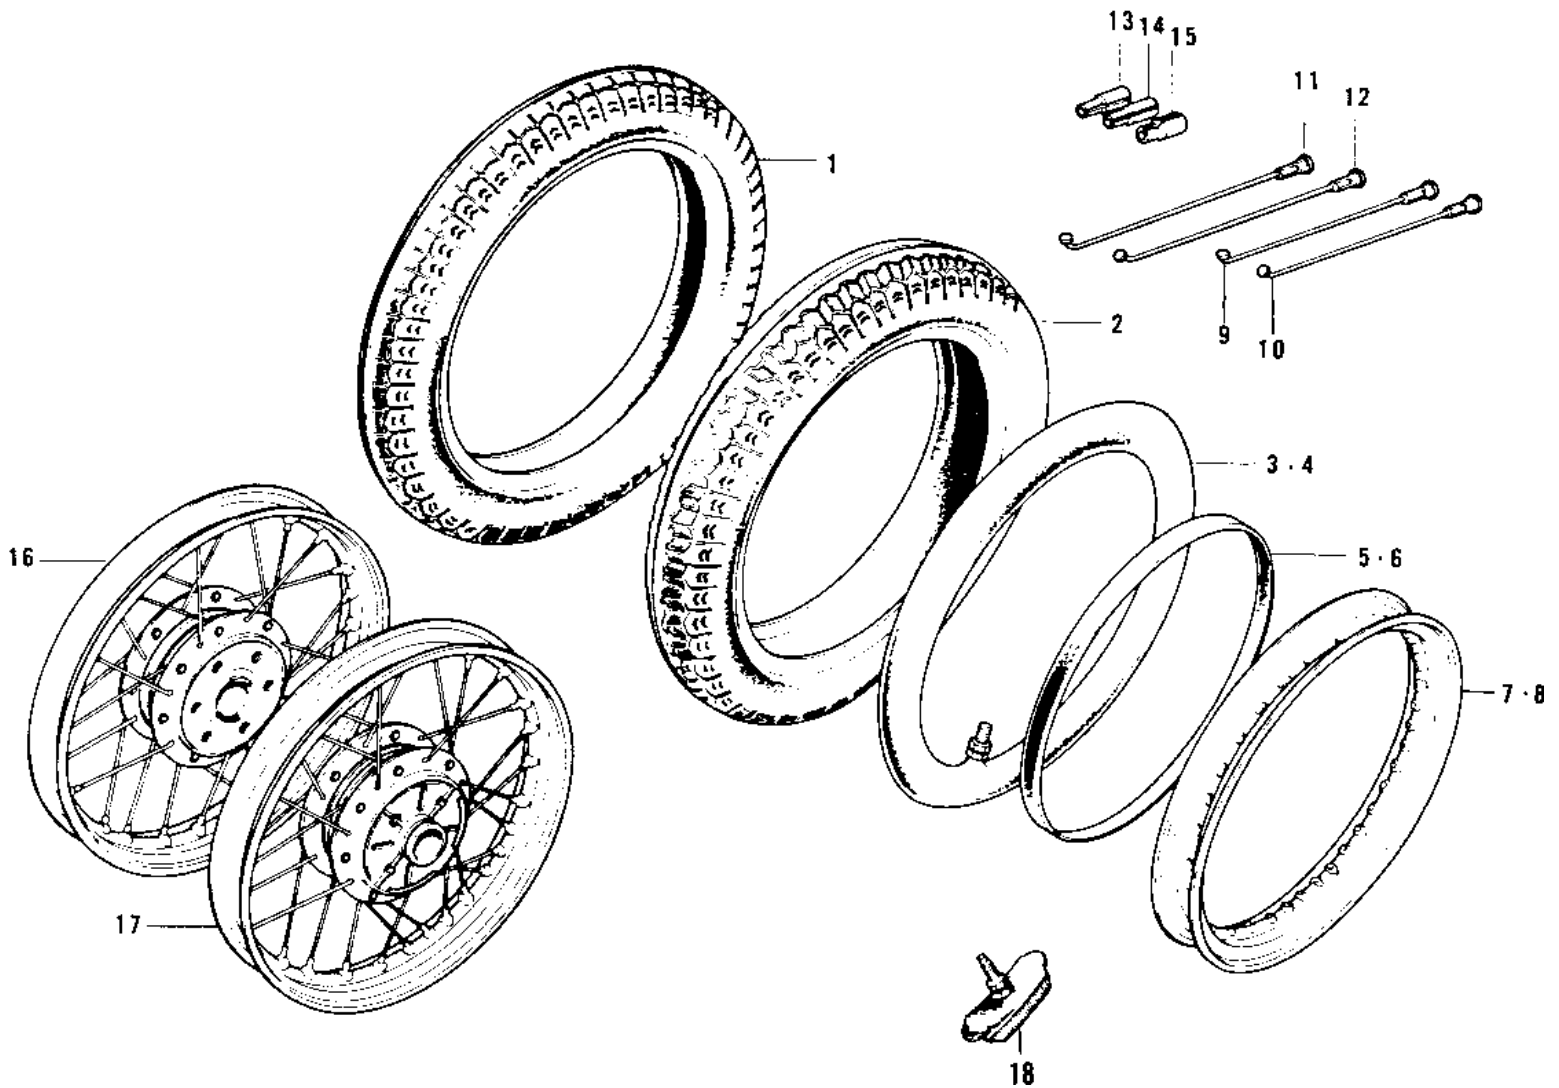

1973 Z1 PARTS DIAGRAM

WHEELS/TIRES

1973 Z1 PARTS LIST

WHEELS/TIRES

ITEM NAME	PART NUMBER	QUANTITY
UNAVAILABLE IN PRICE BOOK (Ref # 1)	41021-023	1
UNAVAILABLE IN PRICE BOOK (Ref # 1)	41021-029	1
UNAVAILABLE IN PRICE BOOK (Ref # 2)	41021-021	1
UNAVAILABLE IN PRICE BOOK (Ref # 2)	41021-030	1
*** N.L.A.*** (Canada) (Ref # 3)	41022-030	1
TUBE 350/375/410-18 (Ref # 4)	41022-031	1
BAND RIM (Ref # 5)	41023-015	1
BAND,RIM,4.00/5.10-18 (Ref # 6)	41023-016	1
RIM,1.8BX19W (Ref # 7)	41025-051	1
RIM,2.15BX18W (Ref # 8)	41025-049	1
SPOKE-ASY,FR INNER (Ref # 9)	41027-042	20
SPOKE-ASY,FR OUTER (Ref # 10)	41028-041	20
SPOKE-ASY,RR INNER (Ref # 11)	41027-057	20
SPOKE-ASY,RR OUTER (Ref # 12)	41028-057	20
WEIGHT,BALANCE,10G (Ref # 13)	41075-1007	AR
WEIGHT,BALANCE,20G (Ref # 14)	41075-1008	AR
WEIGHT,BALANCE,30G (Ref # 15)	41075-1009	AR
WHEEL ASSY,FRONT (Ref # 16)	41074-031	1
WHEEL ASSY-FRONT (Ref # 16)	41074-022	1
WHEEL ASST,REAR (Ref # 17)	42048-023	1
PROTECTOR-BEAD,2.15B (Ref # 18)	41024-008	2