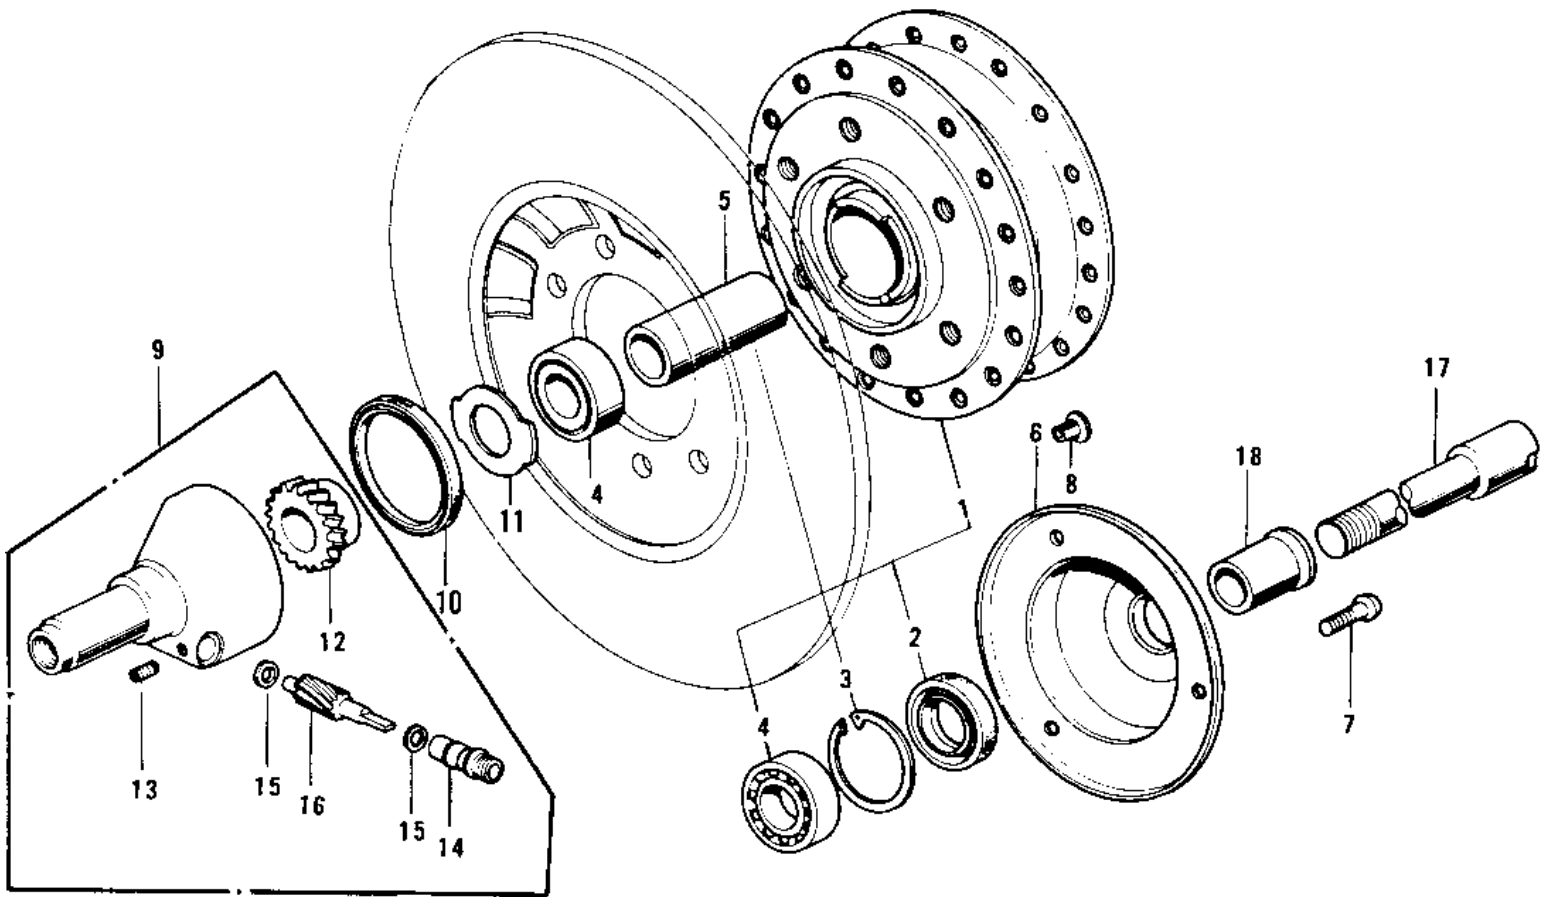

1973 Z1 PARTS DIAGRAM

FRONT HUB

1973 Z1 PARTS LIST

FRONT HUB

ITEM NAME	PART NUMBER	QUANTITY
DRUM-ASSY,FR BRK,BLK (Ref # 1)	41034-021-21	1
OIL SEAL-COUPLING (Ref # 2)	92052-003	1
RING, SNAP,43.5M/M (Ref # 3)	92033-1040	1
BEARING BALL #6203 (Ref # 4)	601B6203	2
COLLAR-FRONT DRUM (Ref # 5)	41039-019	1
COVER-BRAKE DRUM DUST (Ref # 6)	41042-009	1
SCREW OVL CNTSNK 5X8 (Ref # 7)	222E0508A	3
CAP-FRONT DRUM HOLE (Ref # 8)	92102-006	6
CASE ASSY-SPEED GEAR (Ref # 9)	41078-001	1
OIL SEAL,VC54656 (Ref # 10)	92050-046	1
RECEIVER-SPEEDO GEAR (Ref # 11)	41064-007	1
GEAR-SPEEDOMETER (Ref # 12)	41059-016	1
PIN,SPRING (Ref # 13)	41082-001	1
BUSH,SPEEDMETER CABLE (Ref # 14)	41062-005	1
WASHER THRST SPD PINI (Ref # 15)	41063-001	2
PINION-SPEEDOMETER (Ref # 16)	41060-012	1
AXLE-FRONT HUB (Ref # 17)	41068-036	1
COLLAR-FRONT AXLE (Ref # 18)	41069-018	1