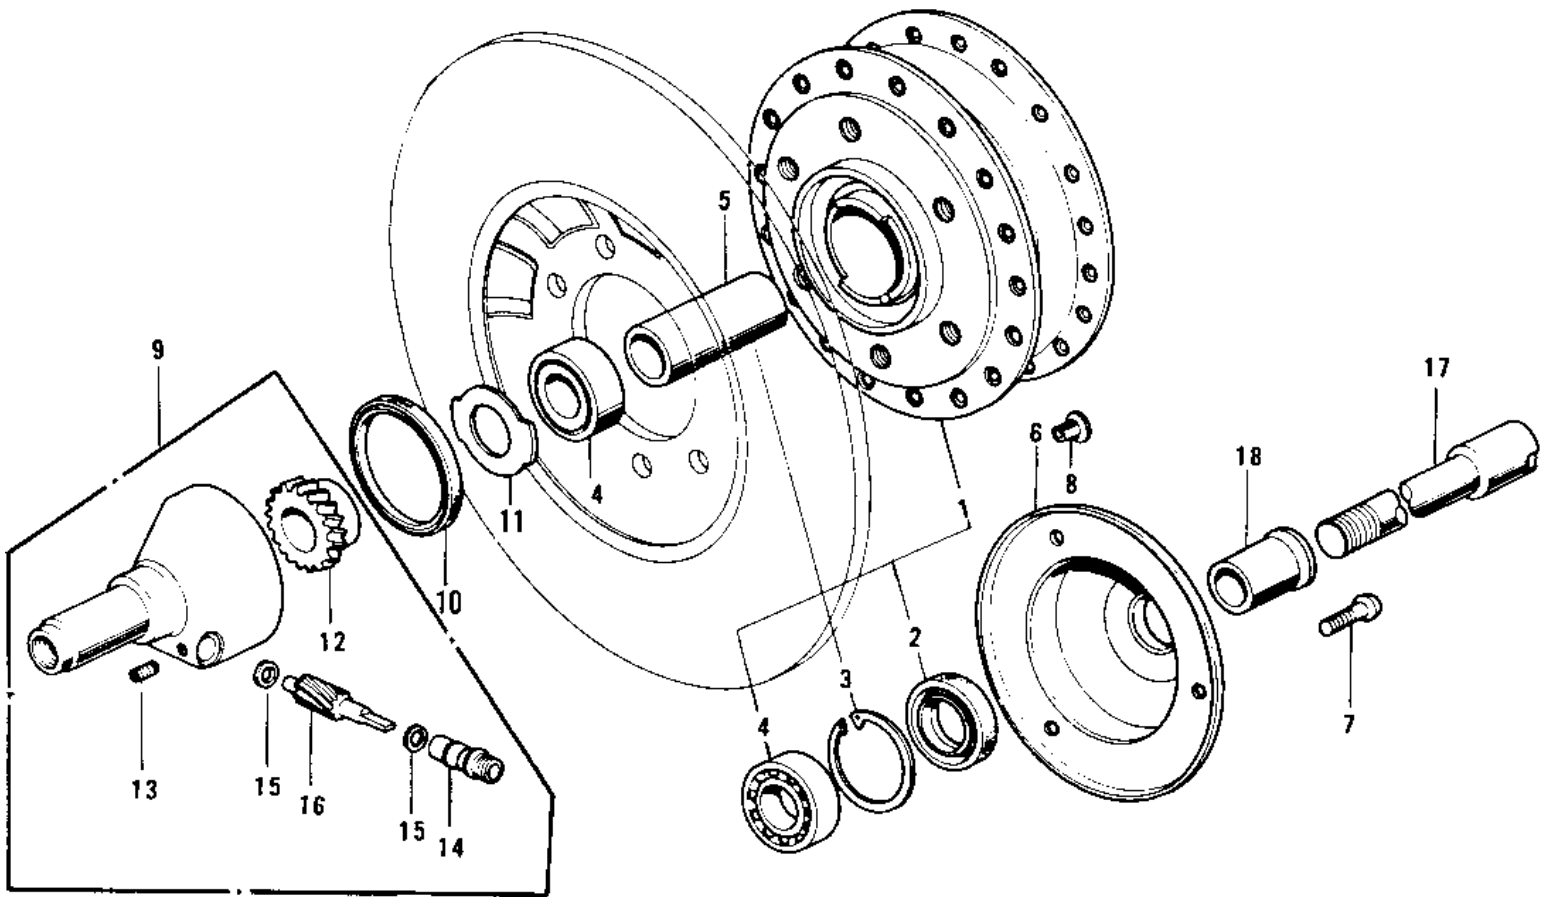

1974 Z1 PARTS DIAGRAM

FRONT HUB

1974 Z1 PARTS LIST

FRONT HUB

ITEM NAME	PART NUMBER	QUANTITY
DRUM-ASSY,FR BRK,BLK (Ref # 1)	41034-021-21	
OIL SEAL-COUPLING (Ref # 2)	92052-003	
RING, SNAP,43.5M/M (Ref # 3)	92033-1040	
BEARING BALL #6203 (Ref # 4)	601B6203	
COLLAR-FRONT DRUM (Ref # 5)	41039-019	
COVER-BRAKE DRUM DUST (Ref # 6)	41042-009	
SCREW OVL CNTSNK 5X8 (Ref # 7)	222E0508A	
CAP-FRONT DRUM HOLE (Ref # 8)	92102-006	
CASE ASSY-SPEED GEAR (Ref # 9)	41078-001	
OIL SEAL,VC54656 (Ref # 10)	92050-046	
RECEIVER-SPEEDO GEAR (Ref # 11)	41064-007	
GEAR-SPEEDOMETER (Ref # 12)	41059-016	
PIN,SPRING (Ref # 13)	41082-001	
BUSH,SPEEDMETER CABLE (Ref # 14)	41062-005	
WASHER THRST SPD PINI (Ref # 15)	41063-001	
PINION-SPEEDOMETER (Ref # 16)	41060-012	
AXLE-FRONT HUB (Ref # 17)	41068-036	
COLLAR-FRONT AXLE (Ref # 18)	41069-018	