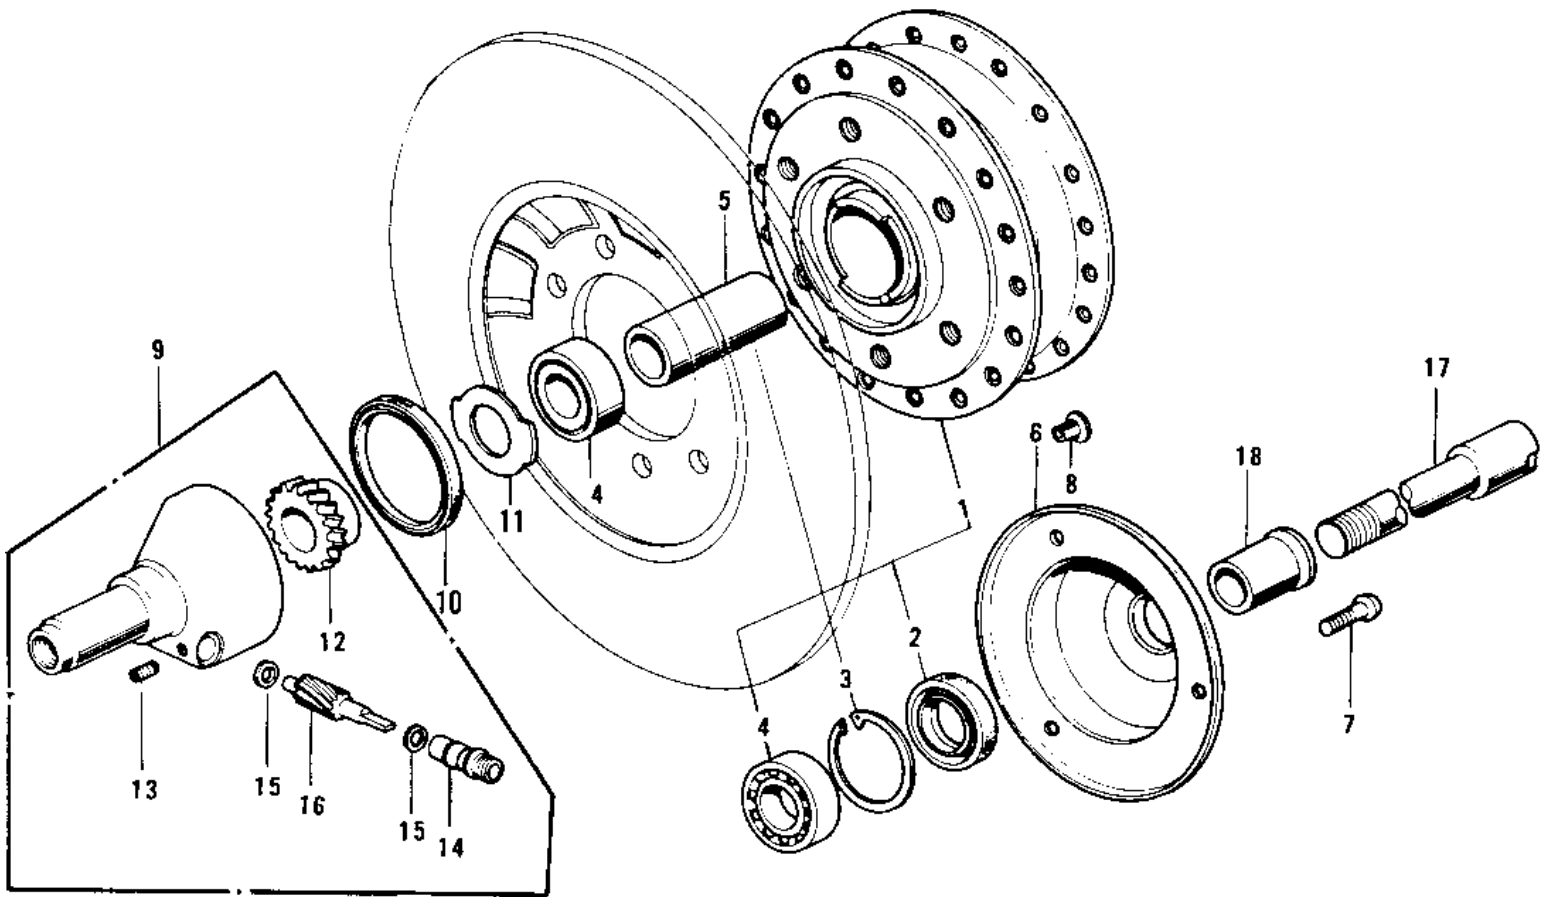

1975 Z1 PARTS DIAGRAM

FRONT HUB

1975 Z1 PARTS LIST

FRONT HUB

ITEM NAME	PART NUMBER	QUANTITY
DRUM-ASSY,FR BRK,BLK (Ref # 1)	41034-021-21	
OIL SEAL-COUPLING (Ref # 2)	92052-003	
RING, SNAP,43.5M/M (Ref # 3)	92033-1040	
BEARING BALL #6203 (Ref # 4)	601B6203	
COLLAR-FRONT DRUM (Ref # 5)	41039-019	
COVER-BRAKE DRUM DUST (Ref # 6)	41042-009	
SCREW OVL CNTSNK 5X8 (Ref # 7)	222E0508A	
CAP-FRONT DRUM HOLE (Ref # 8)	92102-006	
CASE ASSY-SPEED GEAR (Ref # 9)	41078-001	
OIL SEAL,VC54656 (Ref # 10)	92050-046	
RECEIVER-SPEEDO GEAR (Ref # 11)	41064-007	
GEAR-SPEEDOMETER (Ref # 12)	41059-016	
PIN,SPRING (Ref # 13)	41082-001	
BUSH,SPEEDMETER CABLE (Ref # 14)	41062-005	
WASHER THRST SPD PINI (Ref # 15)	41063-001	
PINION-SPEEDOMETER (Ref # 16)	41060-012	
AXLE-FRONT HUB (Ref # 17)	41068-036	
COLLAR-FRONT AXLE (Ref # 18)	41069-018	