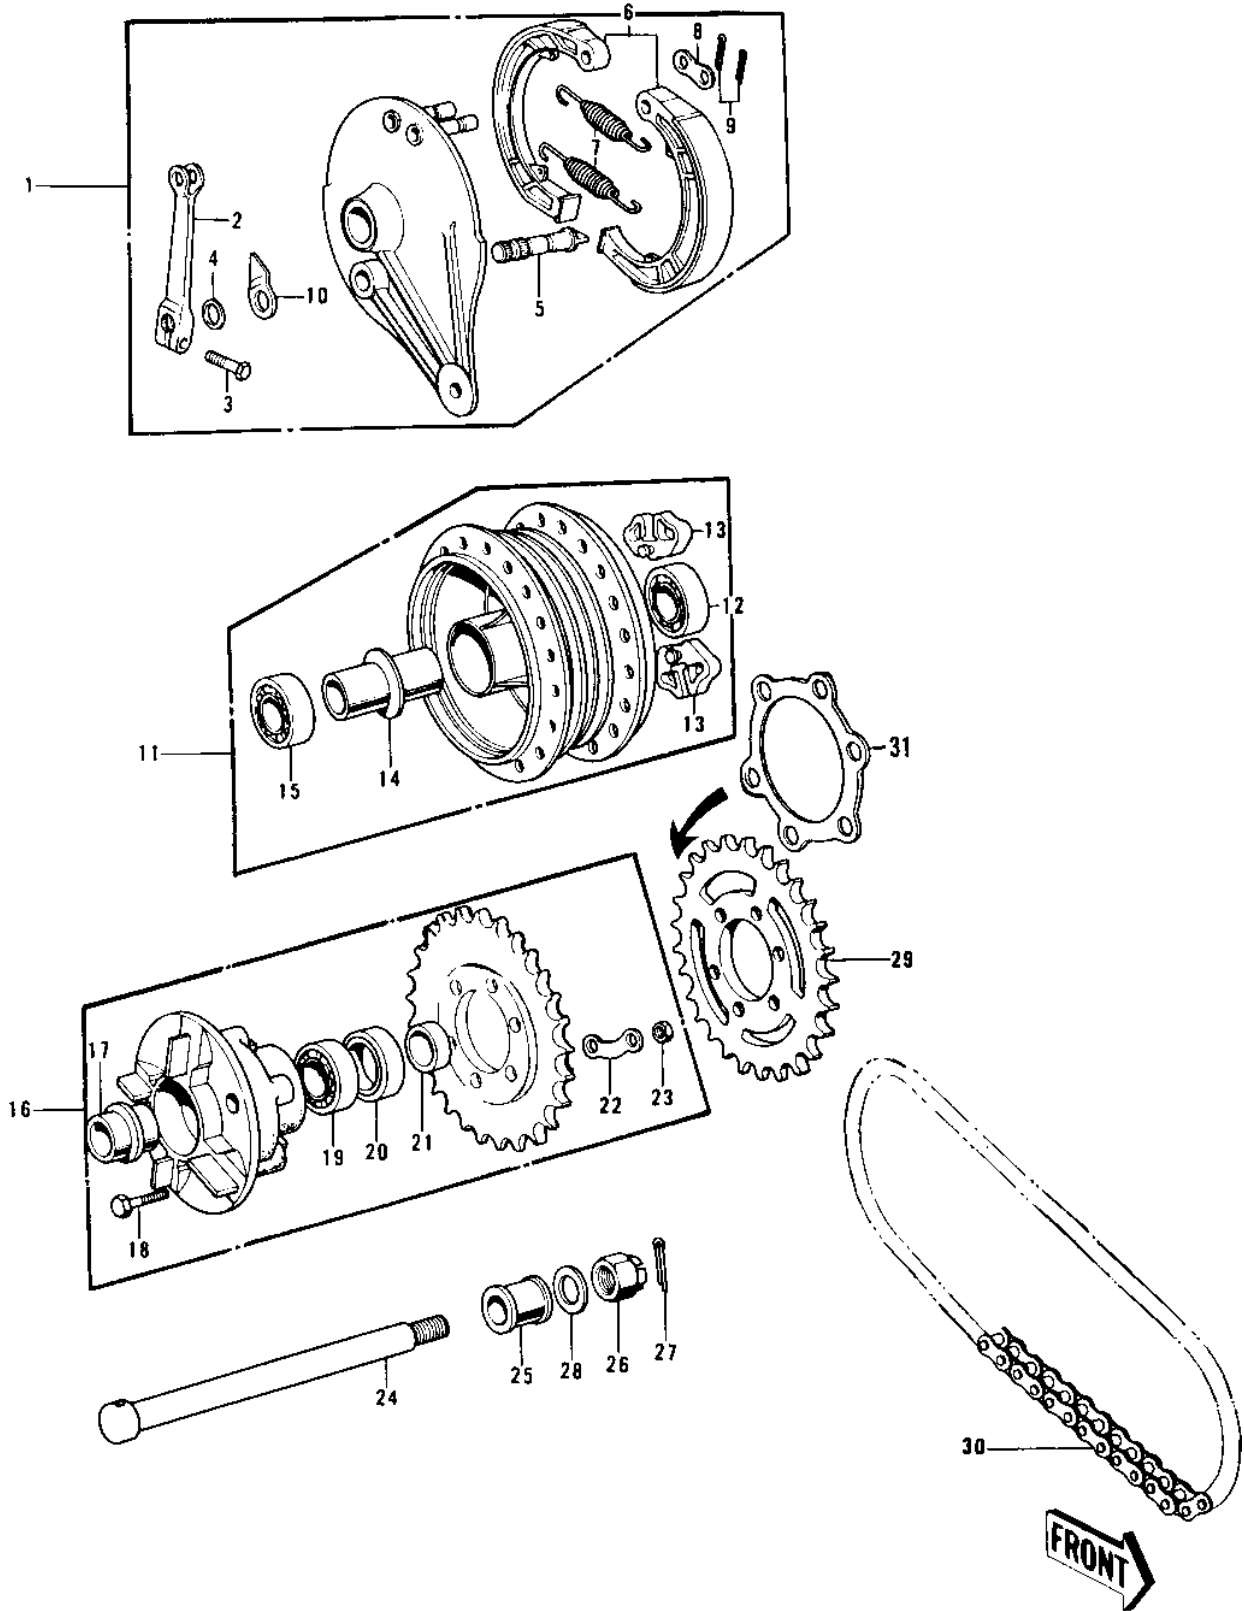

1974 Z1 PARTS DIAGRAM

REAR HUB/BRAKE/CHAIN

1974 Z1 PARTS LIST

REAR HUB/BRAKE/CHAIN

ITEM NAME	PART NUMBER	QUANTITY
PANEL ASSY, REAR BRAKE, FLAT BLACK (Ref # 1)	42006-030-21	
PANEL ASSY, REAR BRAKE, BUFF FINISH (Ref # 1)	42006-030-80	
PANEL ASSY, REAR BRAKE (Ref # 1)	42006-053	
LEVER, REAR BRAKE CAM (Ref # 2)	42029-021	
LEVER, REAR BRAKE CAM (Ref # 2)	42029-033	
BOLT, HEX HEAD, 8 X 25 (Ref # 3)	110B0825	
DUST SHIELD, BRAKE CAM (Ref # 4)	41051-003	
CAMSHAFT, REAR BRAKE (Ref # 5)	41050-011	
CAMSHAFT, REAR BRAKE (Ref # 5)	41050-017	
SHOE, BRAKE (Ref # 6)	41048-016	
SPRING, BRAKE SHOE (Ref # 7)	41049-007	
WASHER , BRAKE SHOE (Ref # 8)	41045-006	
PIN, COTTER, 3.0 X 25 (Ref # 9)	550D-3025	
INDICATOR, REAR BRAKE (Ref # 10)	41085-004	
DRUM ASSY, REAR BRAKE (Ref # 11)	42005-030	
BEARING BALL #6304 (Ref # 12)	601B6304	
SHOCK DAMPER, REAR HUB (Ref # 13)	42014-021	
SPACER, REAR HUB BEARING (Ref # 14)	42010-021	
BEARING BALL, #6304Z (Ref # 15)	601B6304Z	
COUPLING ASSY, REAR HUB (Ref # 16)	42008-013	
SLEEVE, REAR HUB COUPLING (Ref # 17)	42036-015	
BOLT, REAR SPROCKET FITTING (Ref # 18)	92003-100	
BOLT, REAR SPROCKET FITTING (Ref # 18)	92003-015	
BEARING BALL, #6206 (Ref # 19)	601B6206	
OIL SEAL (Ref # 20)	92050-027	
COLLAR, REAR AXLE SLEEVE (Ref # 21)	42037-020	
COLLAR, REAR AXLE SLEEVE (Ref # 21)	42037-023	
WASHER, LOCK, 10MM (Ref # 22)	92088-013	
NUT , 10 MM (Ref # 23)	42045-005	

1974 Z1 PARTS LIST

REAR HUB/BRAKE/CHAIN

ITEM NAME	PART NUMBER	QUANTITY
AXLE, REAR (Ref # 24)	42031-034	
COLLAR, REAR AXLE (Ref # 25)	42032-037	
NUT, CASTLE, 18 MM (Ref # 26)	42045-018	
PIN, COTTER, 4.0 X 35 (Ref # 27)	550D4035	
WASHER, PLAIN, 20 MM WHN EXH USE 92 (Ref # 28)	92022-233	
WASHER , PLAIN, 20 MM T=4.5 (Ref # 28)	92022-248	
WASHER , PLAIN, 20 MM T=6.0 (Ref # 28)	92022-249	
REAR SPROCKET, 35T (Ref # 29)	42041-118	
CHAIN ASSY, DRIVE, 630 X 92L (Ref # 30)	92057-018	
CHAIN ASSY, DRIVE, 630 X 92L (Ref # 30)	92057-107	
SPACER, REAR HUB COUPLING (Ref # 31)	92028-108	