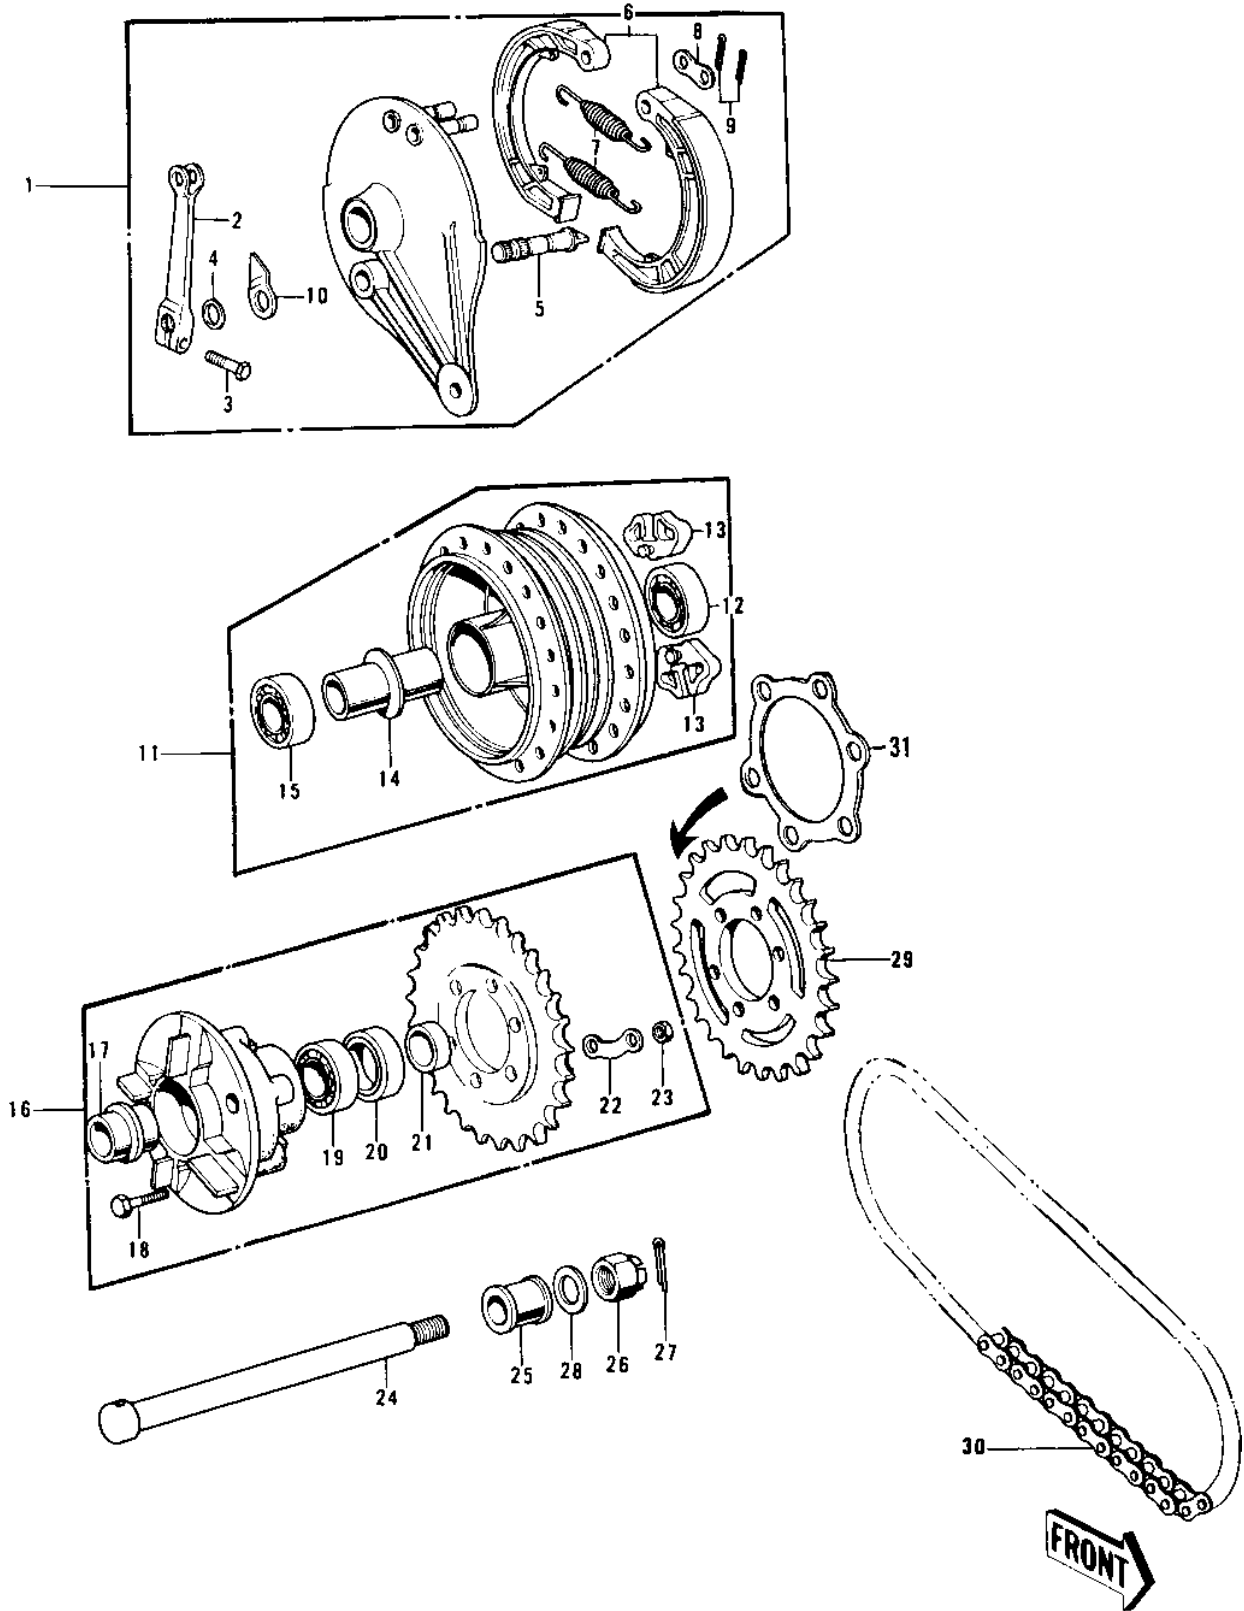

# 1975 Z1 PARTS DIAGRAM

## REAR HUB/BRAKE/CHAIN

# 1975 Z1 PARTS LIST

REAR HUB/BRAKE/CHAIN

ITEM NAME	PART NUMBER	QUANTITY
-----------	-------------	----------