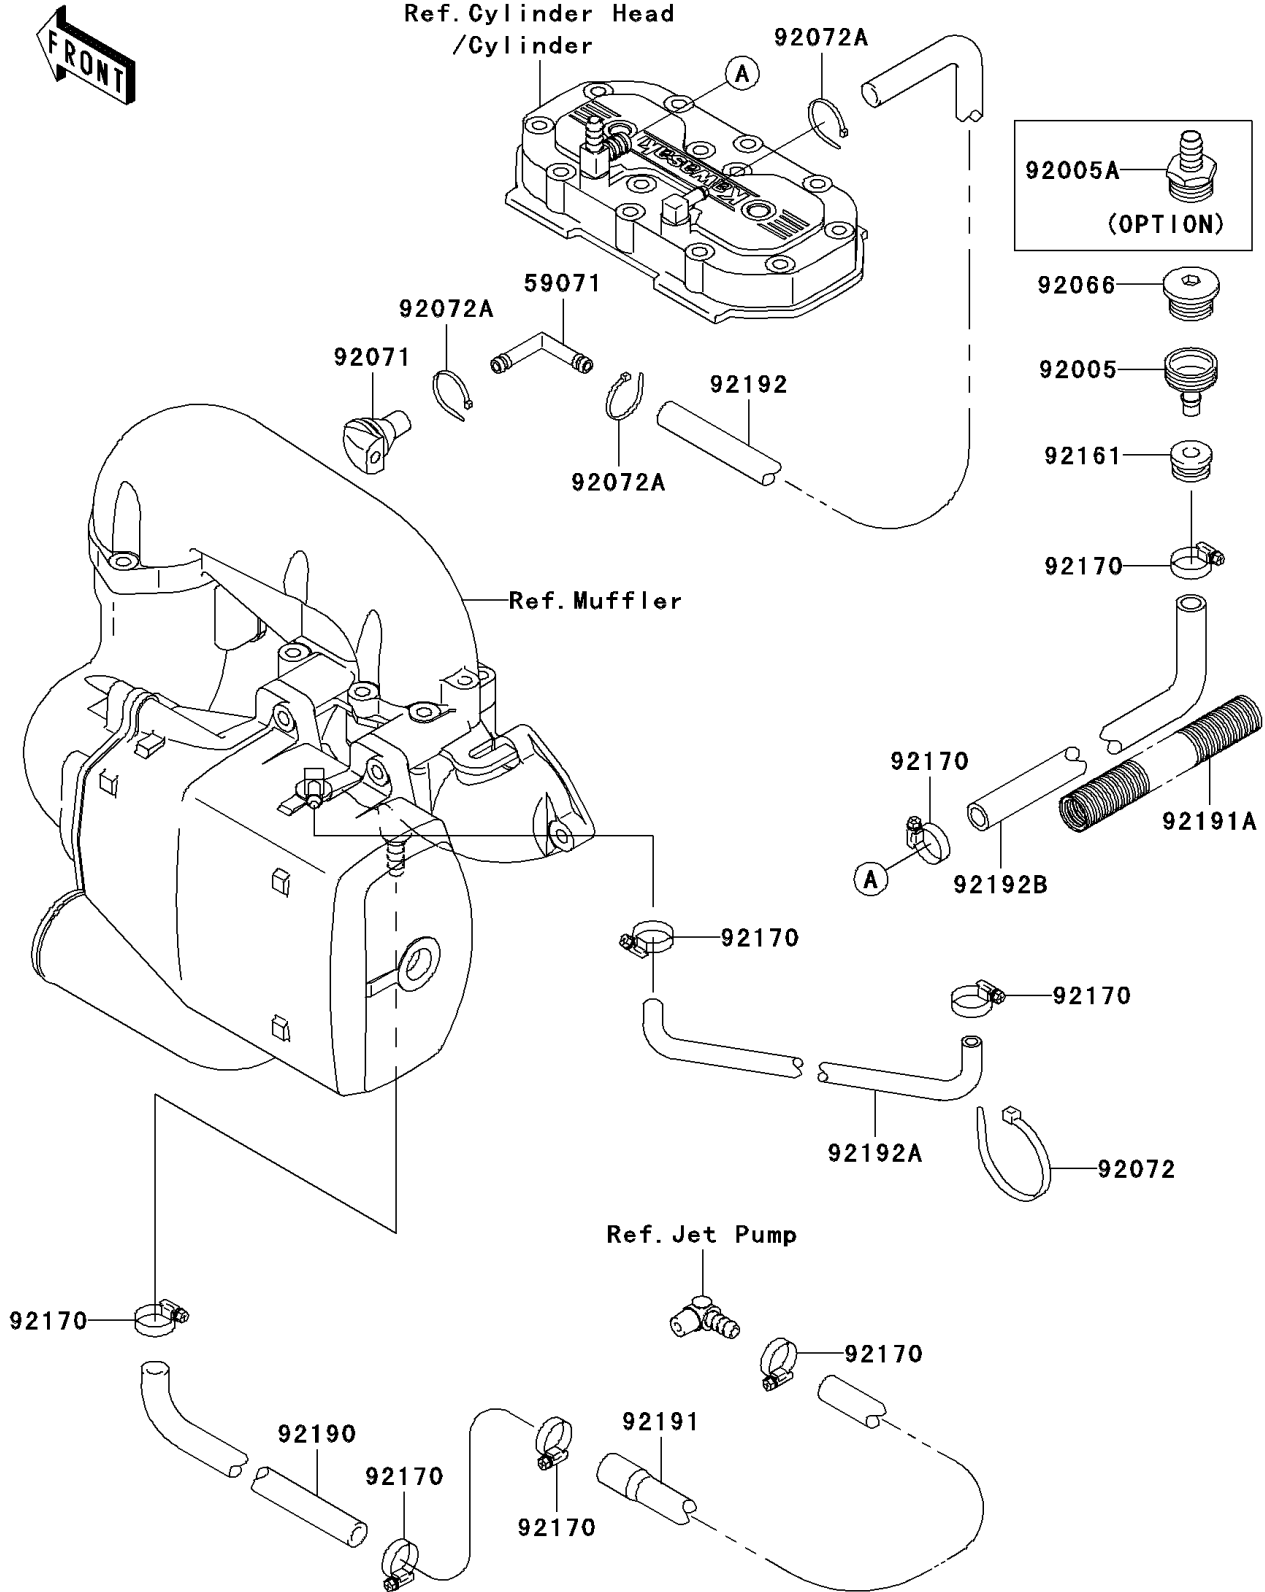

2005 800 SX-R PARTS DIAGRAM

Cooling(A2/A3)

E3035A

2005 800 SX-R PARTS LIST

Cooling(A2/A3)

ITEM NAME	PART NUMBER	QUANTITY
JOINT (Ref # 59071)	59071-3736	1
FITTING,FLUSH (Ref # 92005)	92005-3744	1
FITTING,FLUSH (Ref # 92005A)	92005-3748	1
PLUG,FLUSH (Ref # 92066)	92066-3784	1
GROMMET (Ref # 92071)	92071-3815	1
BAND,L=188 (Ref # 92072)	92072-1239	1
BAND,L=99 (Ref # 92072A)	92072-3871	3
DAMPER (Ref # 92161)	92161-0016	1
CLAMP (Ref # 92170)	92170-3718	8
TUBE,9X16X450 (Ref # 92190)	92190-3914	1
TUBE,PUMP-HULL (Ref # 92191)	92191-3722	1
TUBE (Ref # 92191A)	92191-3884	1
TUBE,7X12X1180 (Ref # 92192)	92192-3704	1
TUBE,MUFFLER-HULL (Ref # 92192A)	92192-3720	1
TUBE,HEAD-FLUSH (Ref # 92192B)	92192-3722	1