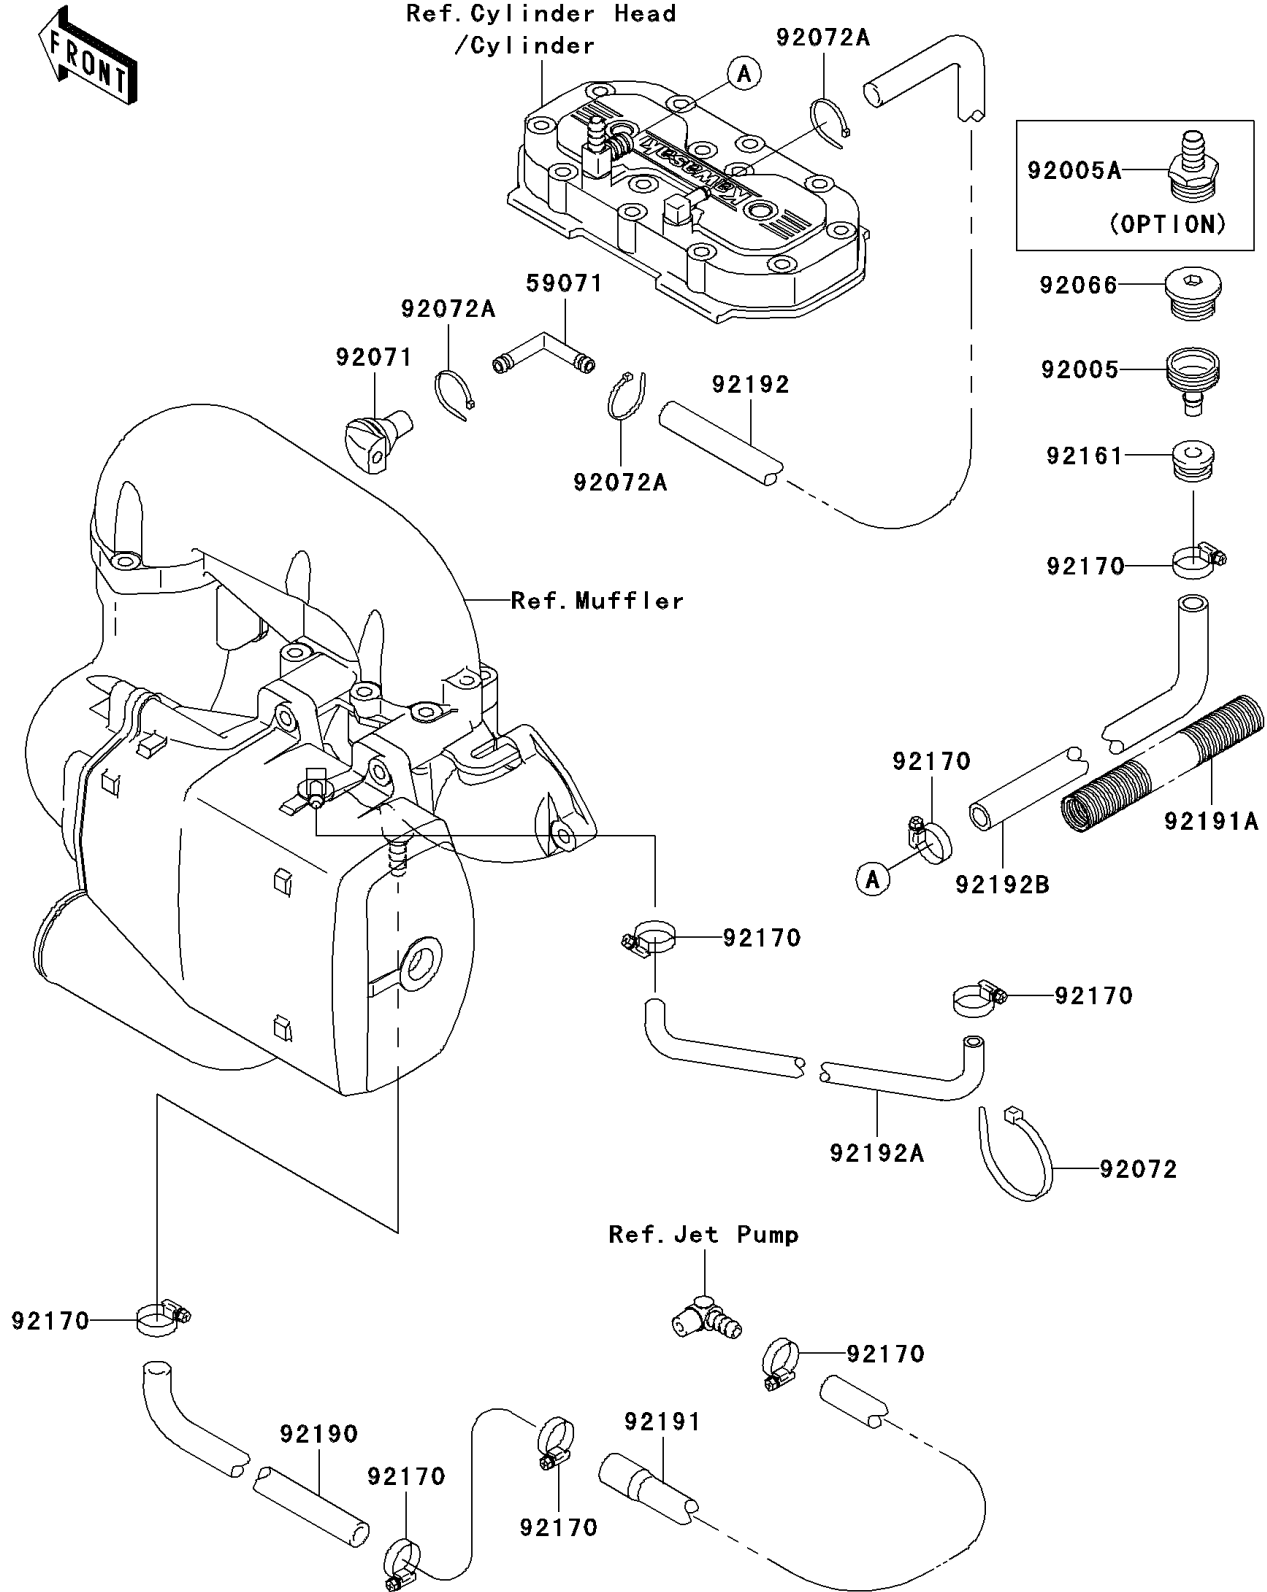

2005 800 SX-R PARTS DIAGRAM

Cooling(A2/A3)

E3035A

2005 800 SX-R PARTS LIST

Cooling(A2/A3)

ITEM NAME	PART NUMBER	QUANTITY
JOINT (Ref # 59071)	59071-3736	1
FITTING,FLUSH (Ref # 92005)	92005-3744	1
FITTING,FLUSH (Ref # 92005A)	92005-3748	1
PLUG,FLUSH (Ref # 92066)	92066-3784	1
GROMMET (Ref # 92071)	92071-3815	1
BAND,L=188 (Ref # 92072)	92072-1239	1
BAND,L=99 (Ref # 92072A)	92072-3871	3
DAMPER (Ref # 92161)	92161-0016	1
CLAMP (Ref # 92170)	92170-3718	8
TUBE,9X16X450 (Ref # 92190)	92190-3914	1
TUBE,PUMP-HULL (Ref # 92191)	92191-3722	1
TUBE (Ref # 92191A)	92191-3884	1
TUBE,7X12X1180 (Ref # 92192)	92192-3704	1
TUBE,MUFFLER-HULL (Ref # 92192A)	92192-3720	1
TUBE,HEAD-FLUSH (Ref # 92192B)	92192-3722	1