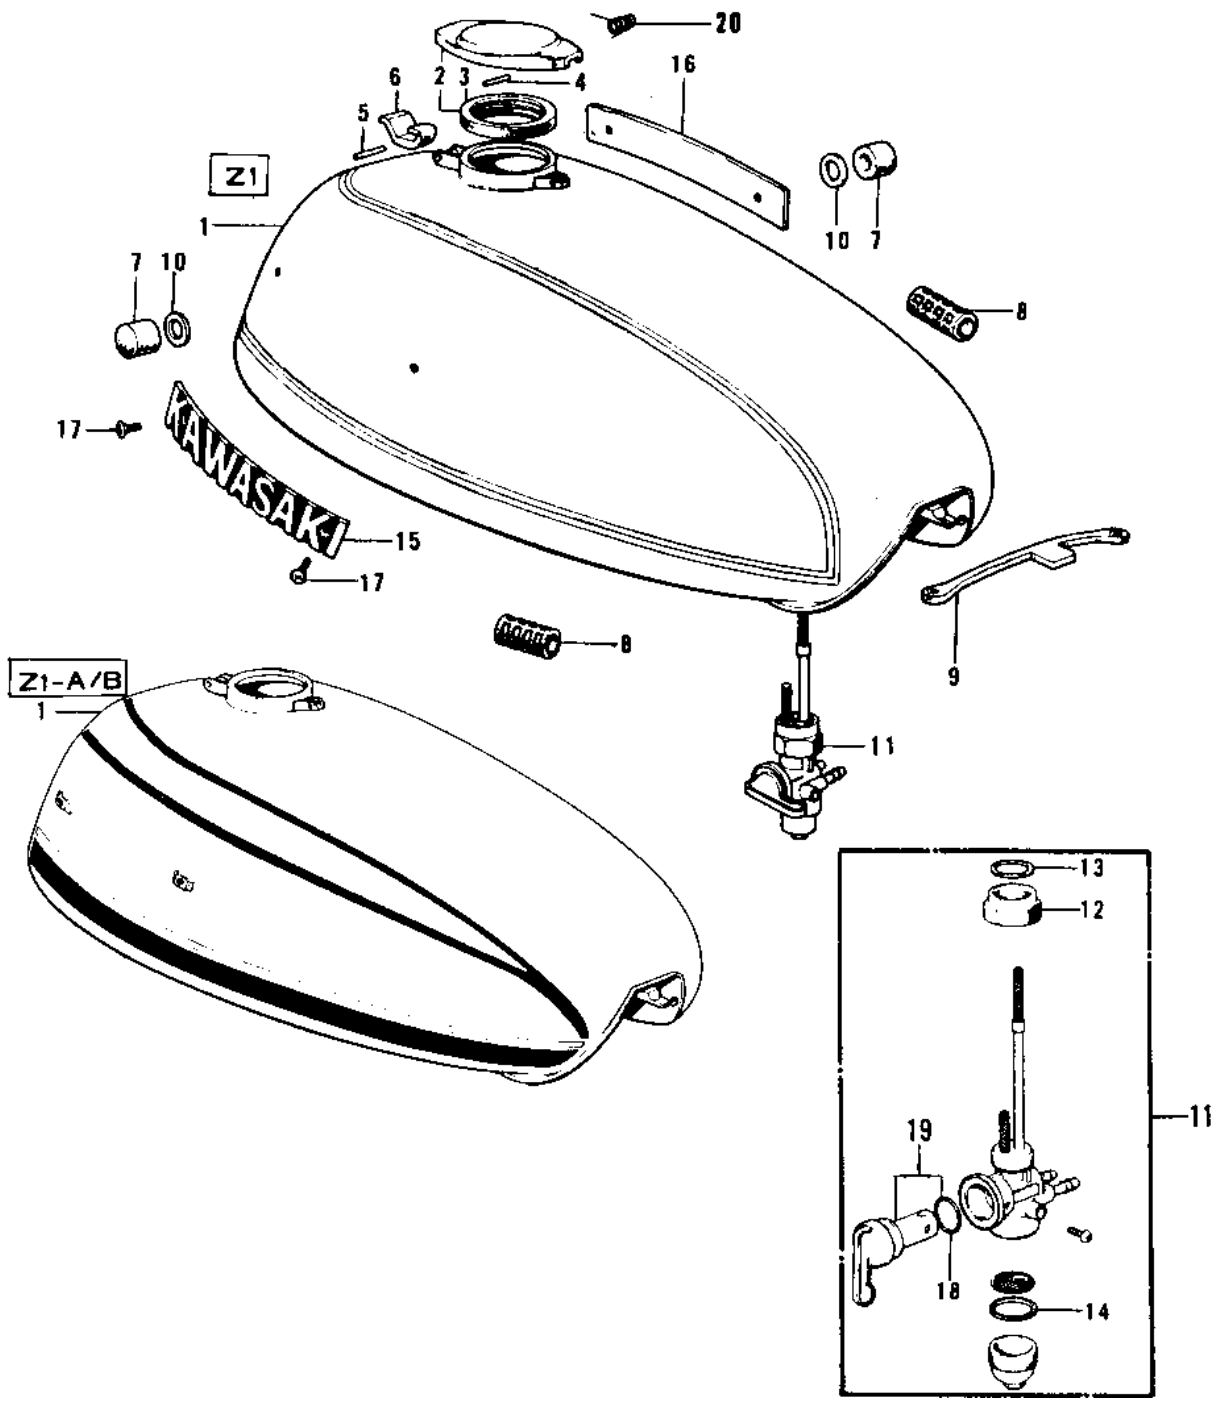

1974 Z1 PARTS DIAGRAM

FUEL TANK

1974 Z1 PARTS LIST

FUEL TANK

ITEM NAME	PART NUMBER	QUANTITY
TANK-FUEL,C.BROWN (Ref # 1)	51001-077-96	
TANK-FUEL,C.ORANGE (Ref # 1)	51001-096-2E	
TANK-FUEL,C.YELLOW (Ref # 1)	51001-096-2F	
TANK-FUEL,C.S.RED (Ref # 1)	51001-096-2R	
TANK-FUEL,C.S.BLUE (Ref # 1)	51001-096-2S	
CAP ASSY,FUEL TANK (Ref # 2)	51048-007	
GASKET-FUEL TANK CAP (Ref # 3)	51059-008	
PIN-TANK CAP FIT (Ref # 4)	92043-074	
PIN,TANK CAP FIT (Ref # 4)	92043-096	
PIN,TANK CAP (Ref # 5)	92043-091	
HOOK,FUEL TANK CAP (Ref # 6)	51063-002	
DAMPER RUBBER,FL TANK (Ref # 7)	92075-125	
DAMPER RUBBER (Ref # 8)	92075-084	
BAND,FUEL TANK (Ref # 9)	92072-042	
WASHER-PL-10.5X26X2.3 (Ref # 10)	92022-044	
FUEL COCK ASSY (Ref # 11)	51023-055	
FUEL COCK JOINT NUT (Ref # 12)	51035-009	
GASKET-FUEL COCK JNT. (Ref # 13)	92065-081	
GASKET FUEL COCK CUP (Ref # 14)	51037-010	
EMBLEM,FUEL TANK,L.H (Ref # 15)	56014-1013	
EMBLEM,L.H FUEL TANK (Ref # 15)	56013-054	
EMBLEM,FUEL TANK,R.H (Ref # 16)	56014-1014	
EMBLEM,R.H FUEL TANK (Ref # 16)	56014-049	
SCREW,COUNTERSUNK,3X6 (Ref # 17)	92012-003	
"O" RING,14MM (Ref # 18)	670B2014	
FUEL COCK LEVER SET (Ref # 19)	51030-001	
SPRING-HOOK (Ref # 20)	51053-003	