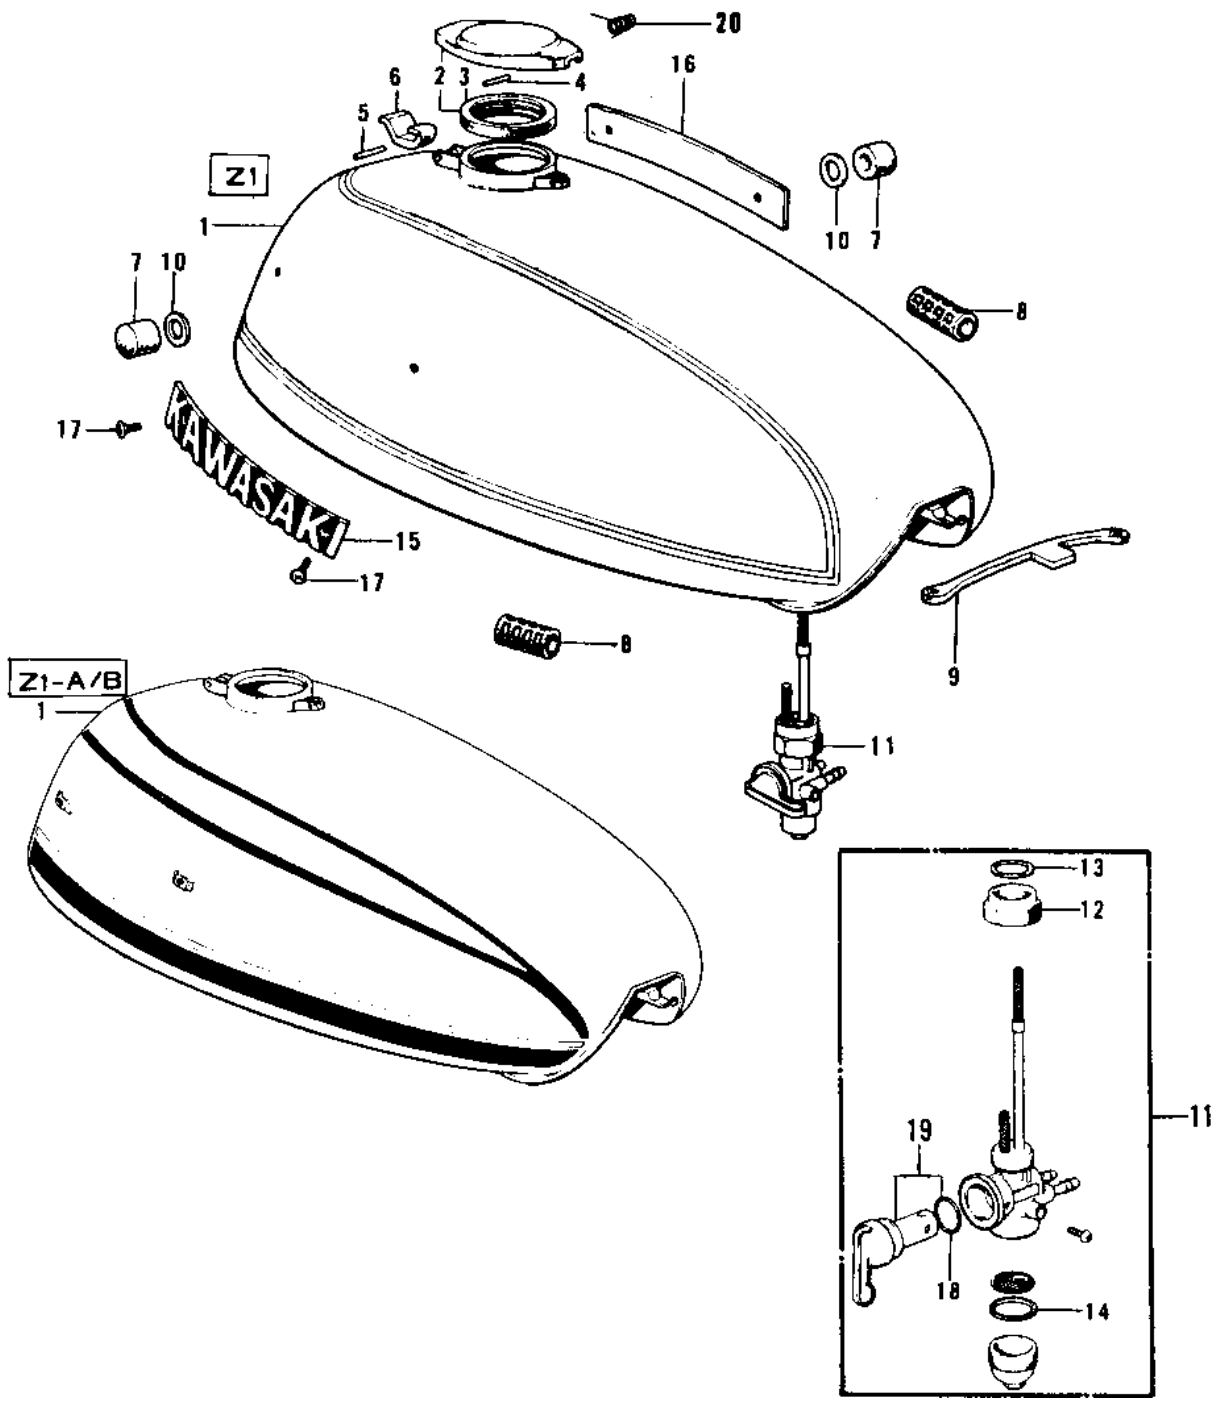

# 1974 Z1 PARTS DIAGRAM

FUEL TANK

# 1974 Z1 PARTS LIST

## FUEL TANK

ITEM NAME	PART NUMBER	QUANTITY
TANK-FUEL,C.BROWN (Ref # 1)	51001-077-96	
TANK-FUEL,C.ORANGE (Ref # 1)	51001-096-2E	
TANK-FUEL,C.YELLOW (Ref # 1)	51001-096-2F	
TANK-FUEL,C.S.RED (Ref # 1)	51001-096-2R	
TANK-FUEL,C.S.BLUE (Ref # 1)	51001-096-2S	
CAP ASSY,FUEL TANK (Ref # 2)	51048-007	
GASKET-FUEL TANK CAP (Ref # 3)	51059-008	
PIN-TANK CAP FIT (Ref # 4)	92043-074	
PIN,TANK CAP FIT (Ref # 4)	92043-096	
PIN,TANK CAP (Ref # 5)	92043-091	
HOOK,FUEL TANK CAP (Ref # 6)	51063-002	
DAMPER RUBBER,FL TANK (Ref # 7)	92075-125	
DAMPER RUBBER (Ref # 8)	92075-084	
BAND,FUEL TANK (Ref # 9)	92072-042	
WASHER-PL-10.5X26X2.3 (Ref # 10)	92022-044	
FUEL COCK ASSY (Ref # 11)	51023-055	
FUEL COCK JOINT NUT (Ref # 12)	51035-009	
GASKET-FUEL COCK JNT. (Ref # 13)	92065-081	
GASKET FUEL COCK CUP (Ref # 14)	51037-010	
EMBLEM,FUEL TANK,L.H (Ref # 15)	56014-1013	
EMBLEM,L.H FUEL TANK (Ref # 15)	56013-054	
EMBLEM,FUEL TANK,R.H (Ref # 16)	56014-1014	
EMBLEM,R.H FUEL TANK (Ref # 16)	56014-049	
SCREW,COUNTERSUNK,3X6 (Ref # 17)	92012-003	
"O" RING,14MM (Ref # 18)	670B2014	
FUEL COCK LEVER SET (Ref # 19)	51030-001	
SPRING-HOOK (Ref # 20)	51053-003	