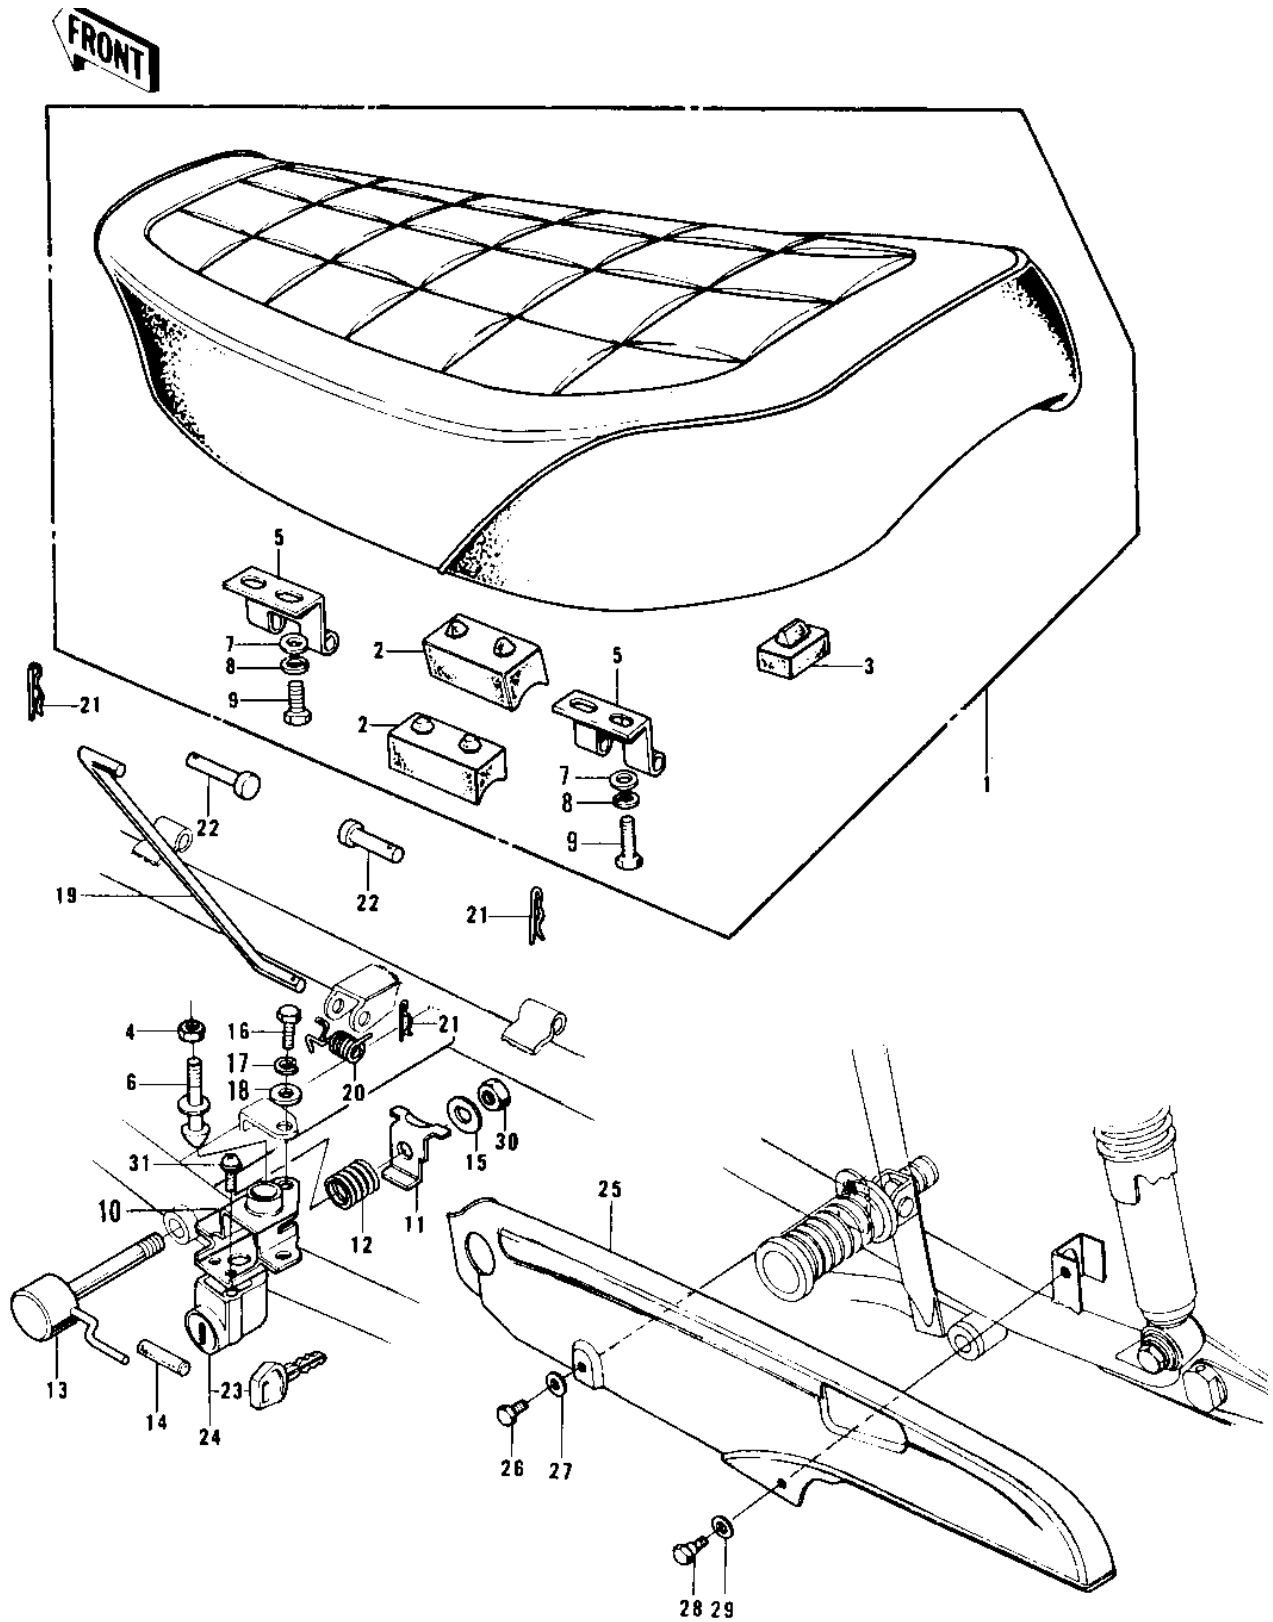

1973 Z1 PARTS DIAGRAM

SEAT/CHAIN COVER

1973 Z1 PARTS LIST

SEAT/CHAIN COVER

ITEM NAME	PART NUMBER	QUANTITY
SEAT-ASSY,DUAL (Ref # 1)	53001-076	1
DAMPER RUBBER,SEAT (Ref # 2)	92075-139	4
DAMPER RUBBER (Ref # 3)	92075-099	1
NUT 8MM (Ref # 4)	312B0800	1
HINGE A (Ref # 5)	53009-017	1
LOCK,DUAL SEAT (Ref # 6)	53056-001	1
WASHER PLAIN 6MM (Ref # 7)	411B0600	4
WASHER SPRING 6MM (Ref # 8)	461F0600	4
BOLT HEX HEAD 6X14 (Ref # 9)	116B0614	4
BODY,SEAT LOCK (Ref # 10)	53050-001	1
PLATE,SEAT LOCK (Ref # 11)	53051-001	1
SPRING,SEAT LOCK LEVR (Ref # 12)	53053-001	1
LEVER,SEAT LOCK (Ref # 13)	53052-001	1
CAP,LEVER (Ref # 14)	92102-011	1
WASHER,LOCK (Ref # 15)	92088-017	1
BOLT-HEX HEAD,6X16 (Ref # 16)	110N0616	2
WASHER SPRING 6MM (Ref # 17)	461F0600	2
WASHER PLAIN 6MM (Ref # 18)	411B0600	2
HOOK SEAT (Ref # 19)	53054-001	1
SPRING,SEAT HOOK (Ref # 20)	53055-001	1
COTTER PIN (Ref # 21)	92041-003	3
PIN (Ref # 22)	53011-002	2
LOCK ASSY,SEAT (Ref # 24)	27030-001	1
CASE-CHAIN (Ref # 25)	36014-061	1
BOLT HEX HEAD 6X18 (Ref # 26)	110N0618	1
WASHER 6.5X20X1.6T (Ref # 27)	92022-125	1
BOLT,HEAX HEAD,6X14 (Ref # 28)	92001-115	1
WASHER,8.5X20X1.6 (Ref # 29)	92022-1561	1
UNAVAILABLE IN PRICE BOOK (Ref # 30)	132B0600	1