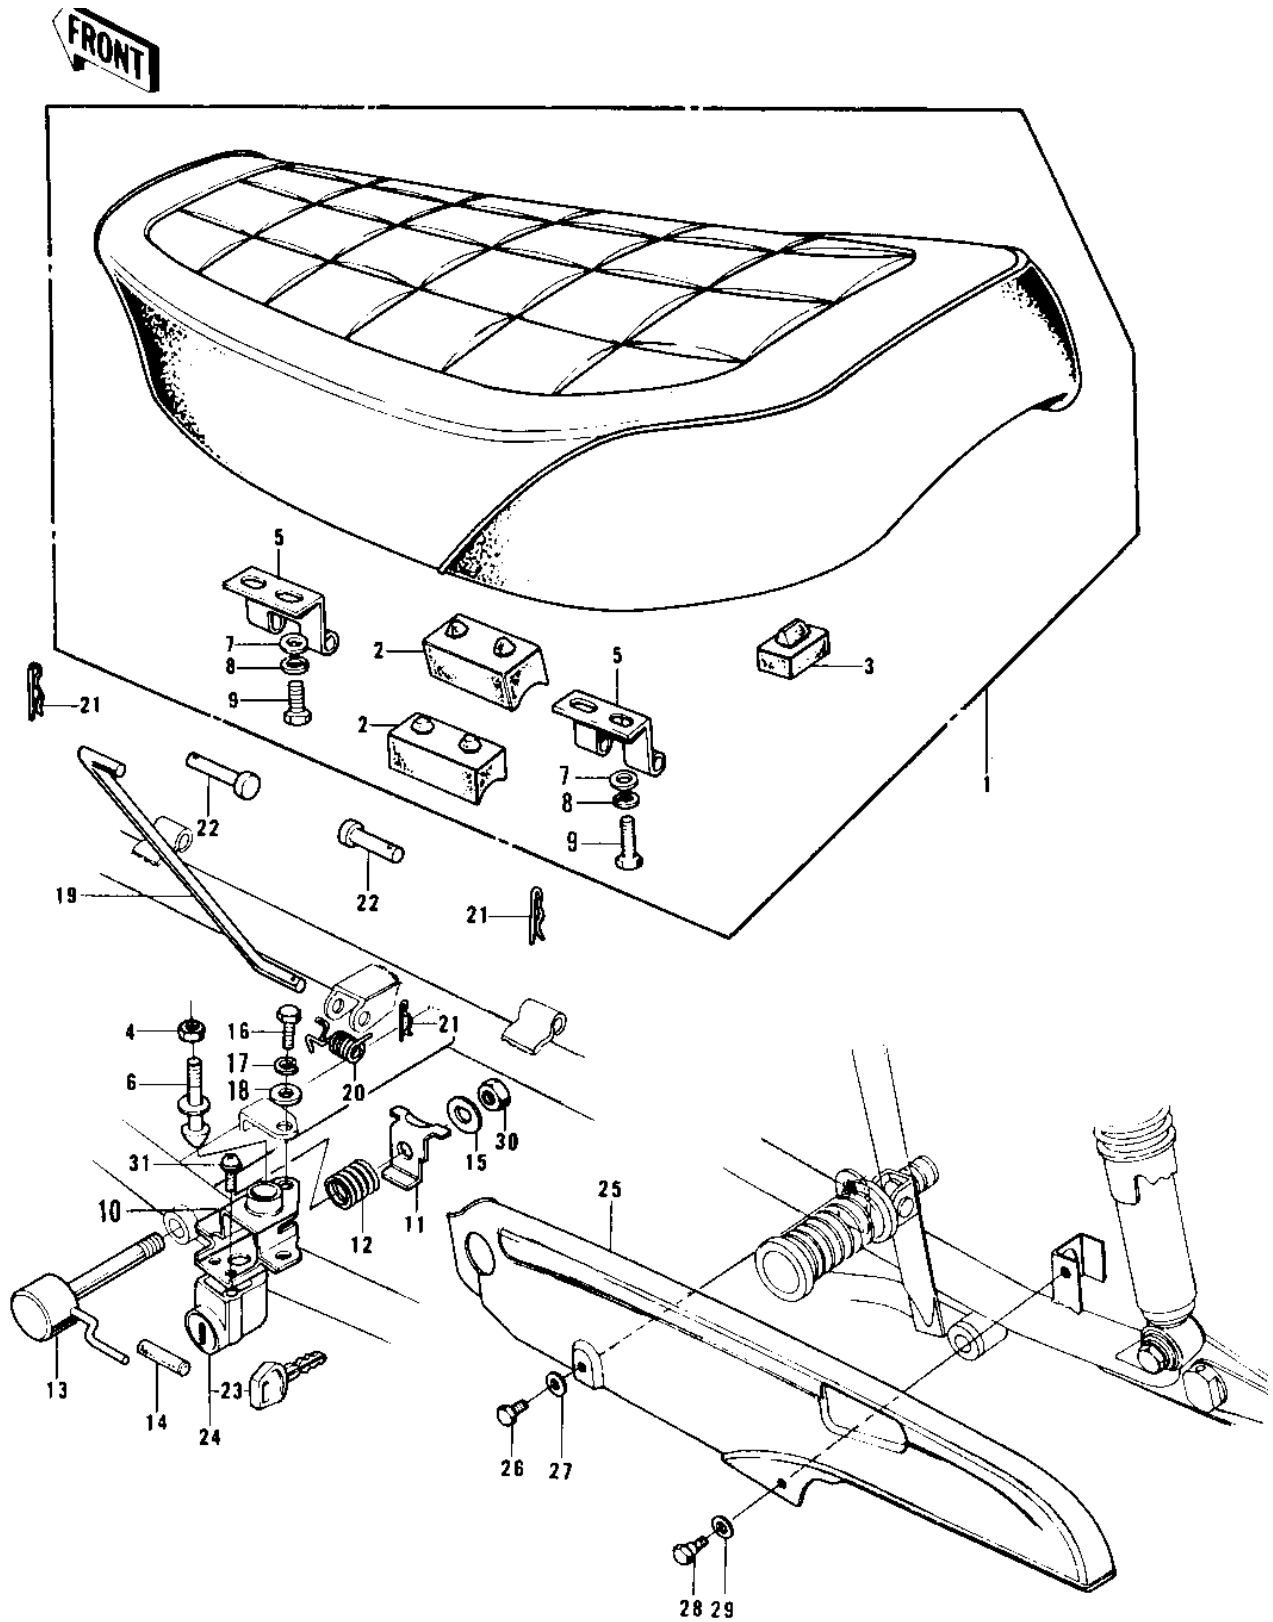

1974 Z1 PARTS DIAGRAM

SEAT/CHAIN COVER

1974 Z1 PARTS LIST

SEAT/CHAIN COVER

ITEM NAME	PART NUMBER	QUANTITY
SEAT-ASSY,DUAL (Ref # 1)	53001-076	
DAMPER RUBBER,SEAT (Ref # 2)	92075-139	
DAMPER RUBBER (Ref # 3)	92075-099	
NUT 8MM (Ref # 4)	312B0800	
HINGE A (Ref # 5)	53009-017	
LOCK,DUAL SEAT (Ref # 6)	53056-001	
WASHER PLAIN 6MM (Ref # 7)	411B0600	
WASHER SPRING 6MM (Ref # 8)	461F0600	
BOLT HEX HEAD 6X14 (Ref # 9)	116B0614	
BODY,SEAT LOCK (Ref # 10)	53050-001	
PLATE,SEAT LOCK (Ref # 11)	53051-001	
SPRING,SEAT LOCK LEVR (Ref # 12)	53053-001	
LEVER,SEAT LOCK (Ref # 13)	53052-001	
CAP,LEVER (Ref # 14)	92102-011	
WASHER,LOCK (Ref # 15)	92088-017	
BOLT-HEX HEAD,6X16 (Ref # 16)	110N0616	
WASHER SPRING 6MM (Ref # 17)	461F0600	
WASHER PLAIN 6MM (Ref # 18)	411B0600	
HOOK SEAT (Ref # 19)	53054-001	
SPRING,SEAT HOOK (Ref # 20)	53055-001	
COTTER PIN (Ref # 21)	92041-003	
PIN (Ref # 22)	53011-002	
UNAVAILABLE IN PRICE BOOK (Ref # 23)		
LOCK ASSY,SEAT (Ref # 24)	27030-001	
CASE-CHAIN (Ref # 25)	36014-061	
BOLT HEX HEAD 6X18 (Ref # 26)	110N0618	
WASHER 6.5X20X1.6T (Ref # 27)	92022-125	
BOLT,HEAX HEAD,6X14 (Ref # 28)	92001-115	
WASHER,8.5X20X1.6 (Ref # 29)	92022-1561	