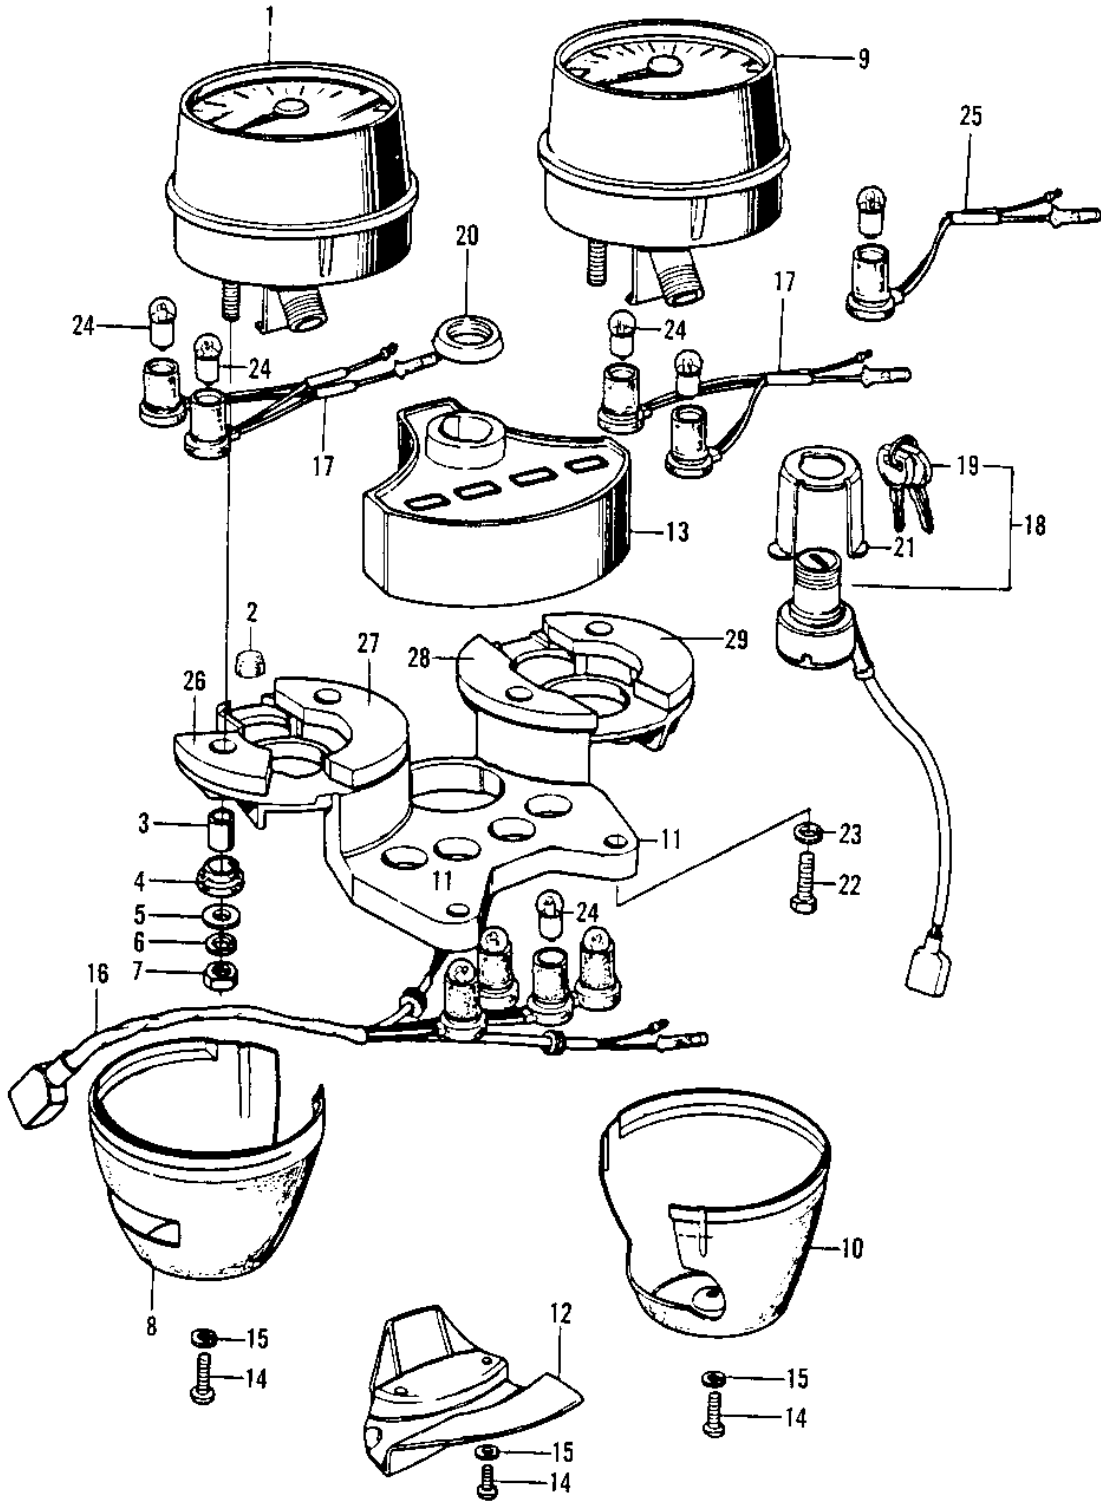

1974 Z1 PARTS DIAGRAM

METERS/IGNITION SWITCH

1974 Z1 PARTS LIST

METERS/IGNITION SWITCH

ITEM NAME	PART NUMBER	QUANTITY
SPEEDOMETER ASSY,MPH (Ref # 1)	25005-121	
SPEEDOMETER ASSY,MPH (Ref # 1)	25005-121	
SPEEDOMETER ASSY KPH (Canada) (Ref # 1)	25001-073	
SHOCK DAMPER,SOCKET (Ref # 2)	25019-029	
COLLAR,METER (Ref # 3)	92027-211	
RUBBER,METER (Ref # 4)	92075-172	
WASHER,PLAIN,5MM (Ref # 5)	92022-241	
WASHER SPRING 5MM (Ref # 6)	461F0500	
NUT 5MM (Ref # 7)	312B0500A	
COVER,SPEEDOMETER (Ref # 8)	25012-010	
TACHOMETER ASSY (Ref # 9)	25015-025	
TACHOMETER ASSY (Ref # 9)	25015-025	
COVER,TACHOMETER (Ref # 10)	25012-011	
BRACKET,SPEEDO (Ref # 11)	25008-044	
COVER,WIRING HARNESS (Ref # 12)	25024-001	
COVER,METER (Ref # 13)	25023-011	
COVER,METER (Ref # 13)	25023-011	
SCREW PAN HEAD 3X8 (Ref # 14)	220B0308A	
WASHER SPRING 3MM (Ref # 15)	461F0300	
SOCKET ASSY,INDICATOR (Ref # 16)	25011-026	
UNAVAILABLE IN PRICE BOOK (Ref # 16)	25011-042	
SOCKET ASSY,METER LAM (Ref # 17)	25011-027	
SWITCH ASSY,IGNITION (Ref # 18)	27005-042	
KEY SET,#751 (Ref # 19)	27008-046-51	
KEY SET,#752 (Ref # 19)	27008-046-52	
KEY SET,#753 (Ref # 19)	27008-046-53	
KEY SET,#754 (Ref # 19)	27008-046-54	
KEY SET,#755 (Ref # 19)	27008-046-55	
KEY,BLANK (Ref # 19)	27008-1013	

1974 Z1 PARTS LIST

METERS/IGNITION SWITCH

ITEM NAME	PART NUMBER	QUANTITY
NUT,IGNITION SW LOCK (Ref # 20)	27007-004	
HOLDER IGNITION SW (Ref # 21)	27019-003	
BOLT HEX HEAD 8X32 (Ref # 22)	110B0832	
WASHER SPRING 8MM (Ref # 23)	461F0800	
BULB 12V 3W (Ref # 24)	92069-018	
SOCKET,TACHOMETER (Ref # 25)	25011-043	
SHOCK DAMPER A,SPEED (Ref # 26)	25019-025	
SHOCK DAMPER B,SPEED (Ref # 27)	25019-026	
SHOCK DAMPER A,TACHO (Ref # 28)	25019-027	
SHOCK DAMPER B,TACHO (Ref # 29)	25019-028	