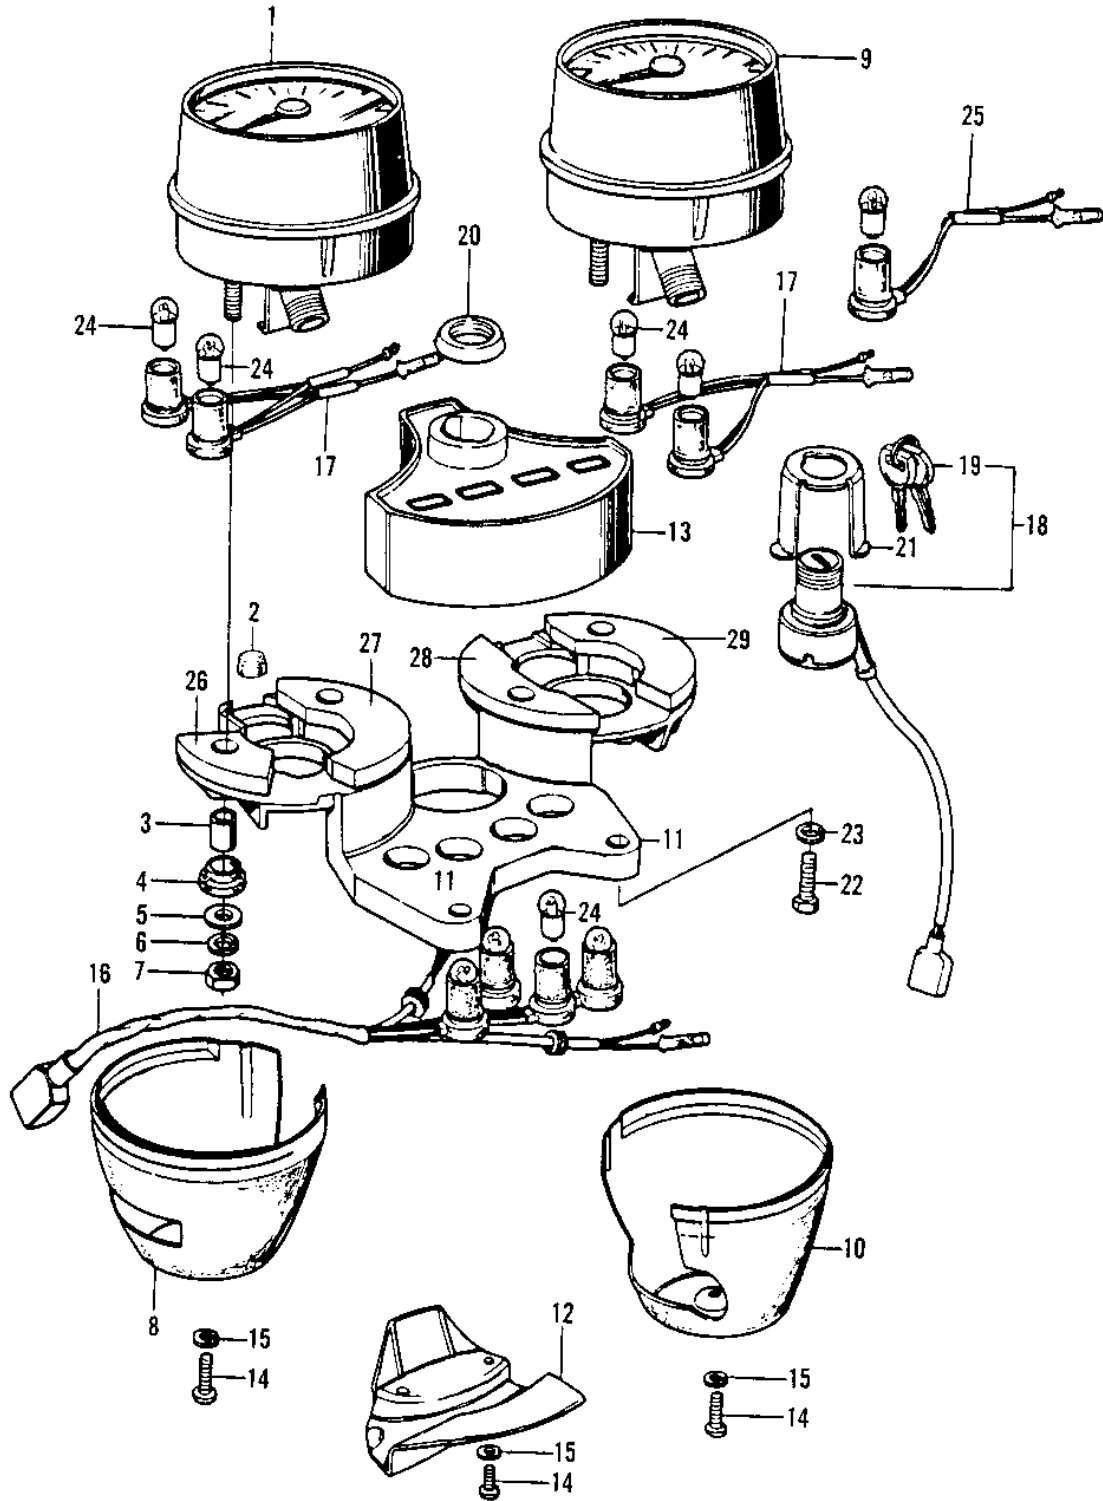

1974 Z1 PARTS DIAGRAM

METERS/IGNITION SWITCH

1974 Z1 PARTS LIST

METERS/IGNITION SWITCH

ITEM NAME	PART NUMBER	QUANTITY
SPEEDOMETER ASSY,MPH (Ref # 1)	25005-121	
SPEEDOMETER ASSY,MPH (Ref # 1)	25005-121	
SPEEDOMETER ASSY KPH (Canada) (Ref # 1)	25001-073	
SHOCK DAMPER,SOCKET (Ref # 2)	25019-029	
COLLAR,METER (Ref # 3)	92027-211	
RUBBER,METER (Ref # 4)	92075-172	
WASHER,PLAIN,5MM (Ref # 5)	92022-241	
WASHER SPRING 5MM (Ref # 6)	461F0500	
NUT 5MM (Ref # 7)	312B0500A	
COVER,SPEEDOMETER (Ref # 8)	25012-010	
TACHOMETER ASSY (Ref # 9)	25015-025	
TACHOMETER ASSY (Ref # 9)	25015-025	
COVER,TACHOMETER (Ref # 10)	25012-011	
BRACKET,SPEEDO (Ref # 11)	25008-044	
COVER,WIRING HARNESS (Ref # 12)	25024-001	
COVER,METER (Ref # 13)	25023-011	
COVER,METER (Ref # 13)	25023-011	
SCREW PAN HEAD 3X8 (Ref # 14)	220B0308A	
WASHER SPRING 3MM (Ref # 15)	461F0300	
SOCKET ASSY,INDICATOR (Ref # 16)	25011-026	
UNAVAILABLE IN PRICE BOOK (Ref # 16)	25011-042	
SOCKET ASSY,METER LAM (Ref # 17)	25011-027	
SWITCH ASSY,IGNITION (Ref # 18)	27005-042	
KEY SET,#751 (Ref # 19)	27008-046-51	
KEY SET,#752 (Ref # 19)	27008-046-52	
KEY SET,#753 (Ref # 19)	27008-046-53	
KEY SET,#754 (Ref # 19)	27008-046-54	
KEY SET,#755 (Ref # 19)	27008-046-55	
KEY,BLANK (Ref # 19)	27008-1013	

1974 Z1 PARTS LIST

METERS/IGNITION SWITCH

ITEM NAME	PART NUMBER	QUANTITY
NUT,IGNITION SW LOCK (Ref # 20)	27007-004	
HOLDER IGNITION SW (Ref # 21)	27019-003	
BOLT HEX HEAD 8X32 (Ref # 22)	110B0832	
WASHER SPRING 8MM (Ref # 23)	461F0800	
BULB 12V 3W (Ref # 24)	92069-018	
SOCKET,TACHOMETER (Ref # 25)	25011-043	
SHOCK DAMPER A,SPEED (Ref # 26)	25019-025	
SHOCK DAMPER B,SPEED (Ref # 27)	25019-026	
SHOCK DAMPER A,TACHO (Ref # 28)	25019-027	
SHOCK DAMPER B,TACHO (Ref # 29)	25019-028	