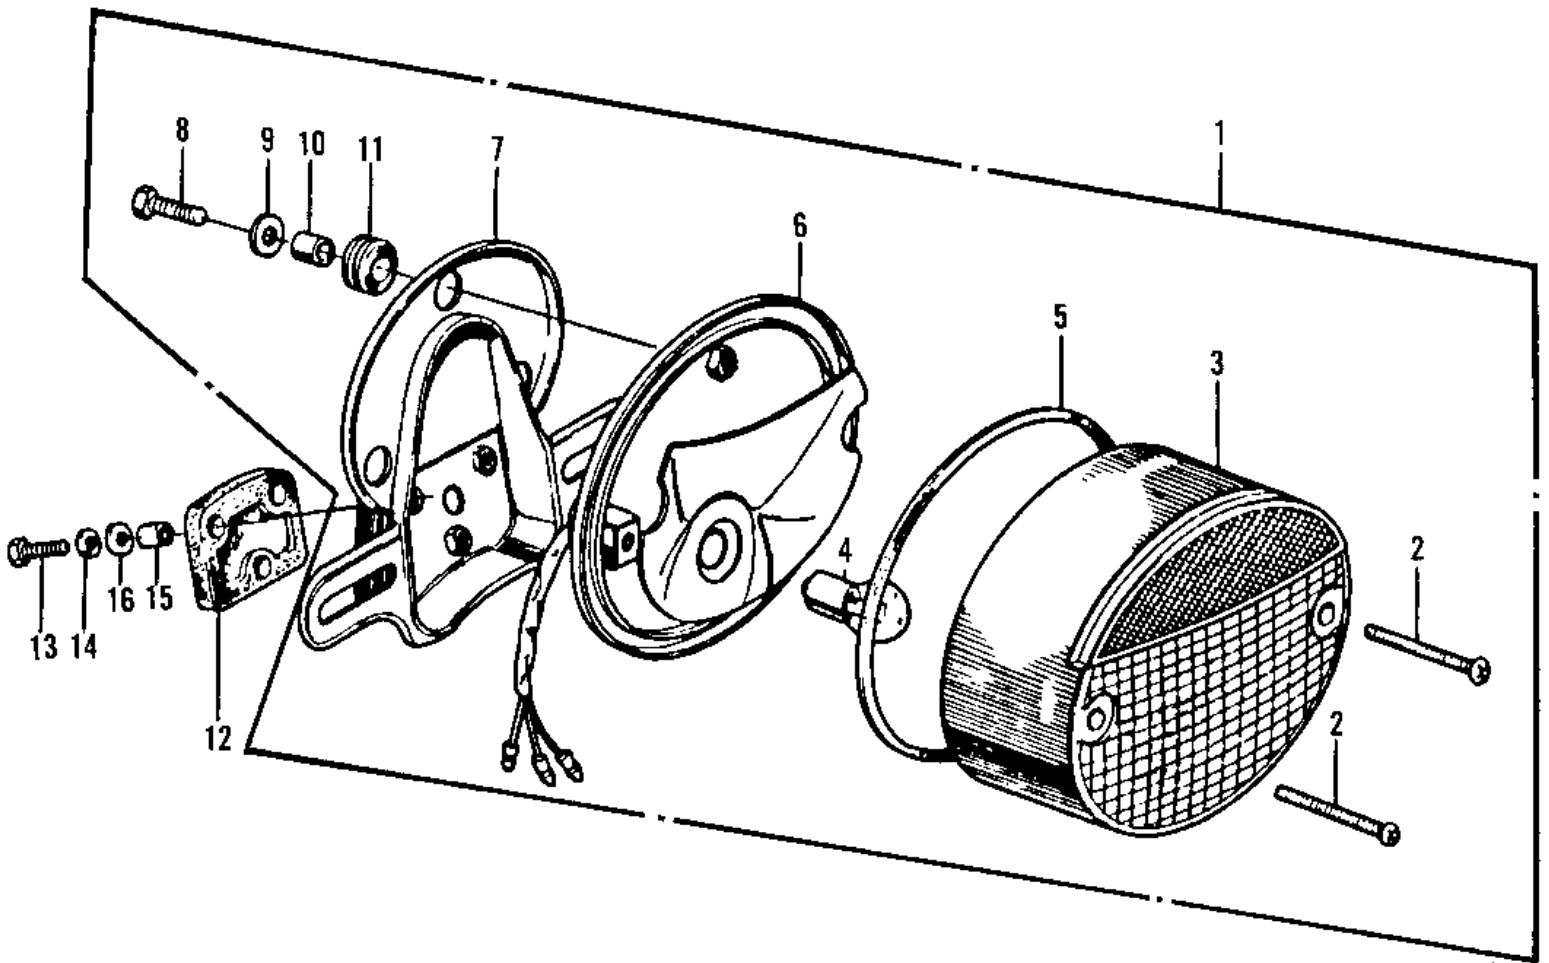

# 1974 Z1 PARTS DIAGRAM

TAILLIGHT

### TAILLIGHT

ITEM NAME	PART NUMBER	QUANTITY
LAMP ASSY,TAIL (Ref # 1)	23024-018	
SCREW-PAN HEAD,4X35 (Ref # 2)	220E0435A	
LENS-TAIL LAMP (Ref # 3)	23026-023	
BULB,12V 32/3CP (Ref # 4)	92069-059	
GASKET-TAIL LAMP LENS (Ref # 5)	23028-018	
CASE,TAIL LAMP (Ref # 6)	23027-030	
BRACKET,TAIL LAMP (Ref # 7)	23036-017	
BOLT-UPSET,6X20 (Ref # 8)	112G0620	
WASHER 6.5X20X1.6T (Ref # 9)	92022-125	
COLLAR,6.8X10X8.5 (Ref # 10)	92027-129	
DAMPER RUBBER (Ref # 11)	92075-076	
DAMPER RUBBER,RR FEND (Ref # 12)	35039-004	
BOLT-UPSET (Ref # 13)	112G0625	
WASHER SPRING 6MM (Ref # 14)	461F0600	
COLLAR 6.8X10X14.5 (Ref # 15)	92027-156	
DAMPER RUBBER,RR FEND (Ref # 16)	92075-121	