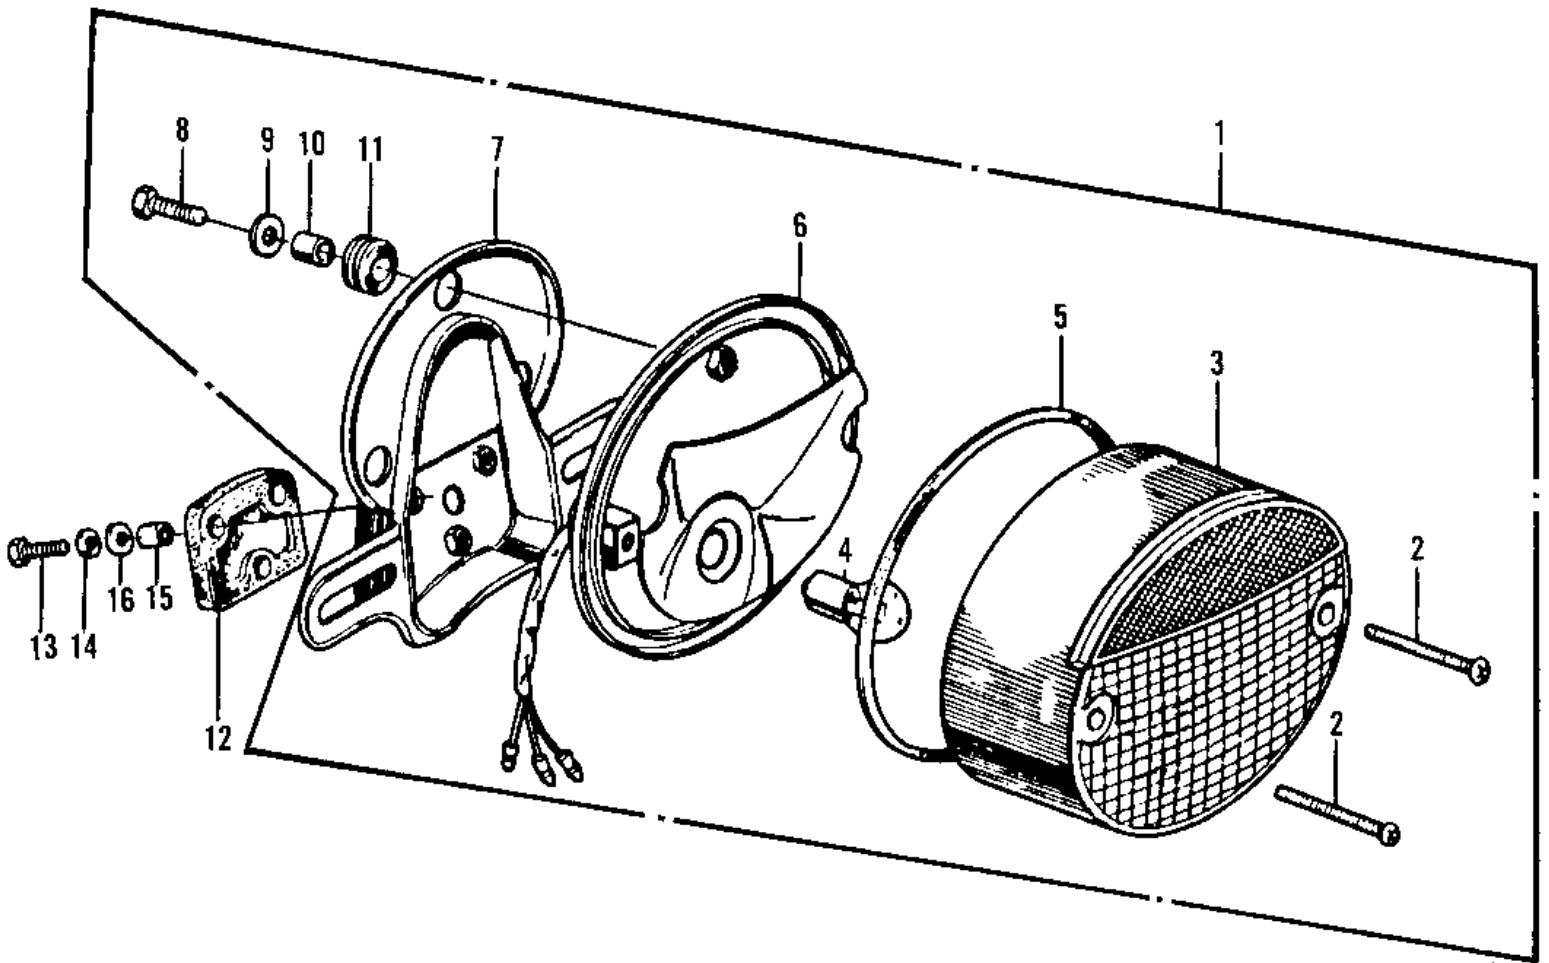

# 1973 Z1 PARTS DIAGRAM

TAILLIGHT

### TAILLIGHT

ITEM NAME	PART NUMBER	QUANTITY
LAMP ASSY,TAIL (Ref # 1)	23024-018	1
SCREW-PAN HEAD,4X35 (Ref # 2)	220E0435A	2
LENS-TAIL LAMP (Ref # 3)	23026-023	1
BULB,12V 32/3CP (Ref # 4)	92069-059	1
GASKET-TAIL LAMP LENS (Ref # 5)	23028-018	1
CASE,TAIL LAMP (Ref # 6)	23027-030	1
BRACKET,TAIL LAMP (Ref # 7)	23036-017	1
BOLT-UPSET,6X20 (Ref # 8)	112G0620	3
WASHER 6.5X20X1.6T (Ref # 9)	92022-125	3
COLLAR,6.8X10X8.5 (Ref # 10)	92027-129	3
DAMPER RUBBER (Ref # 11)	92075-076	3
DAMPER RUBBER,RR FEND (Ref # 12)	35039-004	1
BOLT-UPSET (Ref # 13)	112G0625	3
WASHER SPRING 6MM (Ref # 14)	461F0600	3
COLLAR 6.8X10X14.5 (Ref # 15)	92027-156	3
DAMPER RUBBER,RR FEND (Ref # 16)	92075-121	3