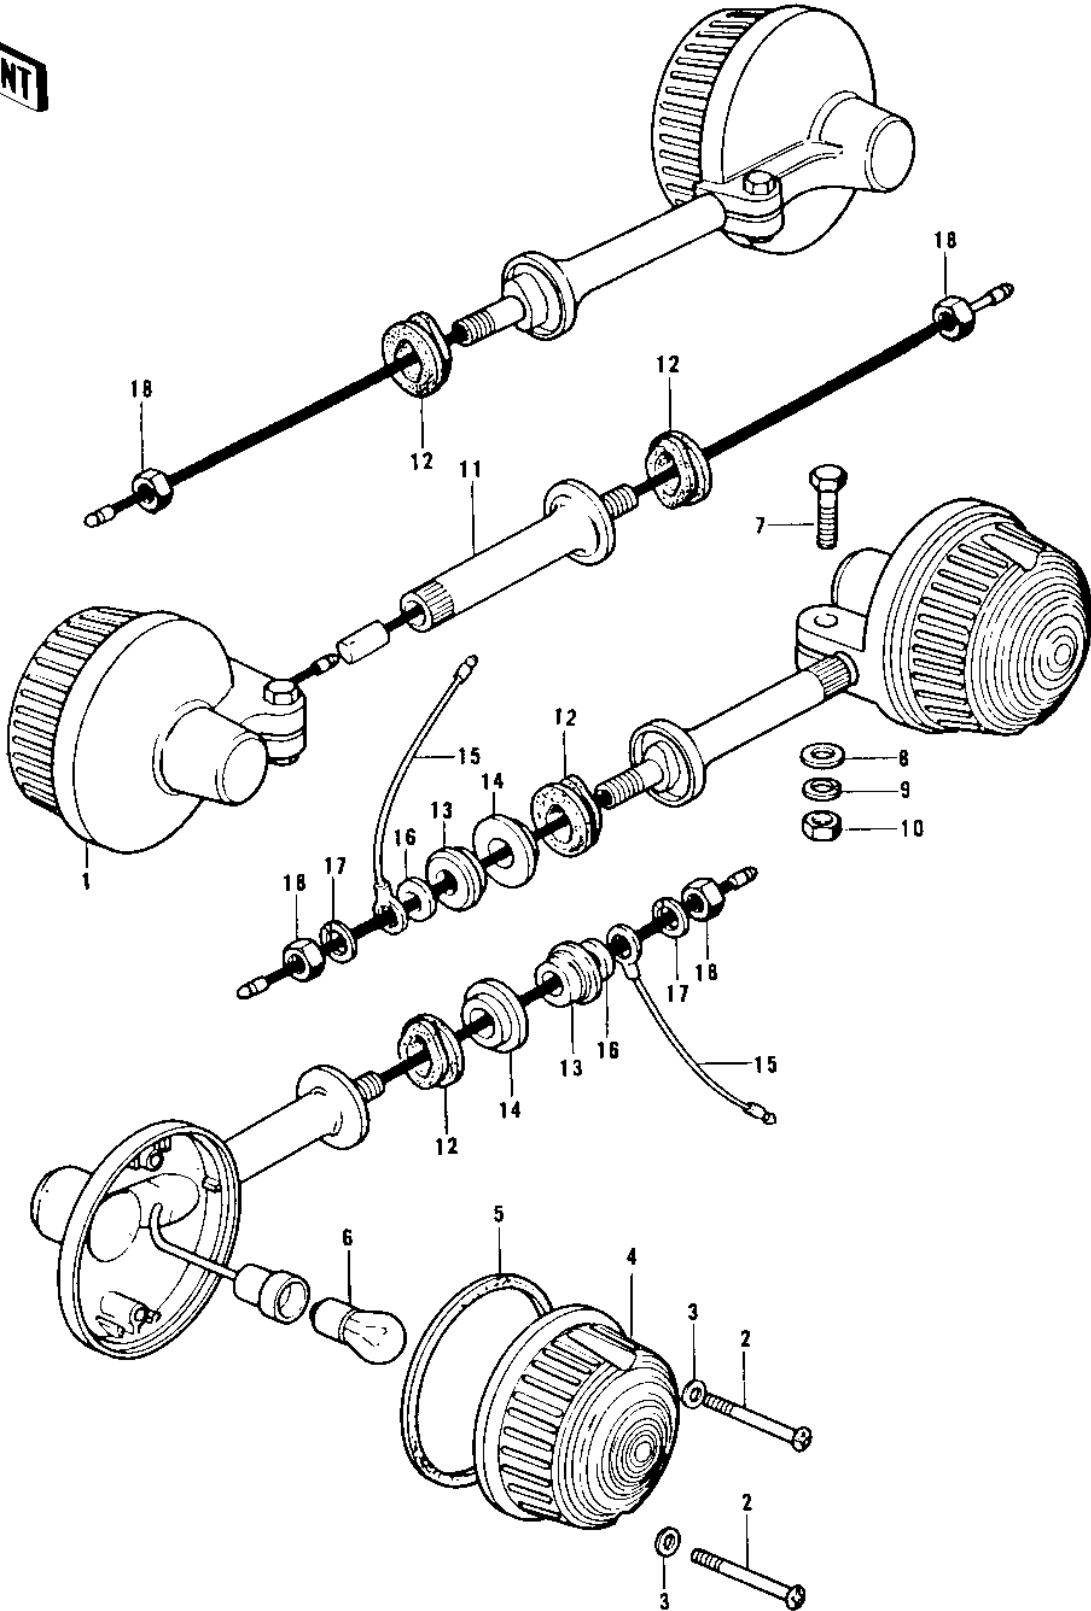

1973 Z1 PARTS DIAGRAM

TURN SIGNAL

1973 Z1 PARTS LIST

TURN SIGNAL

ITEM NAME	PART NUMBER	QUANTITY
LAMP ASSY,TURN SIGNAL (Ref # 1)	23040-034	4
SCREW-PAN HEAD,4X35 (Ref # 2)	220E0435A	8
WASHER-PLAIN,4MM (Ref # 3)	23058-002	8
LENS-SIGNAL LAMP (Ref # 4)	23048-1024	4
GASKET,TURN SIG LAMP (Ref # 5)	23050-002	4
BULB 12V 32CP (Ref # 6)	92069-055	4
BOLT HEX HEAD 6X30 (Ref # 7)	110N0630	4
WASHER PLAIN 6MM (Ref # 8)	411B0600	4
WASHER SPRING 6MM (Ref # 9)	461F0600	4
NUT 6MM (Ref # 10)	310B0600	4
BRACKET-TURN SIG LAMP (Ref # 11)	23078-001	4
DAMPER RUBBER (Ref # 12)	92075-128	4
COLLAR (Ref # 13)	92027-147	2
DAMPER RUBBER,SIG LM (Ref # 14)	92075-158	2
LEAD WIRE,SIGNAL LAMP (Ref # 15)	26011-063	2
WASHER,PLAIN (Ref # 16)	92022-239	2
WASHER SPRING 10MM (Ref # 17)	461F1000	2
NUT 10MM (Ref # 18)	315B1000	4