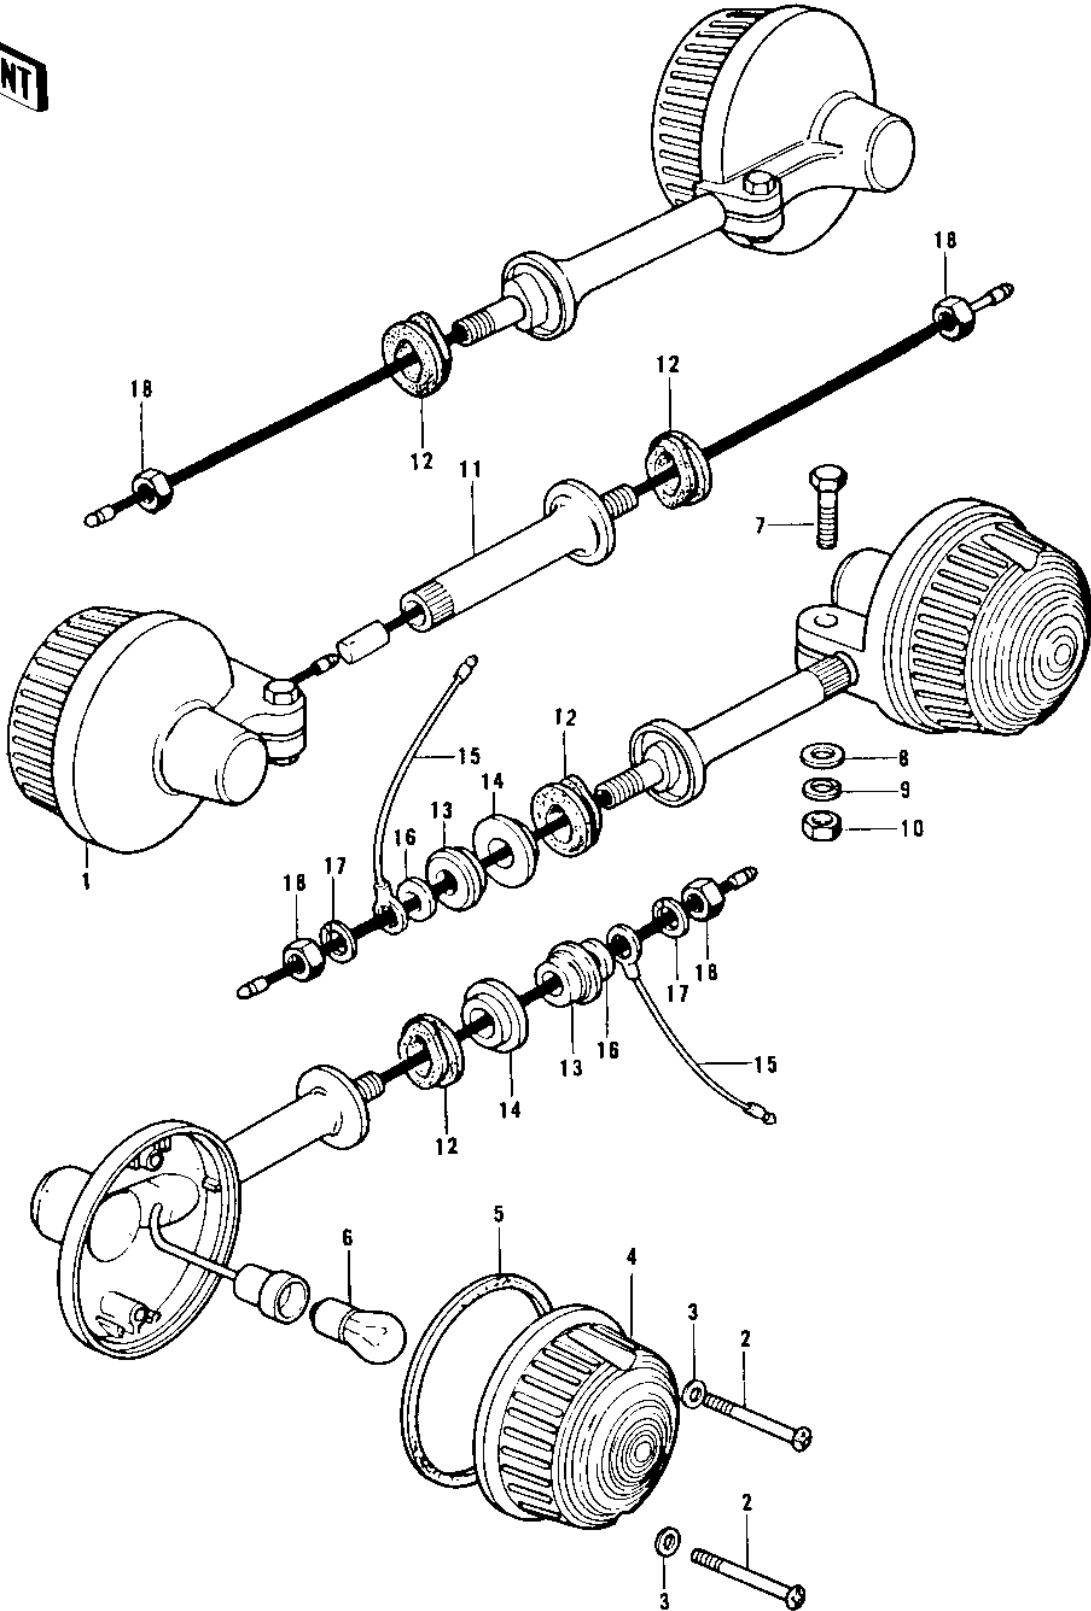

1974 Z1 PARTS DIAGRAM

TURN SIGNAL

1974 Z1 PARTS LIST

TURN SIGNAL

ITEM NAME	PART NUMBER	QUANTITY
LAMP ASSY,TURN SIGNAL (Ref # 1)	23040-034	
SCREW-PAN HEAD,4X35 (Ref # 2)	220E0435A	
WASHER-PLAIN,4MM (Ref # 3)	23058-002	
LENS-SIGNAL LAMP (Ref # 4)	23048-1024	
GASKET,TURN SIG LAMP (Ref # 5)	23050-002	
BULB 12V 32CP (Ref # 6)	92069-055	
BOLT HEX HEAD 6X30 (Ref # 7)	110N0630	
WASHER PLAIN 6MM (Ref # 8)	411B0600	
WASHER SPRING 6MM (Ref # 9)	461F0600	
NUT 6MM (Ref # 10)	310B0600	
BRACKET-TURN SIG LAMP (Ref # 11)	23078-001	
DAMPER RUBBER (Ref # 12)	92075-128	
COLLAR (Ref # 13)	92027-147	
DAMPER RUBBER,SIG LM (Ref # 14)	92075-158	
LEAD WIRE,SIGNAL LAMP (Ref # 15)	26011-063	
WASHER,PLAIN (Ref # 16)	92022-239	
WASHER SPRING 10MM (Ref # 17)	461F1000	
NUT 10MM (Ref # 18)	315B1000	