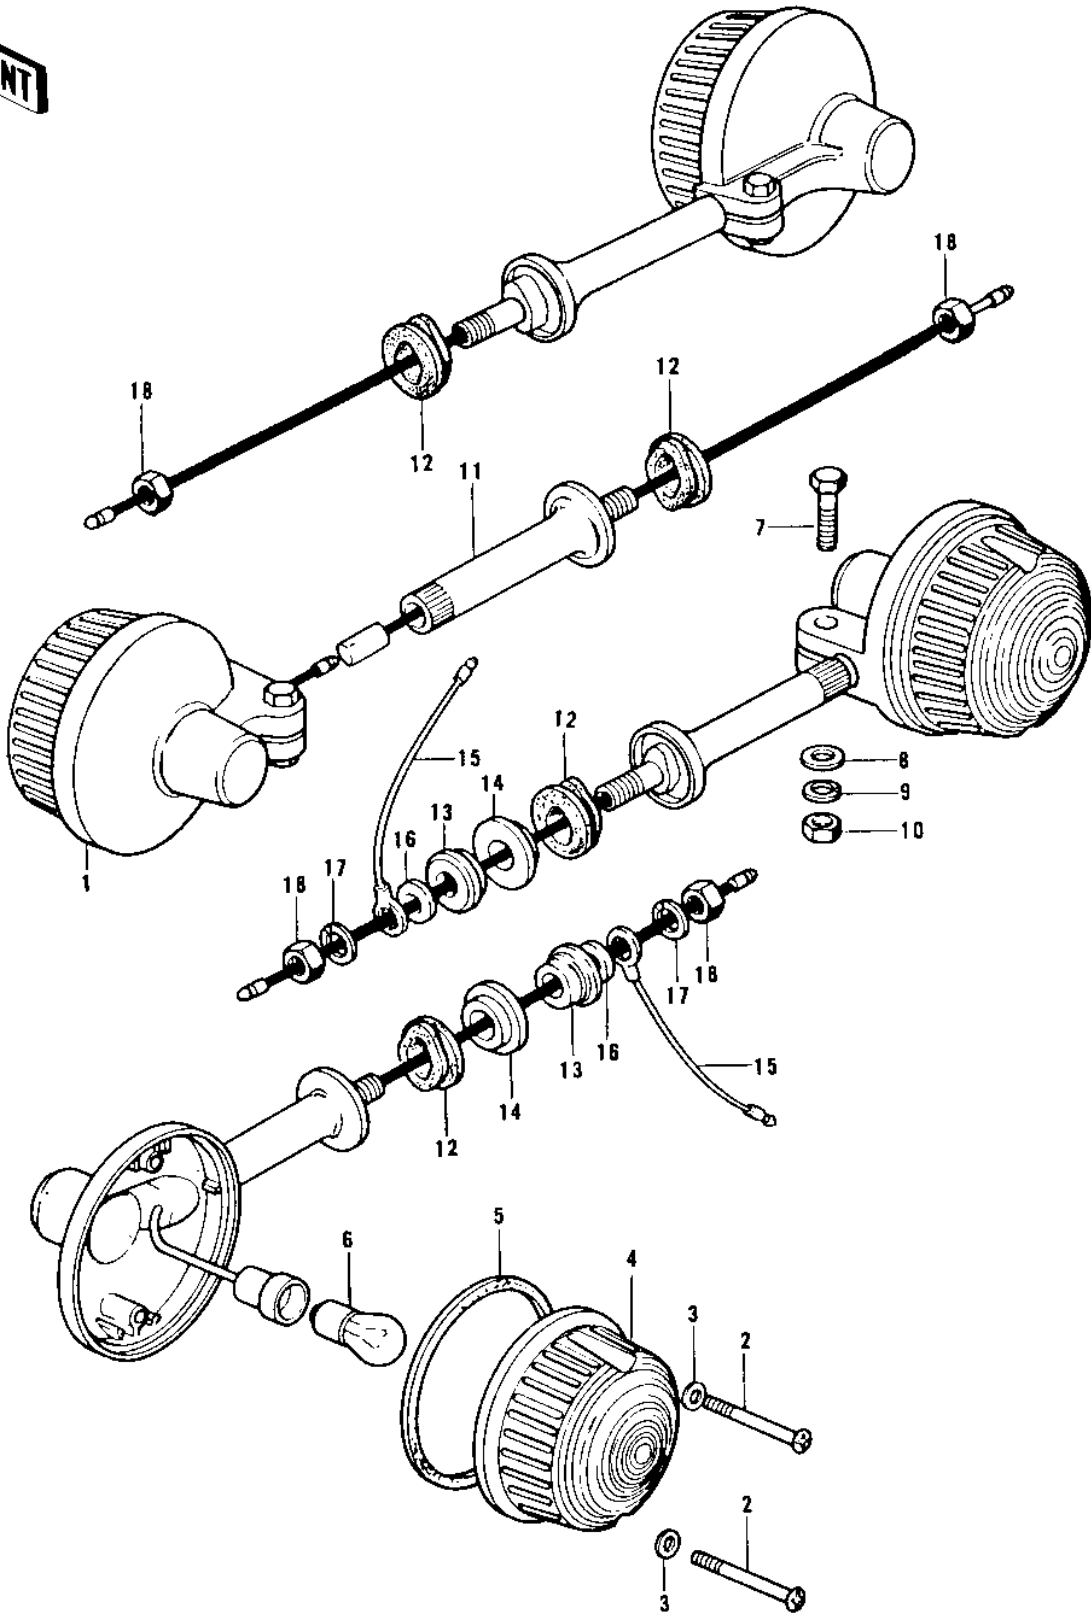

1974 Z1 PARTS DIAGRAM

TURN SIGNAL

1974 Z1 PARTS LIST

TURN SIGNAL

ITEM NAME	PART NUMBER	QUANTITY
LAMP ASSY,TURN SIGNAL (Ref # 1)	23040-034	
SCREW-PAN HEAD,4X35 (Ref # 2)	220E0435A	
WASHER-PLAIN,4MM (Ref # 3)	23058-002	
LENS-SIGNAL LAMP (Ref # 4)	23048-1024	
GASKET,TURN SIG LAMP (Ref # 5)	23050-002	
BULB 12V 32CP (Ref # 6)	92069-055	
BOLT HEX HEAD 6X30 (Ref # 7)	110N0630	
WASHER PLAIN 6MM (Ref # 8)	411B0600	
WASHER SPRING 6MM (Ref # 9)	461F0600	
NUT 6MM (Ref # 10)	310B0600	
BRACKET-TURN SIG LAMP (Ref # 11)	23078-001	
DAMPER RUBBER (Ref # 12)	92075-128	
COLLAR (Ref # 13)	92027-147	
DAMPER RUBBER,SIG LM (Ref # 14)	92075-158	
LEAD WIRE,SIGNAL LAMP (Ref # 15)	26011-063	
WASHER,PLAIN (Ref # 16)	92022-239	
WASHER SPRING 10MM (Ref # 17)	461F1000	
NUT 10MM (Ref # 18)	315B1000	