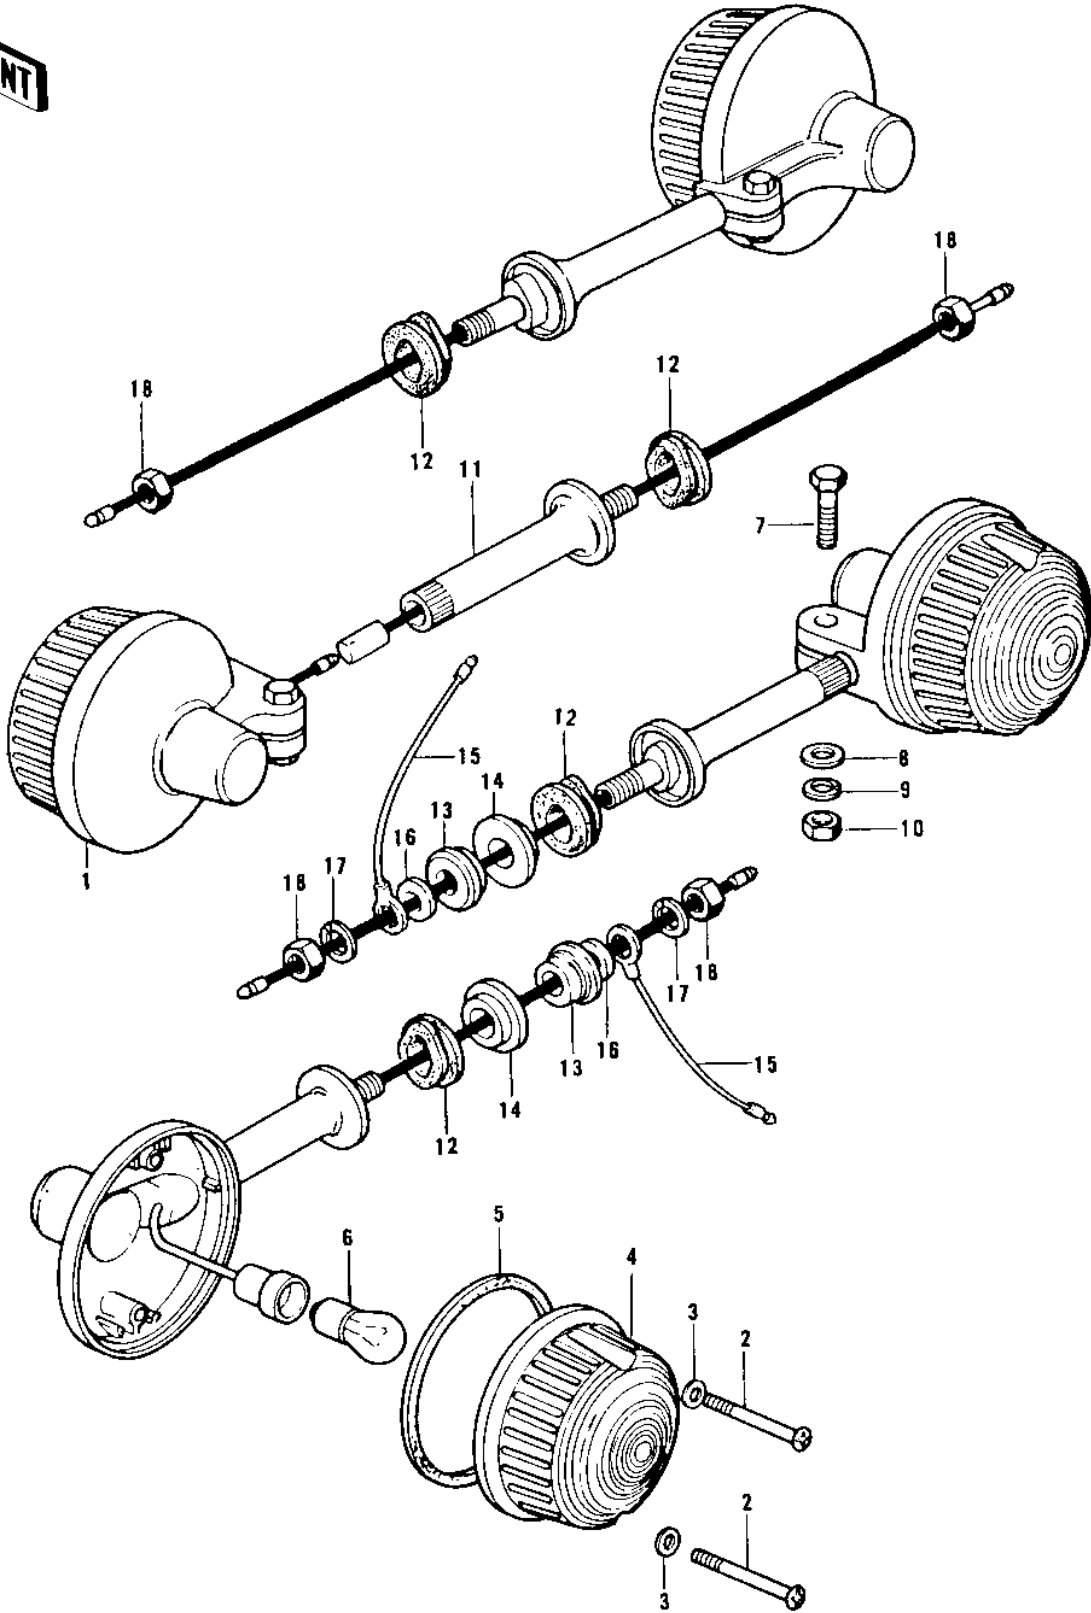

1975 Z1 PARTS DIAGRAM

TURN SIGNAL

1975 Z1 PARTS LIST

TURN SIGNAL

ITEM NAME	PART NUMBER	QUANTITY
LAMP ASSY,TURN SIGNAL (Ref # 1)	23040-034	
SCREW-PAN HEAD,4X35 (Ref # 2)	220E0435A	
WASHER-PLAIN,4MM (Ref # 3)	23058-002	
LENS-SIGNAL LAMP (Ref # 4)	23048-1024	
GASKET,TURN SIG LAMP (Ref # 5)	23050-002	
BULB 12V 32CP (Ref # 6)	92069-055	
BOLT HEX HEAD 6X30 (Ref # 7)	110N0630	
WASHER PLAIN 6MM (Ref # 8)	411B0600	
WASHER SPRING 6MM (Ref # 9)	461F0600	
NUT 6MM (Ref # 10)	310B0600	
BRACKET-TURN SIG LAMP (Ref # 11)	23078-001	
DAMPER RUBBER (Ref # 12)	92075-128	
COLLAR (Ref # 13)	92027-147	
DAMPER RUBBER,SIG LM (Ref # 14)	92075-158	
LEAD WIRE,SIGNAL LAMP (Ref # 15)	26011-063	
WASHER,PLAIN (Ref # 16)	92022-239	
WASHER SPRING 10MM (Ref # 17)	461F1000	
NUT 10MM (Ref # 18)	315B1000	