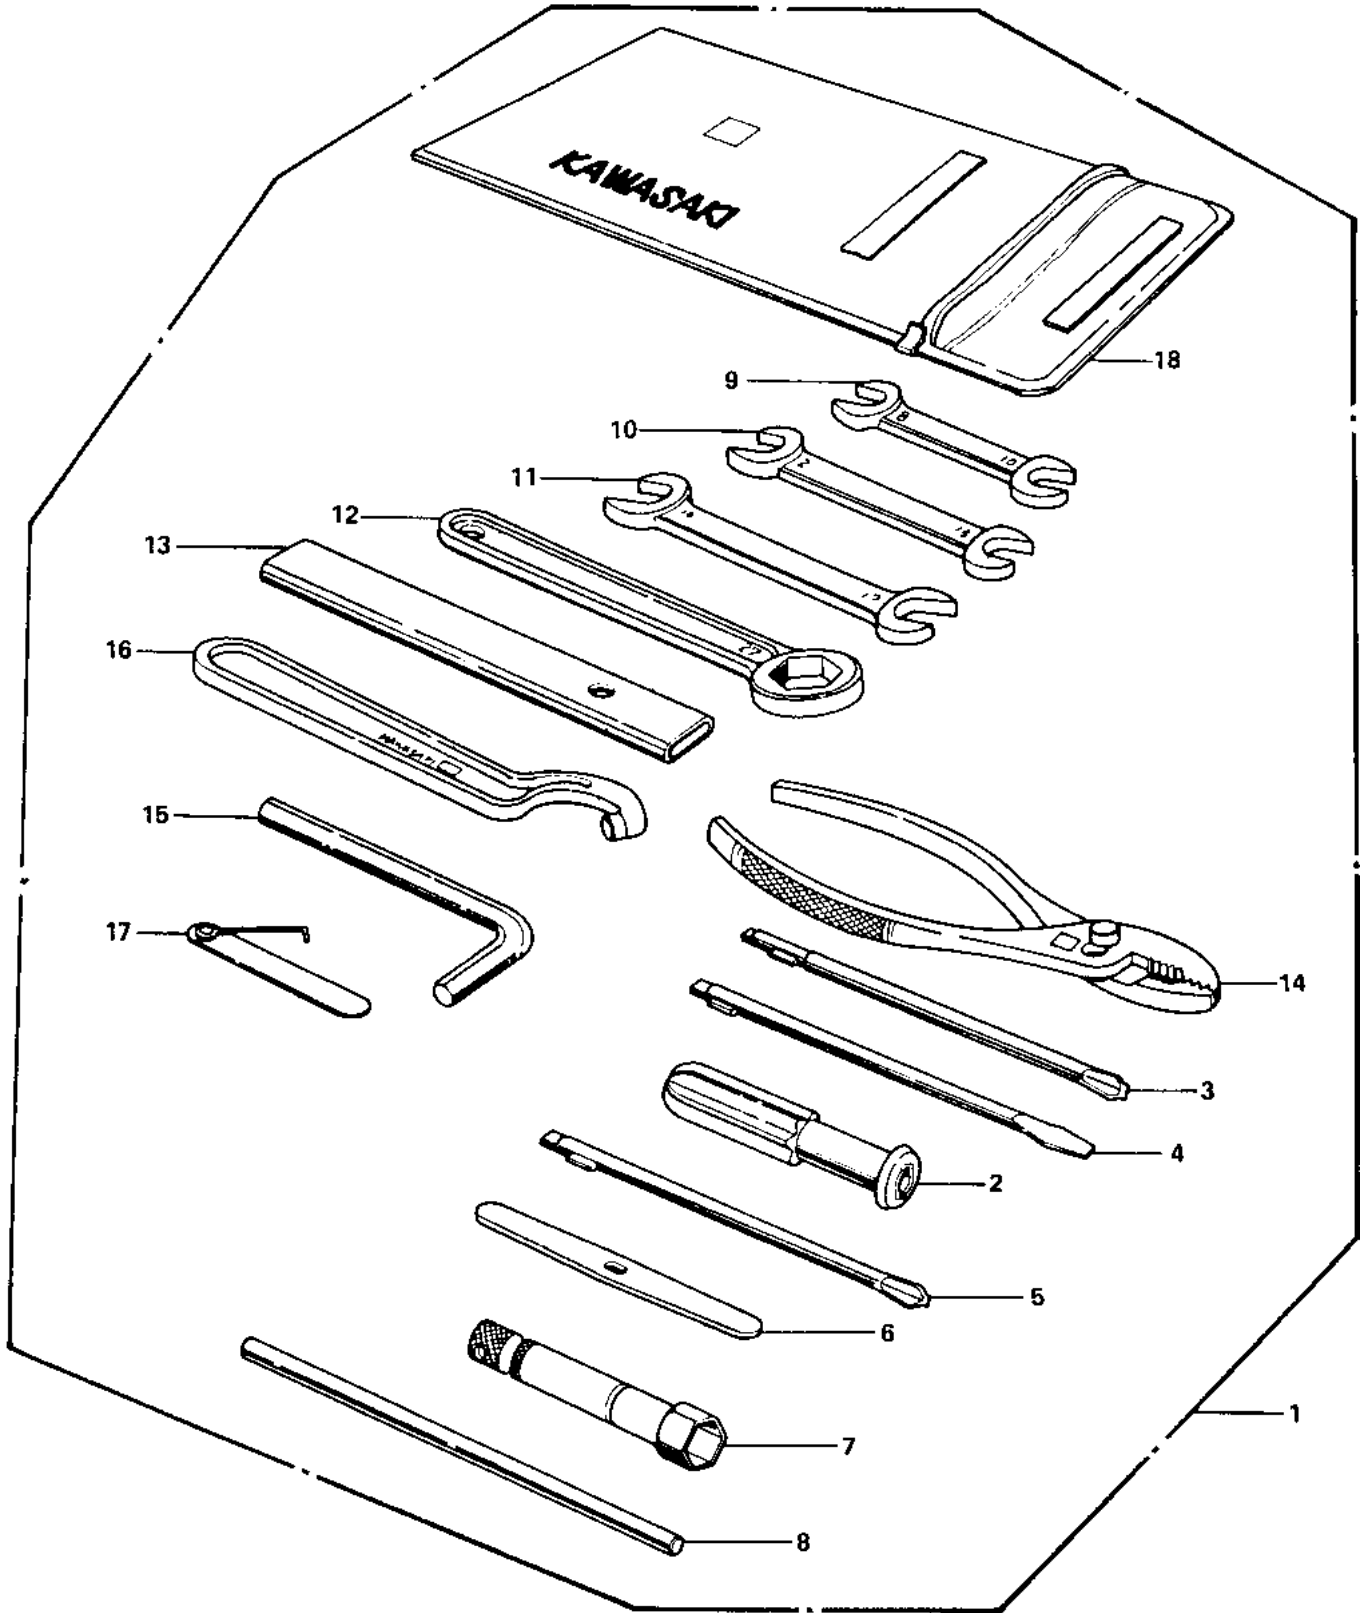

1974 Z1 PARTS DIAGRAM

OWNER TOOLS

1974 Z1 PARTS LIST

OWNER TOOLS

ITEM NAME	PART NUMBER	QUANTITY
BAG,TOOL (Ref # 18)	56008-006	