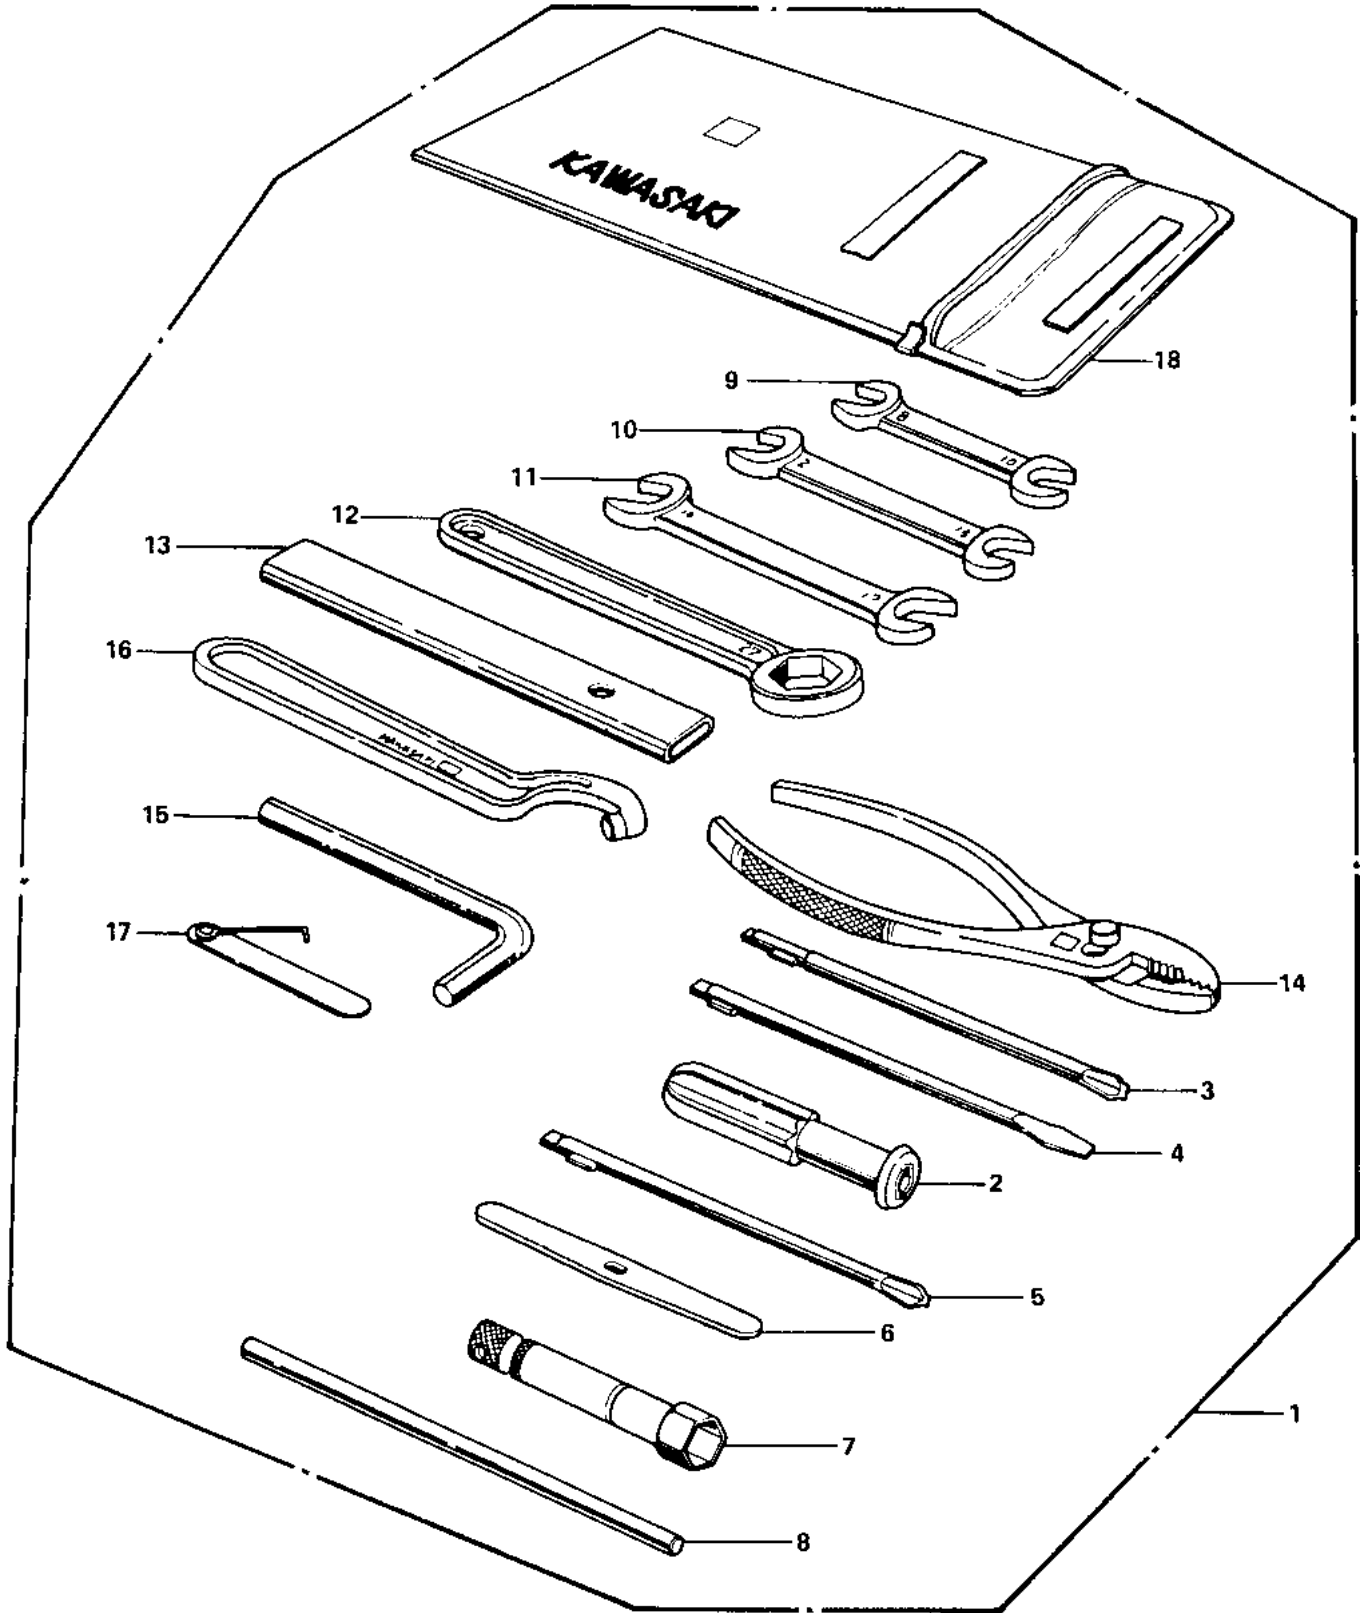

1973 Z1 PARTS DIAGRAM

OWNER TOOLS

1973 Z1 PARTS LIST

OWNER TOOLS

ITEM NAME	PART NUMBER	QUANTITY
BAG,TOOL (Ref # 18)	56008-006	1