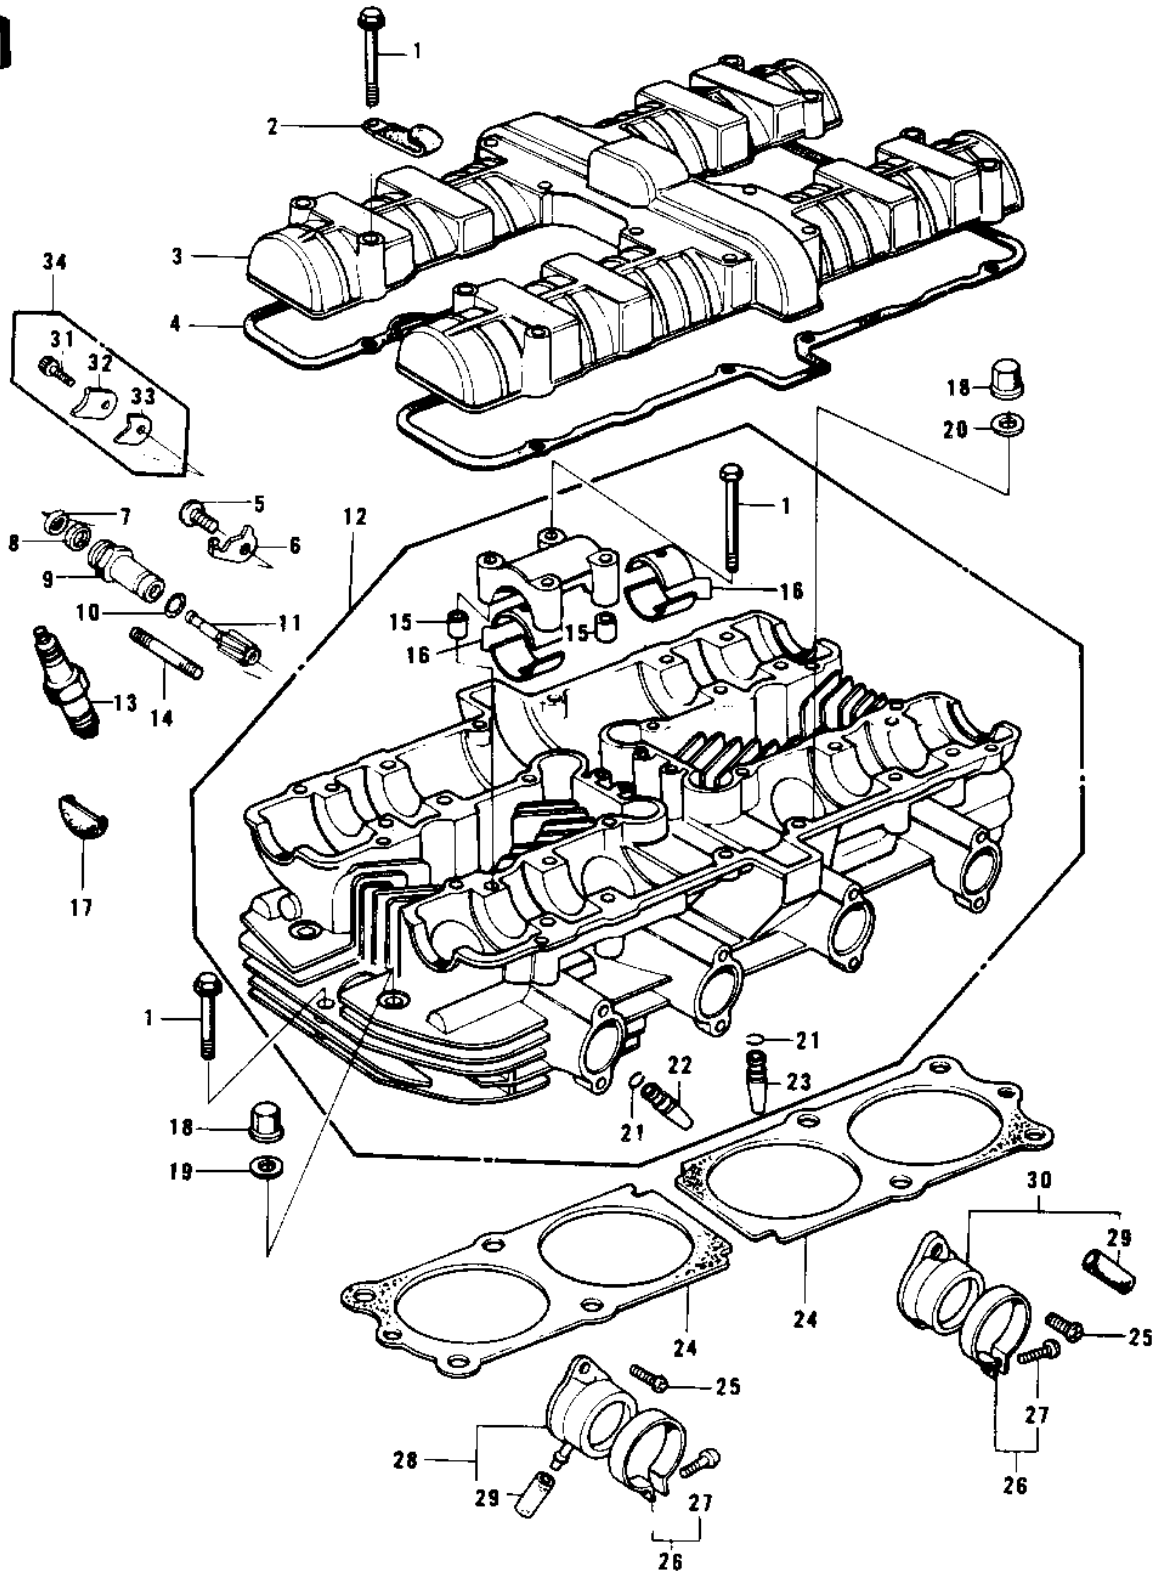

1978 KZ1000 LTD PARTS DIAGRAM

CYLINDER HEAD/COVER ('77-78 B1/B2)

1978 KZ1000 LTD PARTS LIST

CYLINDER HEAD/COVER ('77-'78 B1/B2)

ITEM NAME	PART NUMBER	QUANTITY
BOLT,HEX HEAD,6X45 (Ref # 1)	92003-092	34
CLAMP,WIRING HARNESS (Ref # 2)	21126-008	2
COVER,CYLINDER HEAD (Ref # 3)	11022-012-2H	1
GASKET,CYL HEAD COVER (Ref # 4)	11023-006	1
SCREW PAN HEAD 6X10 (Ref # 5)	220B0610	1
PLATE,STOPPER (Ref # 6)	13169-015	1
GASKET,TACHOMETER GER (Ref # 7)	92065-103	1
OIL SEAL (Ref # 8)	92050-075	1
GUIDE,TACHOMETER GEAR (Ref # 9)	92087-010	1
RING-O,10MM (Ref # 10)	92055-1149	1
GEAR,TACHOMETER,10T (Ref # 11)	13223-011	1
CYLINDER HEAD,BARREL (Ref # 12)	11002-1011-2H	1
SPARK PLUG B8ES (Ref # 13)	B8ES	4
STUD,8X30 (Ref # 14)	92004-1069	8
PIN-DOWEL (Ref # 15)	92042-007	8
BUSHING,CAMSHAFT (Ref # 16)	13034-030	16
PLUG,CAM SHAFT (Ref # 17)	92066-017	4
NUT,CYLINDER HEAD (Ref # 18)	92015-076	12
WASHER,PLAIN,10MM (Ref # 19)	92022-215	4
WASHER PLAIN 10MM (Ref # 20)	411B1000	8
CIRCLIP-VALVE (Ref # 21)	92036-023	8
GUIDE,INLET VALVE (Ref # 22)	12013-009	4
UNAVAILABLE IN PRICE BOOK (Ref # 23)	12013-040	4
GASKET,CYLINDER HEAD (Ref # 24)	11004-076	2
SCREW PAN HEAD 6X18 (Ref # 25)	220B0618	8
CLAMP,HOLDER (Ref # 26)	92037-077	4
SCREW,PAN HEAD (Ref # 27)	92011-037	4
UNAVAILABLE IN PRICE BOOK (Ref # 28)	16066-029	2
RUBBER PLUG (Ref # 29)	92068-006	4

1978 KZ1000 LTD PARTS LIST

CYLINDER HEAD/COVER ('77-'78 B1/B2)

ITEM NAME	PART NUMBER	QUANTITY
HOLDER-R.H CARBRETOR (Ref # 30)	16065-028	2
BOLT,6X14 (Ref # 31)	120P0614	1
HOLDER,TACHOMETER2.3T (Ref # 32)	13091-1008	1
HOLDER,TACHOMETR,3.2T (Ref # 33)	13091-1009	1
HOLDER SET,TACHOMETER (Ref # 34)	13091-5001	1