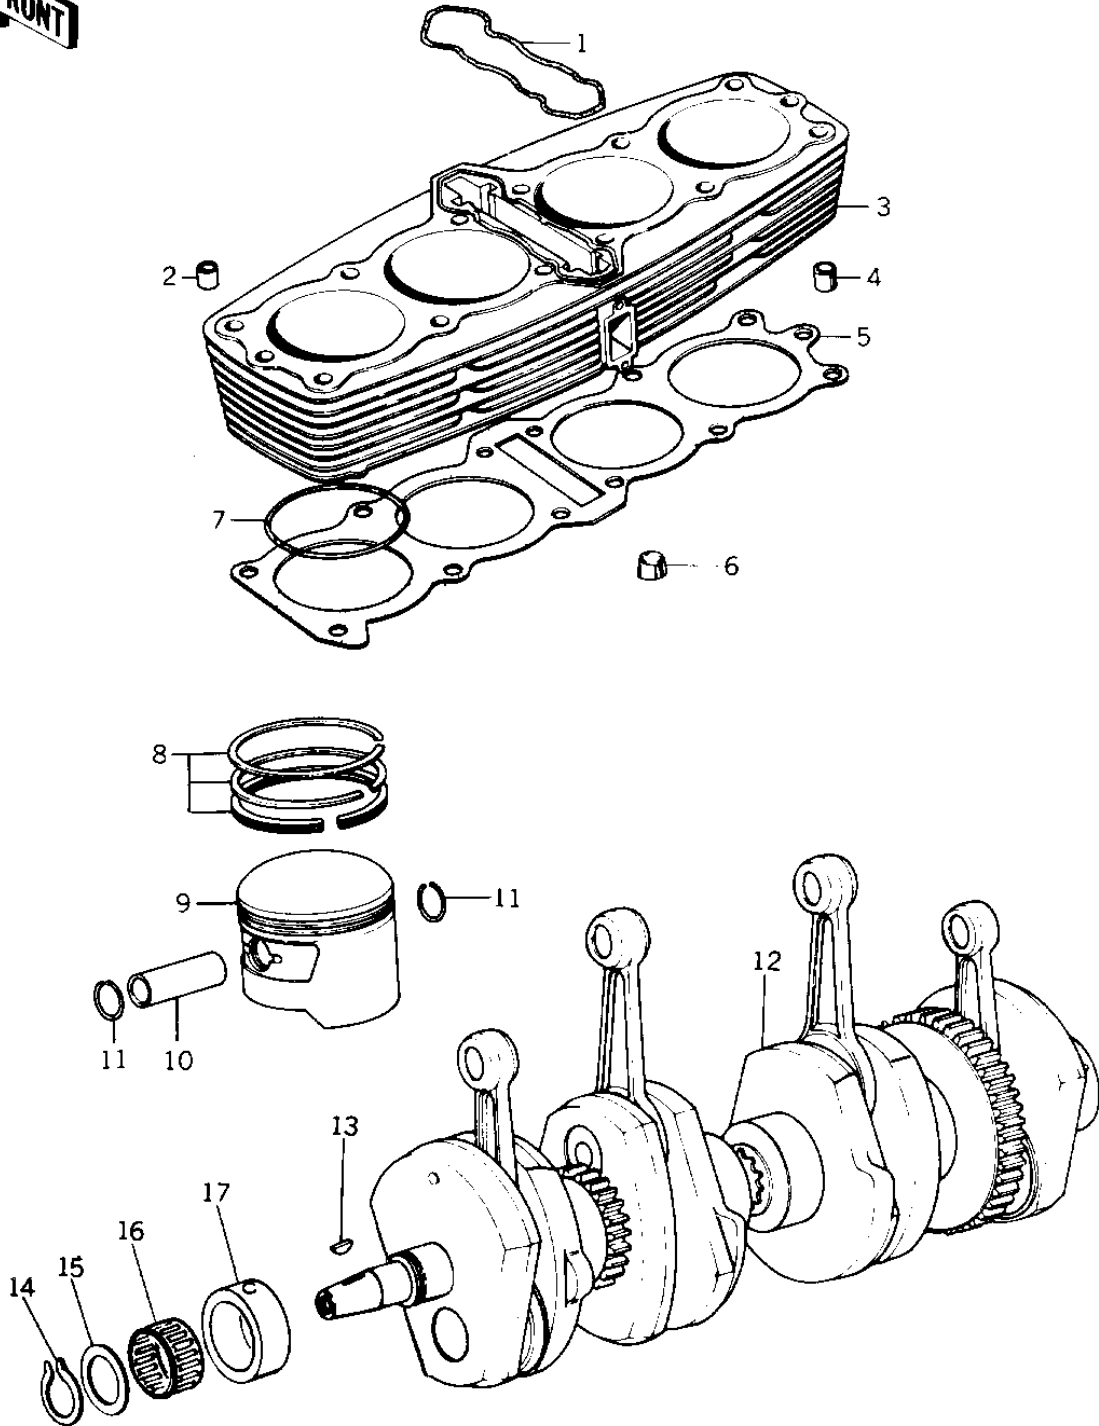

1978 KZ1000 LTD PARTS DIAGRAM

CYLINDER/PISTONS/CRANKSHAFT ('77-'78 B1/

1978 KZ1000 LTD PARTS LIST

CYLINDER/PISTONS/CRANKSHAFT ('77-'78 B1/

ITEM NAME	PART NUMBER	QUANTITY
GASKET,CYLINDER RUBER (Ref # 1)	92055-062	1
PIN,DOWEL,10X8.2X14 (Ref # 2)	92043-1037	2
CYLINDER (Ref # 3)	11005-163-2H	1
PIN,11X14X12.3 (Ref # 4)	92043-1266	2
GASKET,CYLINDER BASE (Ref # 5)	11009-030	1
RUBBER PLUG,CYLINDER (Ref # 6)	92074-030	4
"O" RING,73MM (Ref # 7)	92055-054	4
RING SET,STD (Ref # 8)	13008-5012	4
RING SET,STD (Ref # 8)	13008-5012	AL
RING SET,0.020"O/S (Ref # 8)	13025-5007	(4
RING SET,0.020"O/S (Ref # 8)	13025-5007	AL
RING SET,0.040"O/S (Ref # 8)	13024-5008	(4
RING SET,0.040"O/S (Ref # 8)	13024-5008	AL
PISTON,S.T.D (Ref # 9)	13001-1005	4
PISTON,S.T.D (Ref # 9)	13001-1005	4
PISTON,0.020'O/S (Ref # 9)	13029-078	(4
PISTON,0.020 O/S (Ref # 9)	13029-1003	(4
PISTON,0.040"O/S (Ref # 9)	13027-1003	(4
PISTON,0.040"O/S (Ref # 9)	13027-1003	(4
PIN-PISTON (Ref # 10)	13002-022	4
CIRCLIP,PISTON PIN (Ref # 11)	92036-021	8
CRANKSHAFT ASSY (Ref # 12)	13031-056	1
CRANKSHAFT ASSY (Ref # 12)	13031-1006	1
WOODRUFF KEY (Ref # 13)	92038-001	1
CIRCLIP,30MM (Ref # 14)	480J3000	2
WASHER,THRUST (Ref # 15)	92026-079	2
BRG,N,PK304016.8X3 (Ref # 16)	92046-063	2
BUSHING,CRANKSHAFT (Ref # 17)	92028-121	2