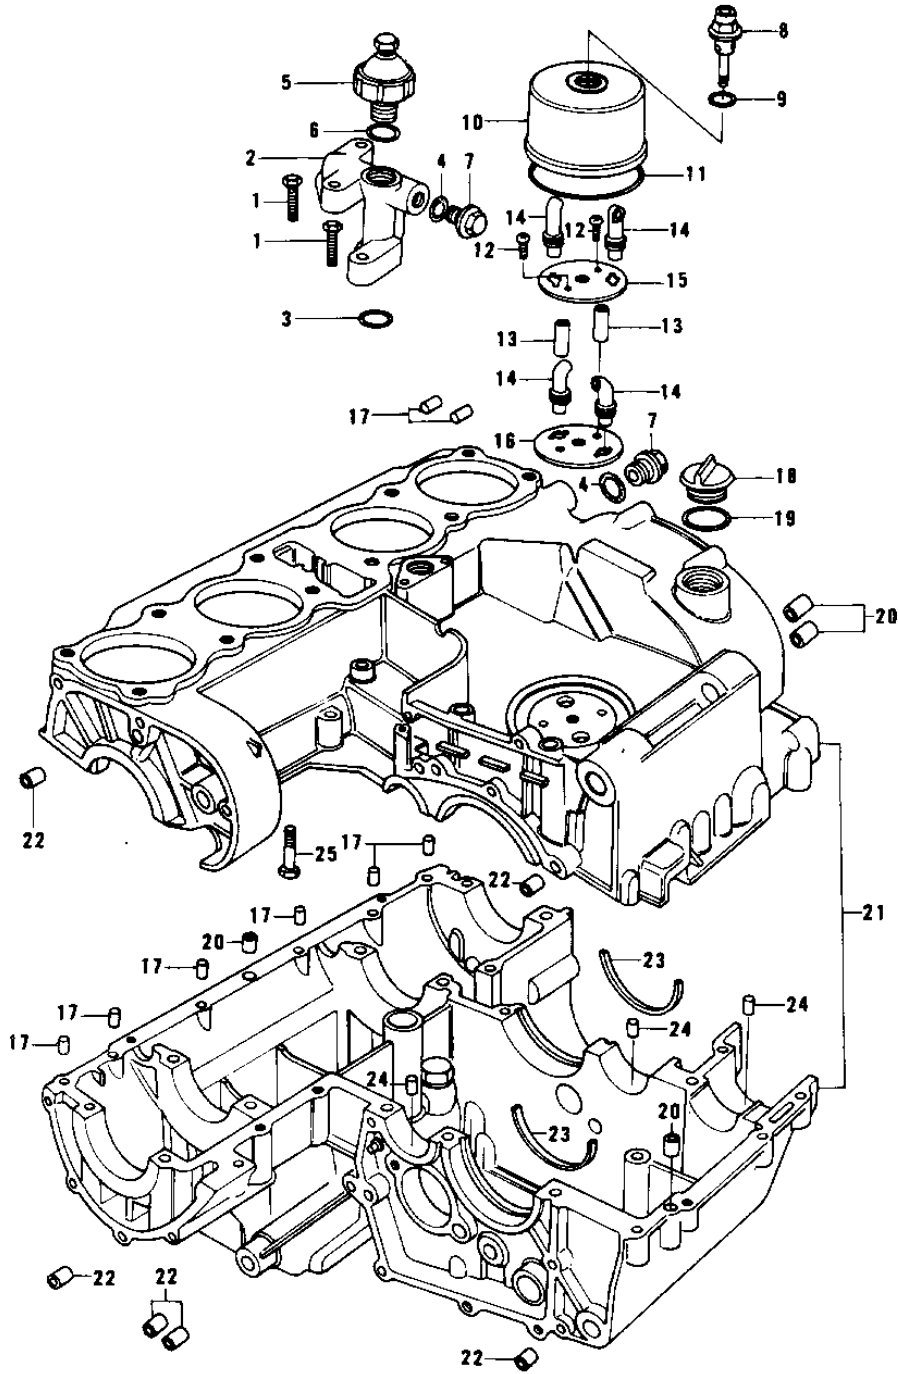

1978 KZ1000 LTD PARTS DIAGRAM

CRANKCASE/BREATHER COVER (77-'78 B1/B2)

1978 KZ1000 LTD PARTS LIST

CRANKCASE/BREATHER COVER ('77-'78 B1/B2)

ITEM NAME	PART NUMBER	QUANTITY
BOLT,HEX HEAD,6X35 (Ref # 1)	92001-164	4
PIPE (Ref # 2)	16109-003	1
"O" RING,18MM (Ref # 3)	670B2018	2
"O" RING,15MM (Ref # 4)	670B2015	2
SWITCH,OIL PRESSURE (Ref # 5)	27010-1013	1
"O" RING (Ref # 6)	92055-055	1
PLUG (Ref # 7)	92066-021	2
BOLT,BREATHER FITTING (Ref # 8)	92003-098	1
"O" RING,16MM (Ref # 9)	670B2016	1
BODY,BREATHER (Ref # 10)	14070-007	1
"O" RING,91MM (Ref # 11)	92055-052	1
SCREW PAN HEAD 6X40 (Ref # 12)	220B0640	2
COLLAR,IGNITION COIL (Ref # 13)	92027-276	2
TUBE,BREATHER (Ref # 14)	92059-140	4
PLATE,BREATHER (Ref # 15)	14068-009	1
PLATE,BREATHER (Ref # 16)	14068-009	1
PIN,DOWEL,6X14 (Ref # 17)	610A0614	8
PLUG,OIL FILLER (Ref # 18)	16115-013	1
"O" RING,31MM (Ref # 19)	92055-049	1
PIN,DOWEL,10X8.2X14 (Ref # 20)	92043-1037	4
CRANKCASE SET (Ref # 21)	14001-5025	1
PIN-DOWEL (Ref # 22)	92042-007	8
RING,POSITION (Ref # 23)	14013-1004	2
PIN DOWEL 6MM (Ref # 24)	92042-016	3
BOLT,HEX HEAD,8X72 (Ref # 25)	92003-107	4