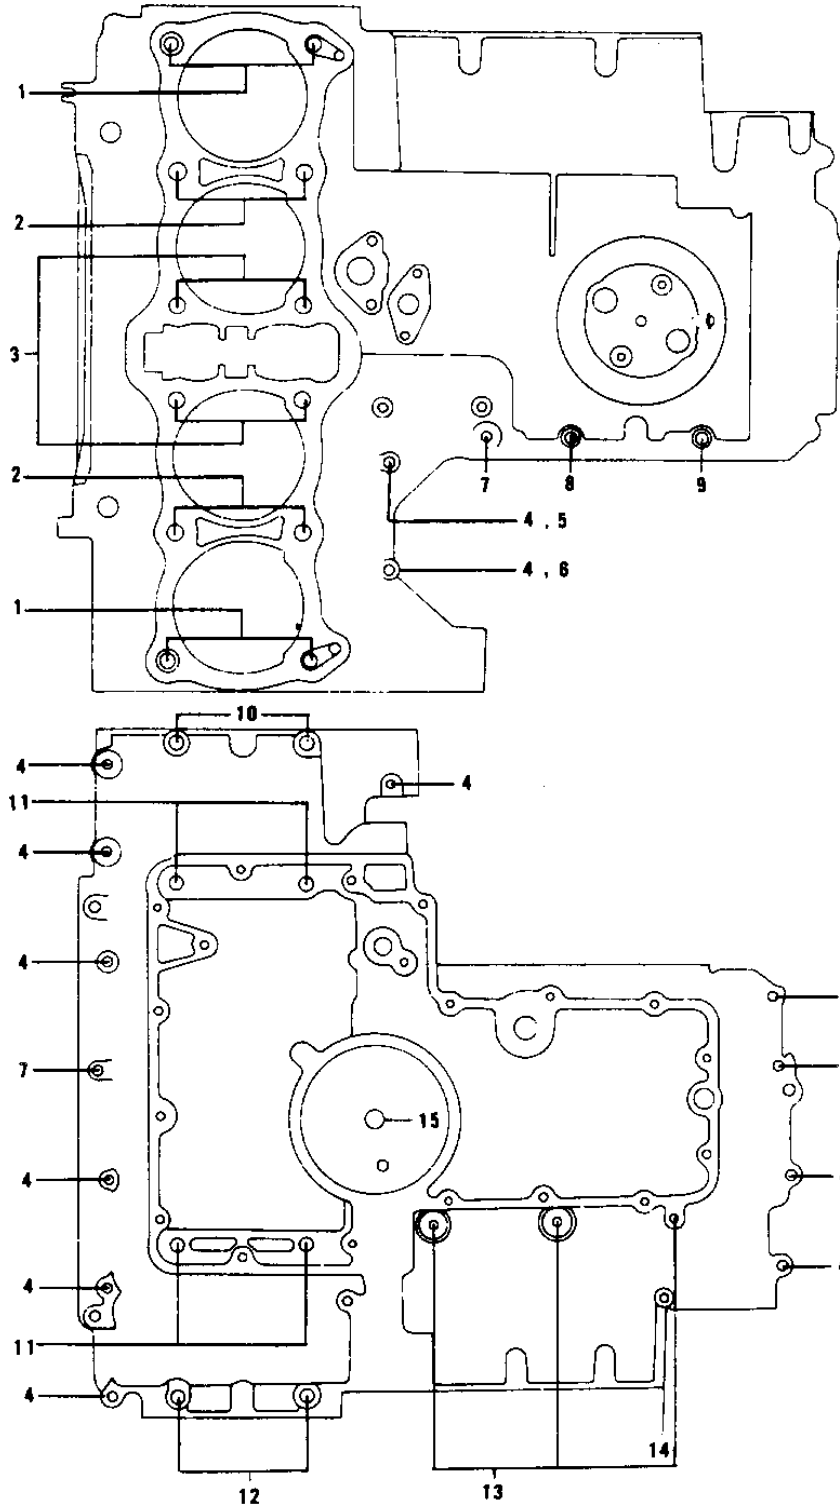

1978 KZ1000 LTD PARTS DIAGRAM

CRANKCASE BOLT & STUD PATTERN ('77-'78 B)

1978 KZ1000 LTD PARTS LIST

CRANKCASE BOLT & STUD PATTERN ('77-'78 B)

ITEM NAME	PART NUMBER	QUANTITY
STUD,10X158 (Ref # 1)	92004-1003	4
STUD,10X133 (Ref # 2)	92004-1004	4
STUD,10X190 (Ref # 3)	92004-1002	4
BOLT,HEX HEAD,6X41 (Ref # 4)	92003-109	12
CLAMP,WIRING HARNESS (Ref # 5)	21126-008	1
WASHER PLAIN 6MM (Ref # 6)	410B0600	1
BOLT,HEX HEAD,6X54 (Ref # 7)	92003-110	3
BOLT,HEX HEAD,6X99 (Ref # 8)	92003-111	1
BOLT,HEX HEAD,6X116 (Ref # 9)	92003-113	1
BOLT-FLANGED,8X95 (Ref # 10)	130P0895	2
BOLT,HEX HEAD,8X72 (Ref # 11)	92003-107	4
BOLT,HEX HEAD,8X81 (Ref # 12)	92003-108	2
BOLT-FLANGED,6X95 (Ref # 13)	130G0695	4
BOLT-FLANGED,6X70 (Ref # 14)	130G0670	1
O RING,0.D=18MM (Ref # 15)	92055-048	1