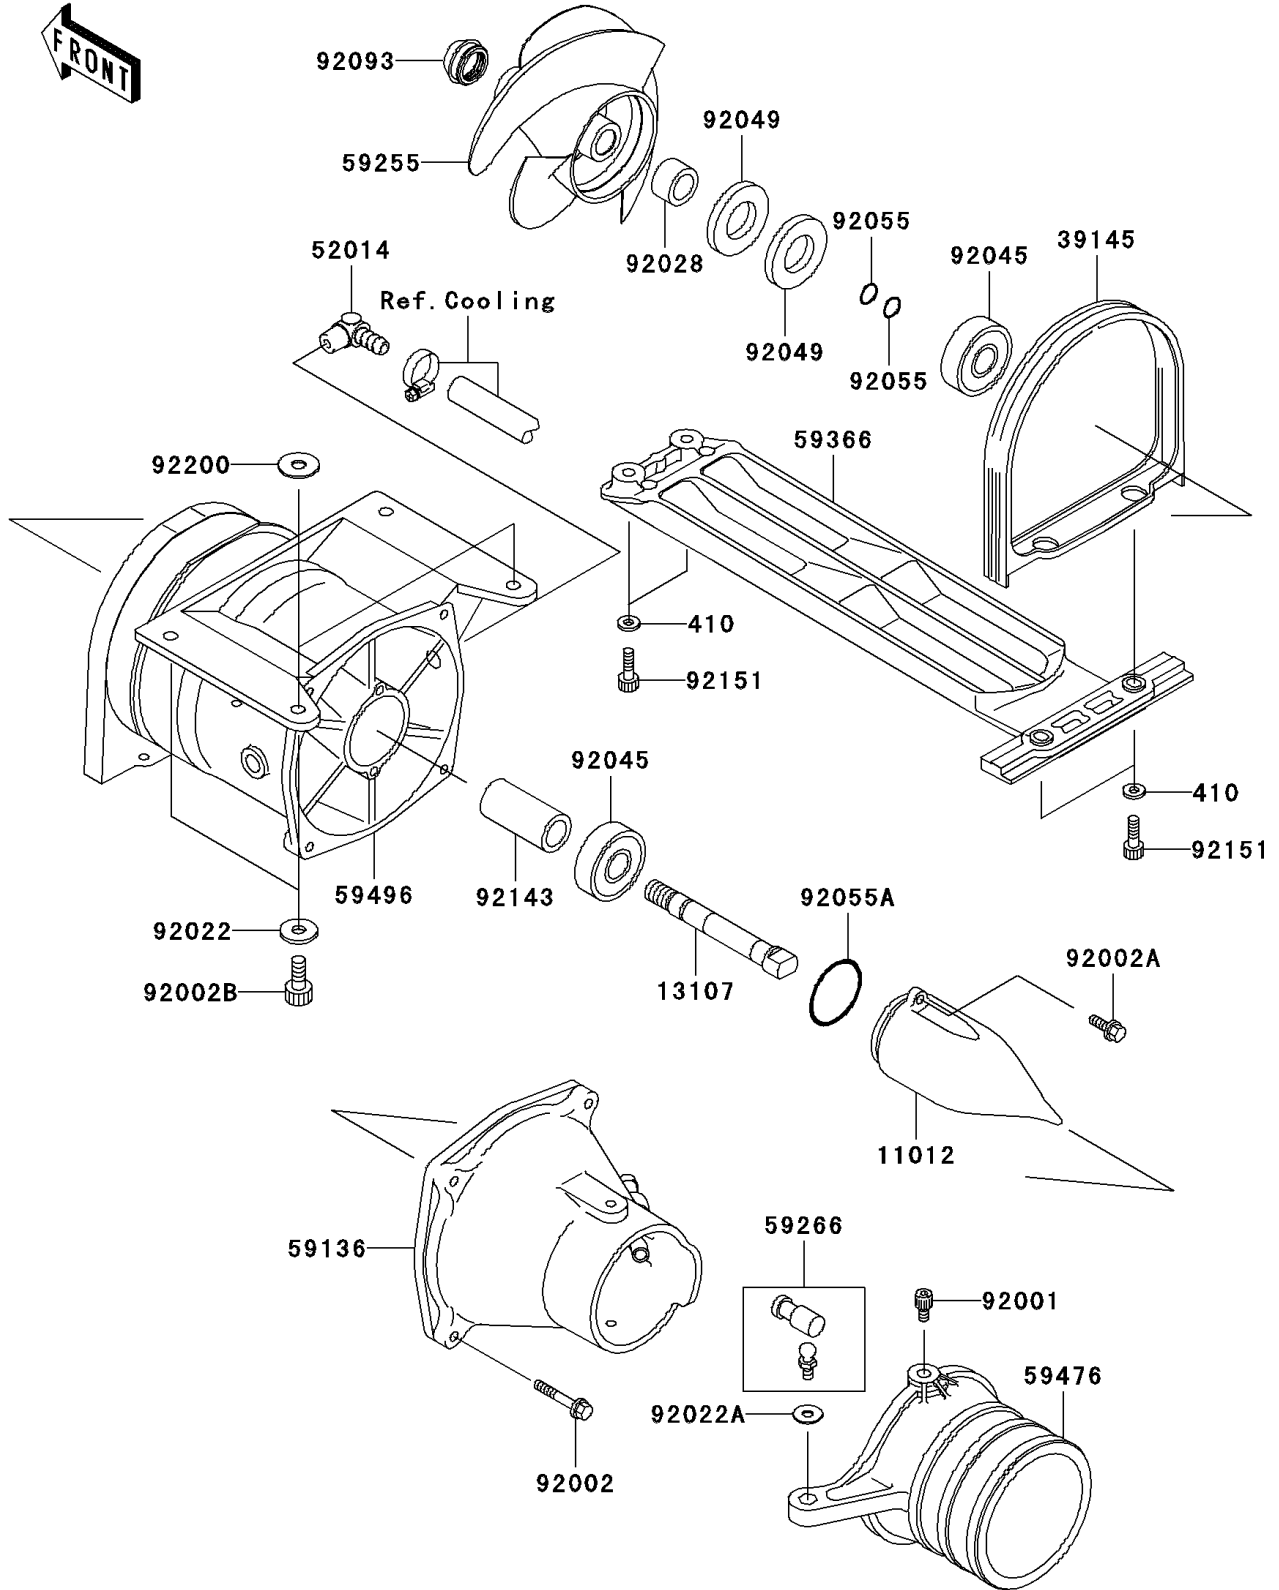

2005 800 SX-R PARTS DIAGRAM

Jet Pump

E3191

2005 800 SX-R PARTS LIST

Jet Pump

ITEM NAME	PART NUMBER	QUANTITY
WASHER-PLAIN-SMALL,6MM (Ref # 410)	410S0600	4
CAP,JET PUMP (Ref # 11012)	11012-3712	1
SHAFT,JET PUMP (Ref # 13107)	13107-3721	1
TRIM-SEAL (Ref # 39145)	39145-3735	1
ELBOW (Ref # 52014)	52014-3724	1
NOZZLE-PUMP (Ref # 59136)	59136-3730	1
IMPELLER-COMP (Ref # 59255)	59255-3726	1
JOINT-BALL (Ref # 59266)	59266-3707	1
GRATE (Ref # 59366)	59366-3721	1
NOZZLE-STRG (Ref # 59476)	59476-3713	1
VANE-GUIDE (Ref # 59496)	59496-3752	1
BOLT,SOCKET,6X11 (Ref # 92001)	92001-3701	2
BOLT,6X35 (Ref # 92002)	92002-3715	4
BOLT,6X16 (Ref # 92002A)	92002-3728	2
BOLT,SOCKET,8X20 (Ref # 92002B)	92002-3771	4
WASHER,8.4X23X2.5 (Ref # 92022)	92022-3744	4
WASHER (Ref # 92022A)	92022-567	1
BUSHING,17X25X15 (Ref # 92028)	92028-3717	1
BEARING-BALL,#63032RD (Ref # 92045)	92045-3706	2
SEAL-OIL,TBY25X47X6 (Ref # 92049)	92049-3714	2
RING-O,OIL FILTER (Ref # 92055)	92055-1011	2
RING-O (Ref # 92055A)	92055-3706	1
SEAL (Ref # 92093)	92093-3749	1
COLLAR,17.4X25.4X53 (Ref # 92143)	92143-3708	1
BOLT,SOCKET,6X20 (Ref # 92151)	92151-3774	4
WASHER,8.5X25X1.5 (Ref # 92200)	92200-3717	2