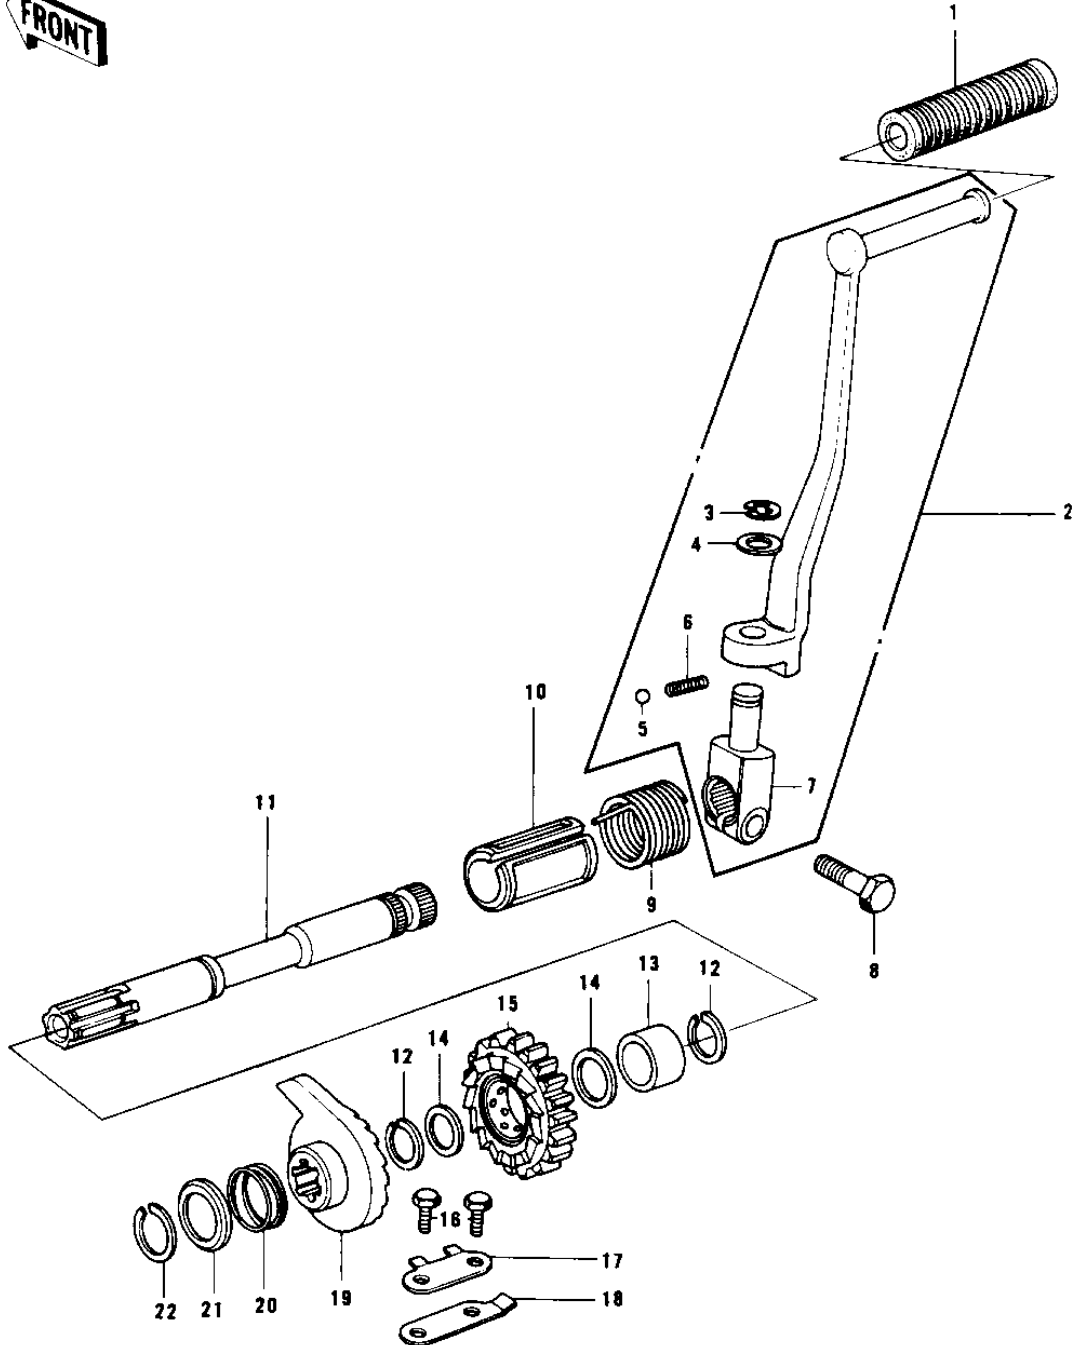

# 1978 KZ1000 LTD PARTS DIAGRAM

KICKSTARTER MECHANISM ('77-'78 B1/B2)

## KICKSTARTER MECHANISM ('77-'78 B1/B2)

ITEM NAME	PART NUMBER	QUANTITY
RUBBER KICK PEDAL (Ref # 1)	13063-004	1
PEDAL,KICKSTARTER (Ref # 2)	13058-044	1
CIRCLIP 10MM (Ref # 3)	482J0100	1
WASHER BRAKE PEDAL (Ref # 4)	92022-085	1
BALL STEEL 1/4' (Ref # 5)	600A0800	1
SPRING KICK PEDAL (Ref # 6)	92081-020	1
BOSS-KICK PEDAL (Ref # 7)	13061-014	1
BOLT-HEX HEAD,10X25 (Ref # 8)	114B1025	1
SPRING,KICKSTARTER (Ref # 9)	92082-004	1
GUID,KICK SHAFT (Ref # 10)	13070-005	1
SHAFT,KICKSTARTER (Ref # 11)	13066-029	1
SHAFT,KICKSTARTER (Ref # 11)	13066-1004	1
CIRCLIP,25MM (Ref # 12)	92033-025	2
COLLAR,KICKSHAFT (Ref # 13)	92028-126	1
WASHER,PLAIN,22MM (Ref # 14)	92022-207	2
GEAR,KICKSTARTER 19T (Ref # 15)	13068-028	1
GEAR,KICKSTARTER (Ref # 15)	59051-1006	1
BOLT-UPSET 6X14 (Ref # 16)	112B0614	2
WASHER-LOCK (Ref # 17)	92024-036	1
STOPPER,KICKSTARTER (Ref # 18)	13072-012	1
RATCHET,KICK SHAFT (Ref # 19)	13078-011	1
SPRING RATCHET (Ref # 20)	92081-104	1
CAP,KICKSTARTER (Ref # 21)	92102-008	1
CIRCLIP,19MM (Ref # 22)	480J1900	1