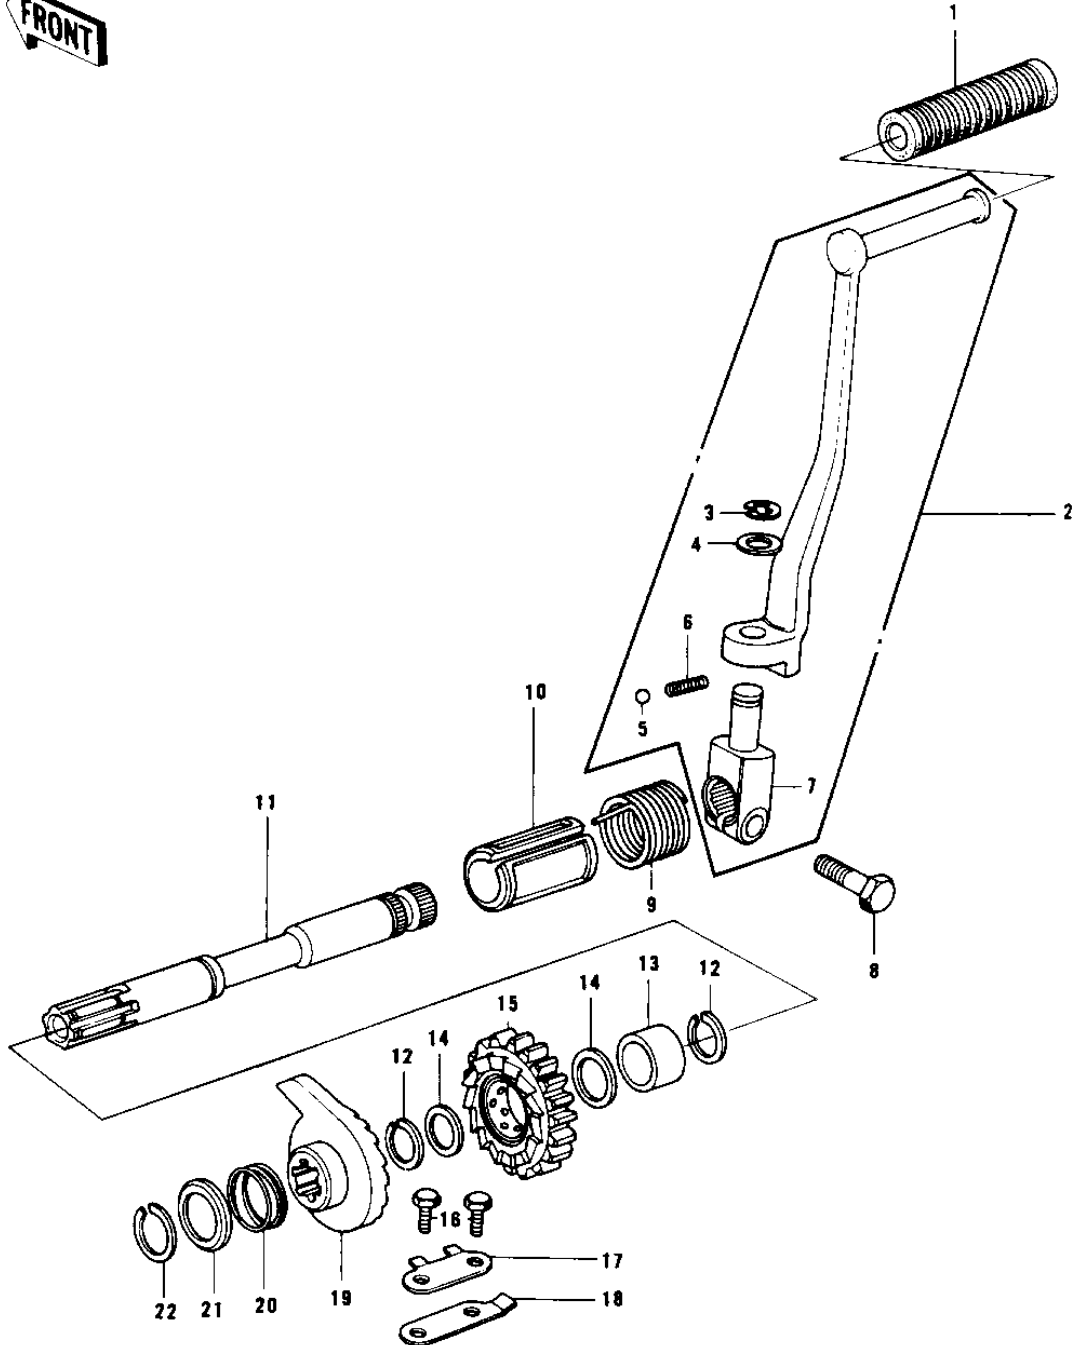

1978 KZ1000 LTD PARTS DIAGRAM

KICKSTARTER MECHANISM ('77-'78 B1/B2)

1978 KZ1000 LTD PARTS LIST

KICKSTARTER MECHANISM ('77-'78 B1/B2)

ITEM NAME	PART NUMBER	QUANTITY
RUBBER KICK PEDAL (Ref # 1)	13063-004	1
PEDAL,KICKSTARTER (Ref # 2)	13058-044	1
CIRCLIP 10MM (Ref # 3)	482J0100	1
WASHER BRAKE PEDAL (Ref # 4)	92022-085	1
BALL STEEL 1/4' (Ref # 5)	600A0800	1
SPRING KICK PEDAL (Ref # 6)	92081-020	1
BOSS-KICK PEDAL (Ref # 7)	13061-014	1
BOLT-HEX HEAD,10X25 (Ref # 8)	114B1025	1
SPRING,KICKSTARTER (Ref # 9)	92082-004	1
GUID,KICK SHAFT (Ref # 10)	13070-005	1
SHAFT,KICKSTARTER (Ref # 11)	13066-029	1
SHAFT,KICKSTARTER (Ref # 11)	13066-1004	1
CIRCLIP,25MM (Ref # 12)	92033-025	2
COLLAR,KICKSHAFT (Ref # 13)	92028-126	1
WASHER,PLAIN,22MM (Ref # 14)	92022-207	2
GEAR,KICKSTARTER 19T (Ref # 15)	13068-028	1
GEAR,KICKSTARTER (Ref # 15)	59051-1006	1
BOLT-UPSET 6X14 (Ref # 16)	112B0614	2
WASHER-LOCK (Ref # 17)	92024-036	1
STOPPER,KICKSTARTER (Ref # 18)	13072-012	1
RATCHET,KICK SHAFT (Ref # 19)	13078-011	1
SPRING RATCHET (Ref # 20)	92081-104	1
CAP,KICKSTARTER (Ref # 21)	92102-008	1
CIRCLIP,19MM (Ref # 22)	480J1900	1