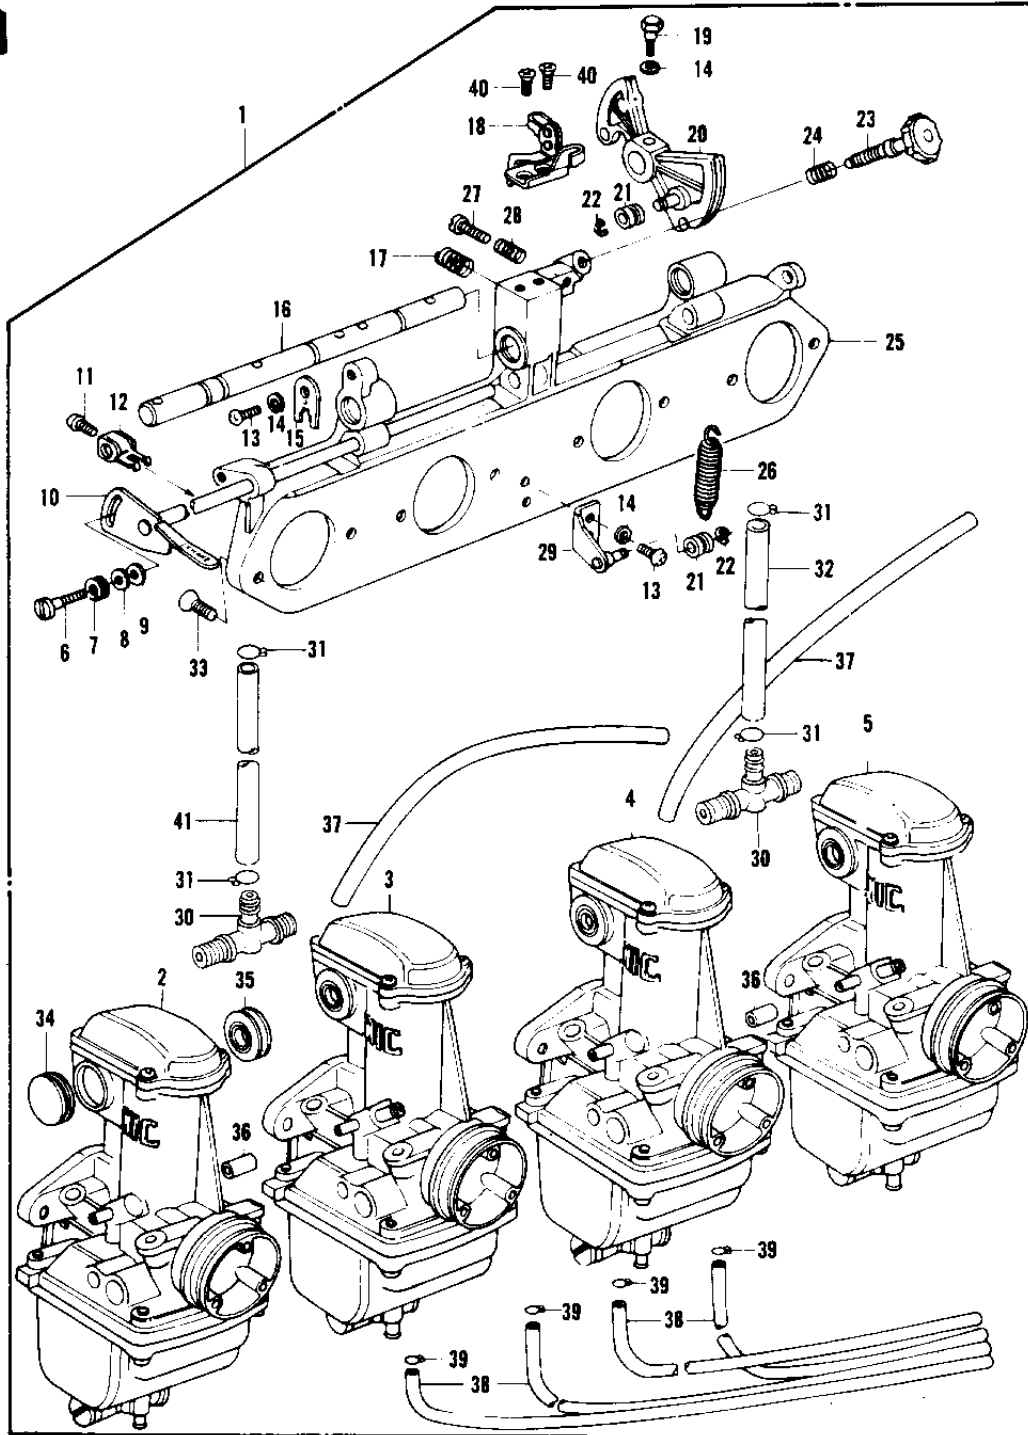

# 1978 KZ1000 LTD PARTS DIAGRAM

CARBURETOR ASSY (KZ1000-B1)

# 1978 KZ1000 LTD PARTS LIST

## CARBURETOR ASSY (KZ1000-B1)

ITEM NAME	PART NUMBER	QUANTITY
CARBURETOR ASSY (Ref # 1)	16001-1055	1
CARBURETOR,L.H,OUTSID (Ref # 2)	16001-1075	1
CARBURETOR,L.H INSIDE (Ref # 3)	16001-1076	1
CARBURETOR,R.H INN (Ref # 4)	16001-1095	1
CARBURETOR,R.H OUTSID (Ref # 5)	16001-1078	1
SCREW (Ref # 6)	16046-005	1
SPRING,F (Ref # 7)	16040-009	1
WASHER PLAIN 5MM (Ref # 8)	410B0500	1
WASHER,PLAIN (Ref # 9)	16039-019	1
SHAFT,STARTER PLUNGER (Ref # 10)	16041-021	1
SCREW,PAN HEAD,5X7 (Ref # 11)	16046-007	4
LEVER,STARTER PLUNGER (Ref # 12)	13168-1026	4
SCREW-PAN-CROS (Ref # 13)	220B0514	3
WASHER SPRING 5MM (Ref # 14)	461F0500	4
PLATE,SHAFT STOPPER (Ref # 15)	16055-012	1
SHAFT,CARB CONNECTION (Ref # 16)	16041-017	1
SPRING,CABLE PULLY (Ref # 17)	16040-022	1
BRACKET,THROTTLE CABL (Ref # 18)	16077-017	1
BOLT,HEX HEAD,5X14 (Ref # 19)	16067-006	1
PULLEY,THROTTLE CABLE (Ref # 20)	16068-015	1
RING (Ref # 21)	16073-016	2
CIRCLIP 3MM (Ref # 22)	482K3000	2
SCREW,THROTTLE STOP (Ref # 23)	16021-1010	1
SPRING,THROTTLE STOP (Ref # 24)	16022-017	1
HOLDER,CARBURETOR (Ref # 25)	16065-049	1
SPRING,THROTTLE PULLY (Ref # 26)	92081-1028	1
SCREW (Ref # 27)	16021-032	1
SPRING,THROTTLE ADJST (Ref # 28)	16022-010	1
BRACKET,THROTTLE CABL (Ref # 29)	16077-016	1

## CARBURETOR ASSY (KZ1000-B1)

ITEM NAME	PART NUMBER	QUANTITY
JOINT,FUEL PIPE (Ref # 30)	16046-002	2
CLAMP,CARB CONECT HOS (Ref # 31)	92037-056	4
HOSE,FUEL (Ref # 32)	92059-144	1
CAP,RUBBER (Ref # 33)	16039-042	2
GROMMET,CARBURETOR (Ref # 35)	92071-104	6
HOSE,6X11.5X16 (Ref # 36)	92059-141	2
HOSE,AIR VENT,5X8X550 (Ref # 37)	92059-1028	2
HOSE,FUEL OVERFLOW (Ref # 38)	92059-147	4
CLAMP,OVERFLOW HOSE (Ref # 39)	92037-173	4
SCREW CNTSNK HD 5X10 (Ref # 40)	221B0510A	2
HOSE,6.50X11.50X100 (Ref # 41)	92059-1059	1