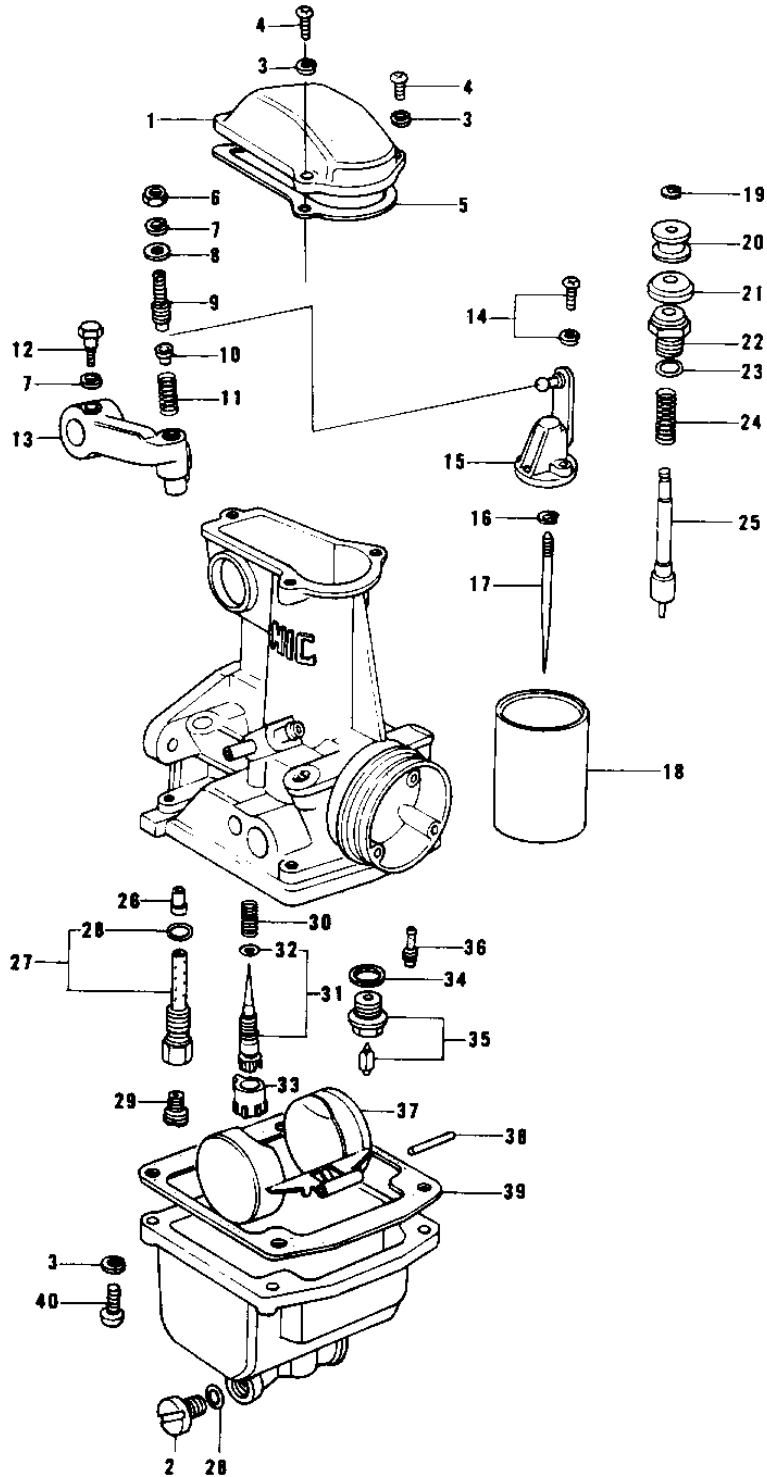

# 1978 KZ1000 LTD PARTS DIAGRAM

CARBURETOR PARTS (KZ1000-B1)

# 1978 KZ1000 LTD PARTS LIST

## CARBURETOR PARTS (KZ1000-B1)

ITEM NAME	PART NUMBER	QUANTITY
TOP,MIXING CHAMBER (Ref # 1)	16005-027	4
SCREW,GUIDE (Ref # 2)	16049-007	4
WASHER SPRING 4MM (Ref # 3)	461F0400	28
SCREW-PAN-WS-CROS (Ref # 4)	223B0414	12
GASKET,CHAMBER TOP (Ref # 5)	16019-031	4
NUT,5MM (Ref # 6)	16003-013	4
WASHER SPRING 5MM (Ref # 7)	461F0500	8
WASHER,PLAIN (Ref # 8)	16039-016	4
SCREW,SLOTTED (Ref # 9)	16046-012	4
SEAT,SPRING (Ref # 10)	16057-002	4
SPRING (Ref # 11)	16040-026	4
BOLT,HEX HEAD,5X14 (Ref # 12)	16067-006	4
LEVER,THROTTLE (Ref # 13)	39075-1001	4
SCREW,PAN HEAD,3X14 (Ref # 14)	16033-031	8
BRACKET,THROTTLE VALV (Ref # 15)	16007-028	4
CIRCLIP (Ref # 16)	16008-010	4
JET NEEDLE,5DL3 (Ref # 17)	16009-071	4
VALVE,THROTTLE,CA1.5 (Ref # 18)	16025-085	4
CIRCLIP (Ref # 19)	16076-003	4
COLLAR (Ref # 20)	16073-014	4
CAP,STARTER PLUNGER (Ref # 21)	16039-015	4
CAP,STARTER PLUNGER (Ref # 22)	16012-015	4
"O" RING,9MM (Ref # 23)	670B1509	4
SPRING,STARTER PLUG (Ref # 24)	16013-008	4
PLUNGER,STARTER (Ref # 25)	16016-021	4
NEEDLE JET,AO-5 (Ref # 26)	16017-1034	4
PIPE,BLEED (Ref # 27)	16047-006	4
"O" RING,MAIN JET COV (Ref # 28)	16038-016	8
MAIN JET,#A105R (Ref # 29)	92063-1042	4

### CARBURETOR PARTS (KZ1000-B1)

ITEM NAME	PART NUMBER	QUANTITY
MAIN JET,#A102.5 (Ref # 29)	92063-1028	(4
JET-MAIN NO 107.5R (Ref # 29)	92063-073	(4
MAIN JET,#110R (Ref # 29)	92063-1038	(4
JET-MAIN NO 112.5R (Ref # 29)	92063-075	(4
SPRING,PILOT SCREW (Ref # 30)	16022-016	4
SCREW,PILOT ADJUSTING (Ref # 31)	16014-018	4
"O" RING (Ref # 32)	16038-024	4
CAP,LIMITTER (Ref # 33)	16012-022	4
WASHER FLOAT VLV SEAT (Ref # 34)	16029-004	4
FLOAT VALVE ASSY (Ref # 35)	16030-027	4
JET-PILOT NO.15 (Ref # 36)	92064-1003	4
FLOAT (Ref # 37)	16031-031	4
FLOAT PIN (Ref # 38)	16032-003	4
GASKET,FLOAT CHAMBER (Ref # 39)	11009-1563	4
SCREW PAN HEAD 4X16 (Ref # 40)	220B0416	16