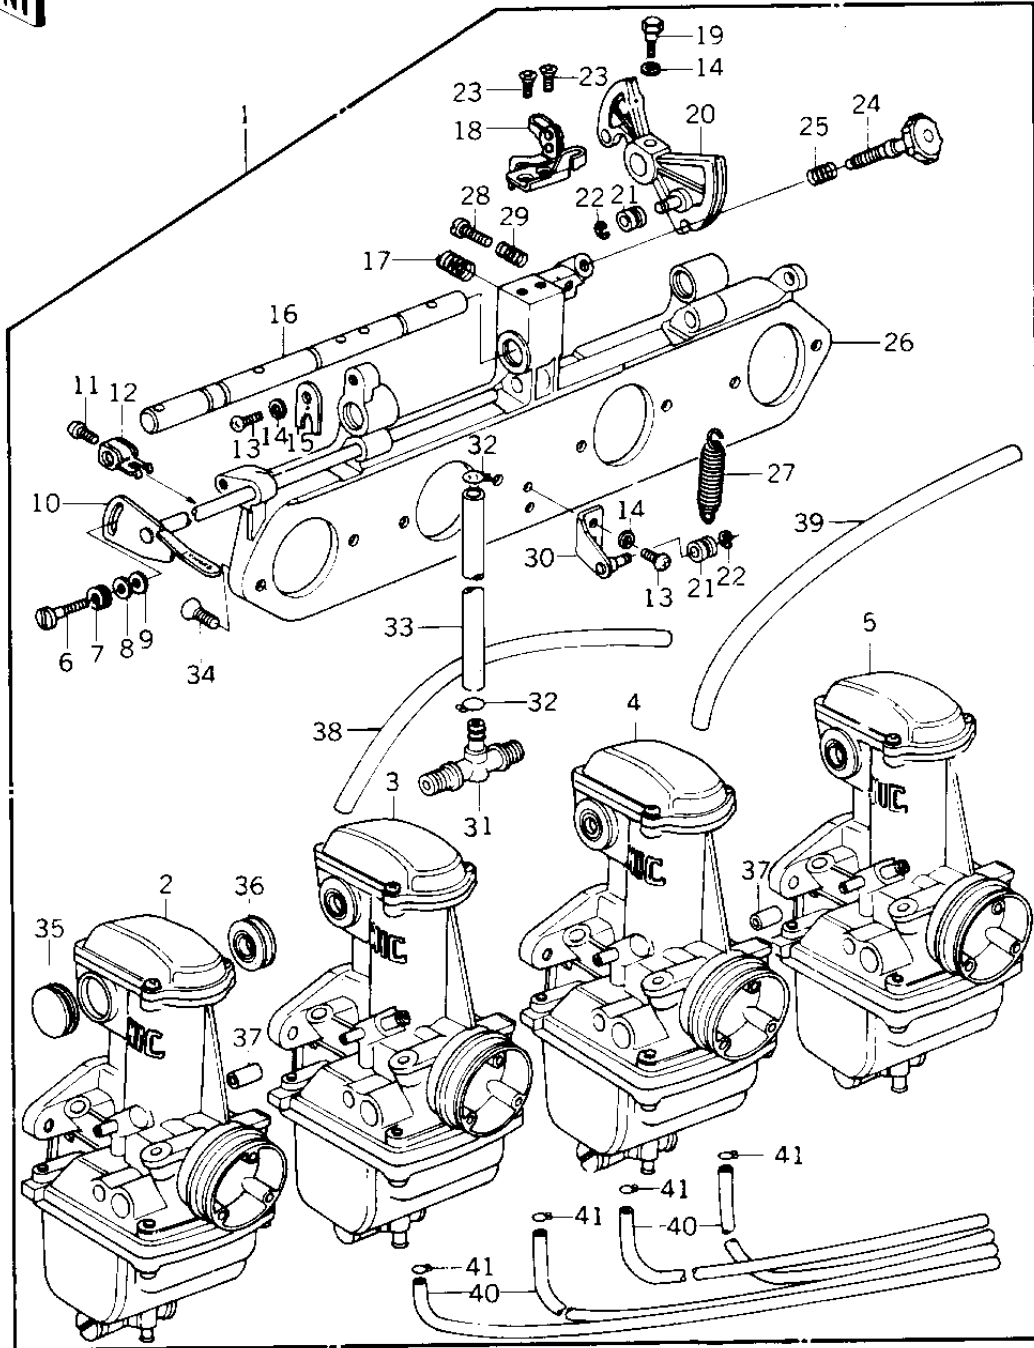

1978 KZ1000 LTD PARTS DIAGRAM

CARBURETOR ASSY (KZ1000-B2)