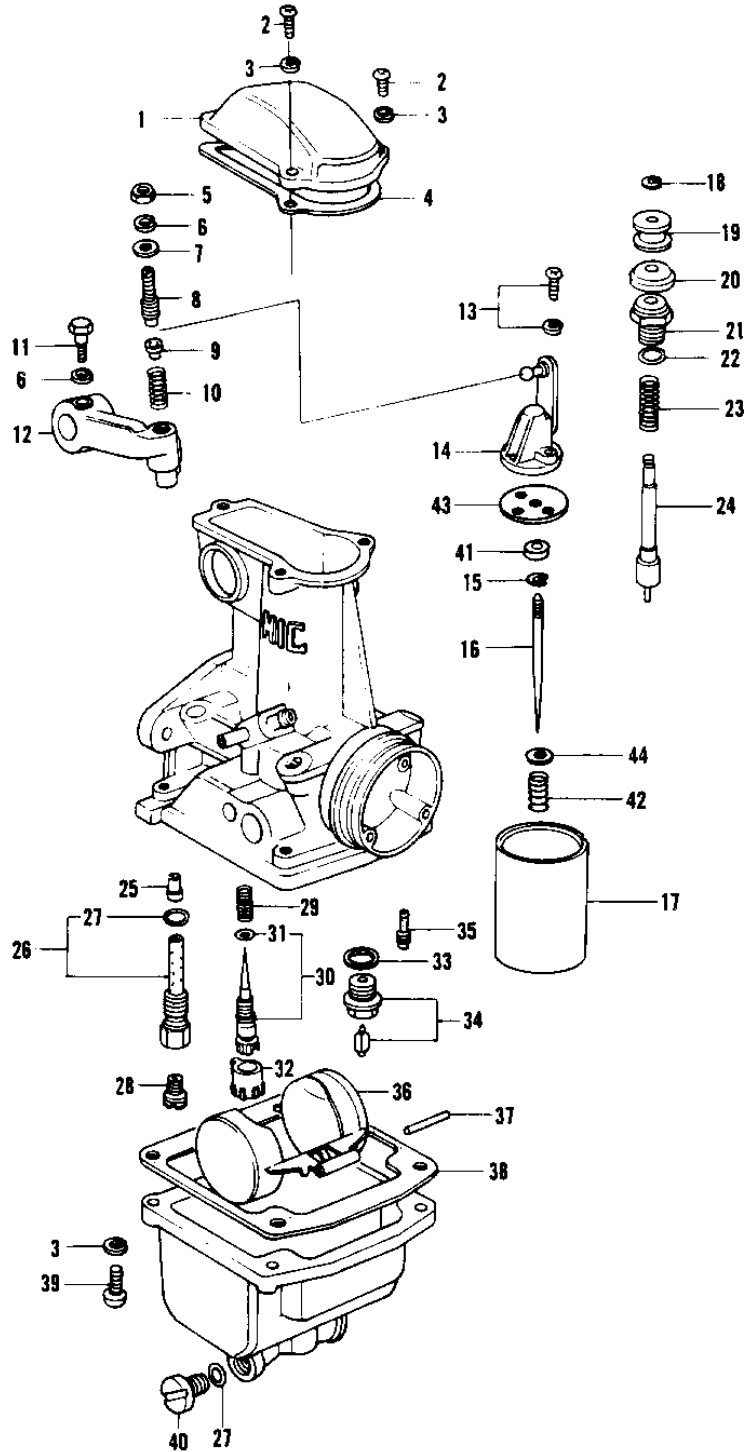

1978 KZ1000 LTD PARTS DIAGRAM

CARBURETOR PARTS (KZ1000-B2)

1978 KZ1000 LTD PARTS LIST

CARBURETOR PARTS (KZ1000-B2)

ITEM NAME	PART NUMBER	QUANTITY
TOP,MIXING CHAMBER (Ref # 1)	16005-027	4
SCREW-PAN-WS-CROS (Ref # 2)	223B0414	12
WASHER SPRING 4MM (Ref # 3)	461F0400	28
GASKET,CHAMBER TOP (Ref # 4)	16019-031	4
NUT,5MM (Ref # 5)	16003-013	4
WASHER SPRING 5MM (Ref # 6)	461F0500	8
WASHER,PLAIN (Ref # 7)	16039-016	4
SCREW,SLOTTED (Ref # 8)	16046-012	4
SEAT,SPRING (Ref # 9)	16057-002	4
SPRING (Ref # 10)	16040-026	4
BOLT,HEX HEAD,5X14 (Ref # 11)	16067-006	4
LEVER,THROTTLE (Ref # 12)	39075-1001	4
SCREW,PAN HEAD,3X14 (Ref # 13)	16033-031	8
BRACKET,THROTTLE VLV (Ref # 14)	11034-1238	4
CIRCLIP (Ref # 15)	16008-010	4
JET NEEDLE,5CN7 (Ref # 16)	16009-1014	4
VALVE,THROTTLE,CAZ.0 (Ref # 17)	16025-1014	4
CIRCLIP (Ref # 18)	16076-003	4
COLLAR (Ref # 19)	16073-014	4
CAP,STARTER PLUNGER (Ref # 20)	16039-015	4
CAP,STARTER PLUNGER (Ref # 21)	16012-015	4
"O" RING,9MM (Ref # 22)	670B1509	4
SPRING,STARTER PLUG (Ref # 23)	16013-008	4
PLUNGER,STARTER (Ref # 24)	16016-021	4
NEEDLE JET,AO-3 (Ref # 25)	16017-1017	4
PIPE,BLEED (Ref # 26)	49122-1004	4
"O" RING,MAIN JET COV (Ref # 27)	16038-016	8
MAIN JET,#A102.5 (Ref # 28)	92063-1028	4
SPRING,PILOT SCREW (Ref # 29)	16022-016	4

1978 KZ1000 LTD PARTS LIST

CARBURETOR PARTS (KZ1000-B2)

ITEM NAME	PART NUMBER	QUANTITY
SCREW,PILOT ADJUSTING (Ref # 30)	16014-018	4
"O" RING (Ref # 31)	16038-024	4
CAP,LIMITER (Ref # 32)	11012-1041	4
WASHER FLOAT VLV SEAT (Ref # 33)	16029-004	4
FLOAT VALVE ASSY (Ref # 34)	16030-027	4
PILOT JET,#A15 (Ref # 35)	92064-1017	4
FLOAT (Ref # 36)	16031-031	4
FLOAT PIN (Ref # 37)	16032-003	4
GASKET,FLOAT CHAMBER (Ref # 38)	11009-1563	4
SCREW PAN HEAD 4X16 (Ref # 39)	220B0416	16
SCREW,GUIDE (Ref # 40)	16049-007	4
RING,JET NEEDLE (Ref # 41)	92027-1103	1
SPRING,JET NEEDLE (Ref # 42)	92081-1072	4
PLATE,JET NEEDLE (Ref # 43)	13169-1107	4
WASHER,THROTTLE VALVE (Ref # 44)	92022-1024	4