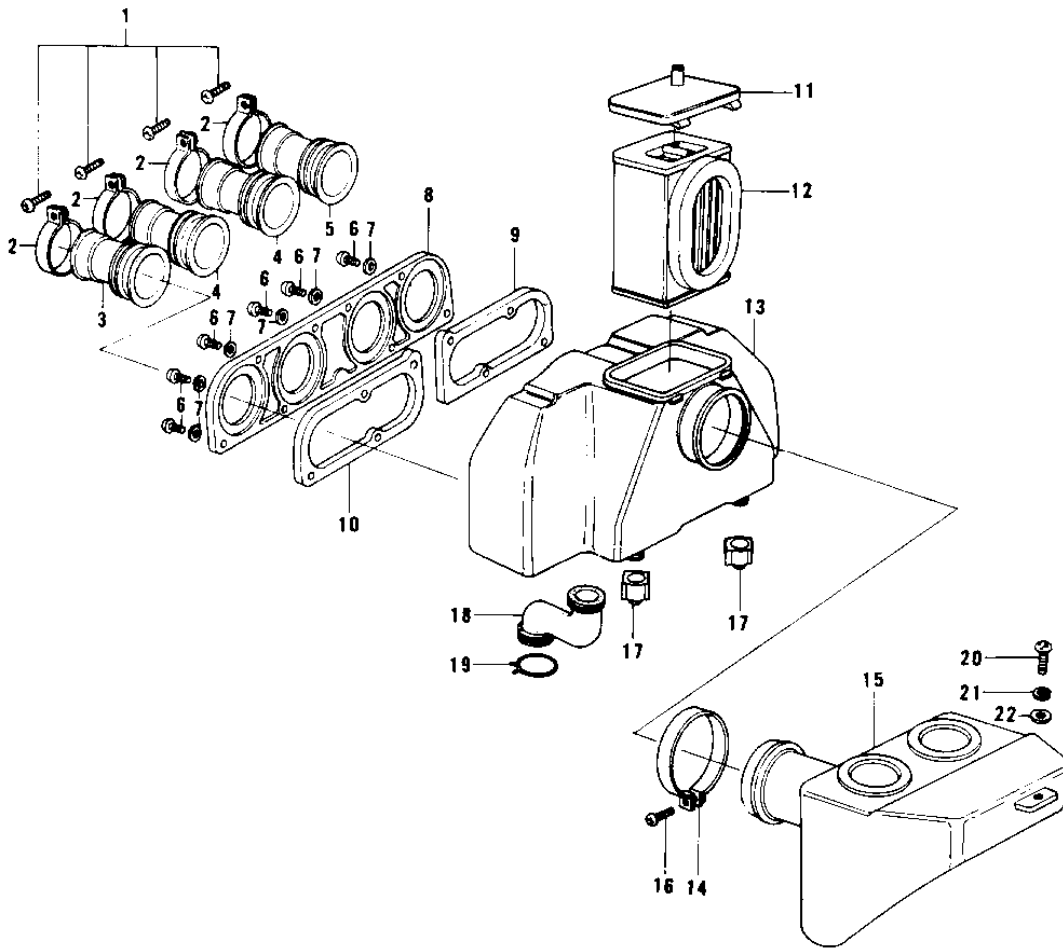

1977 KZ1000 LTD PARTS DIAGRAM

AIR CLEANER ('77-'78 B1/B2)

1977 KZ1000 LTD PARTS LIST

AIR CLEANER ('77-'78 B1/B2)

ITEM NAME	PART NUMBER	QUANTITY
SCREW-PAN-CROS (Ref # 1)	220B0535	4
CLAMP-INLET PIPE (Ref # 2)	92037-061	4
DUCT,AIR CLEANER,#1 (Ref # 3)	14073-1022	1
DUCT,AIR CLEANER,#2,3 (Ref # 4)	14073-1023	2
DUCT,AIR CLEANER,#4 (Ref # 5)	14073-1024	1
SCREW PAN HEAD 4X16 (Ref # 6)	220B0416	8
WASHER PLAIN 4MM (Ref # 7)	410B0400	8
PLATE,CARBURETOR HOLD (Ref # 8)	11040-001	1
PLATE,CARBURETOR HOLD (Ref # 9)	11040-003	1
PLATE,CARBURETOR HOLD (Ref # 10)	11040-002	1
CAP,AIR CLEANER (Ref # 11)	11012-075	1
CAP,AIR CLEANER (Ref # 11)	11012-075	1
ELEMENT,AIR CLNR (Ref # 12)	11013-063	1
BODY,AIR CLEANER (Ref # 13)	11011-1025	1
CLAMP (Ref # 14)	92037-106	1
SILENCER (Ref # 15)	11016-009	1
BOLT,5X50 (Ref # 16)	92011-036	1
CAP,DRAIN (Ref # 17)	11012-1083	2
TUBE,DRAIN (Ref # 18)	92059-124	1
CLAMP BREATHER PIPE (Ref # 19)	92037-028	1
SCREW PAN HEAD 6X16 (Ref # 20)	220B0616	1
WASHER SPRING 6MM (Ref # 21)	461F0600	1
WASHER PLAIN 6MM (Ref # 22)	410B0600	1