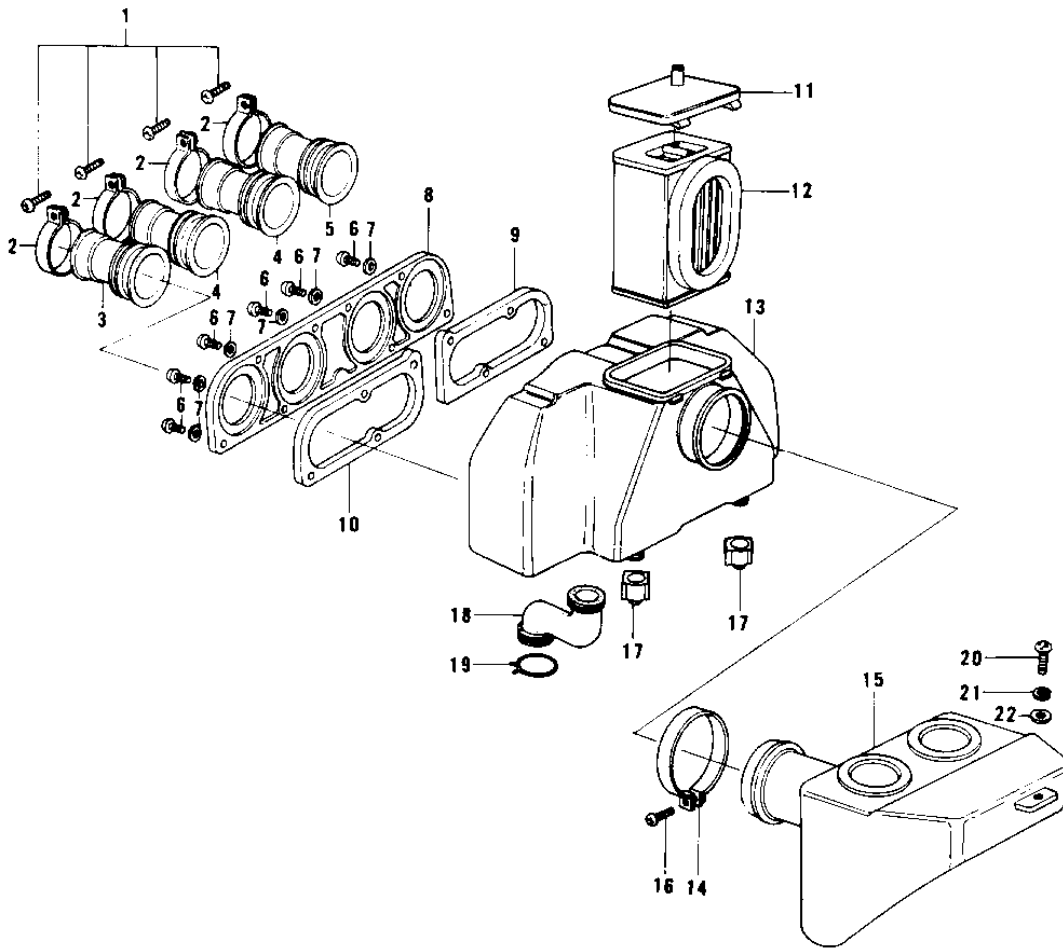

1978 KZ1000 LTD PARTS DIAGRAM

AIR CLEANER ('77-'78 B1/B2)

1978 KZ1000 LTD PARTS LIST

AIR CLEANER ('77-'78 B1/B2)

ITEM NAME	PART NUMBER	QUANTITY
SCREW-PAN-CROS (Ref # 1)	220B0535	4
CLAMP-INLET PIPE (Ref # 2)	92037-061	4
DUCT,AIR CLEANER,#1 (Ref # 3)	14073-1022	1
DUCT,AIR CLEANER,#2,3 (Ref # 4)	14073-1023	2
DUCT,AIR CLEANER,#4 (Ref # 5)	14073-1024	1
SCREW PAN HEAD 4X16 (Ref # 6)	220B0416	8
WASHER PLAIN 4MM (Ref # 7)	410B0400	8
PLATE,CARBURETOR HOLD (Ref # 8)	11040-001	1
PLATE,CARBURETOR HOLD (Ref # 9)	11040-003	1
PLATE,CARBURETOR HOLD (Ref # 10)	11040-002	1
CAP,AIR CLEANER (Ref # 11)	11012-075	1
CAP,AIR CLEANER (Ref # 11)	11012-075	1
ELEMENT,AIR CLNR (Ref # 12)	11013-063	1
BODY,AIR CLEANER (Ref # 13)	11011-1025	1
CLAMP (Ref # 14)	92037-106	1
SILENCER (Ref # 15)	11016-009	1
BOLT,5X50 (Ref # 16)	92011-036	1
CAP,DRAIN (Ref # 17)	11012-1083	2
TUBE,DRAIN (Ref # 18)	92059-124	1
CLAMP BREATHER PIPE (Ref # 19)	92037-028	1
SCREW PAN HEAD 6X16 (Ref # 20)	220B0616	1
WASHER SPRING 6MM (Ref # 21)	461F0600	1
WASHER PLAIN 6MM (Ref # 22)	410B0600	1