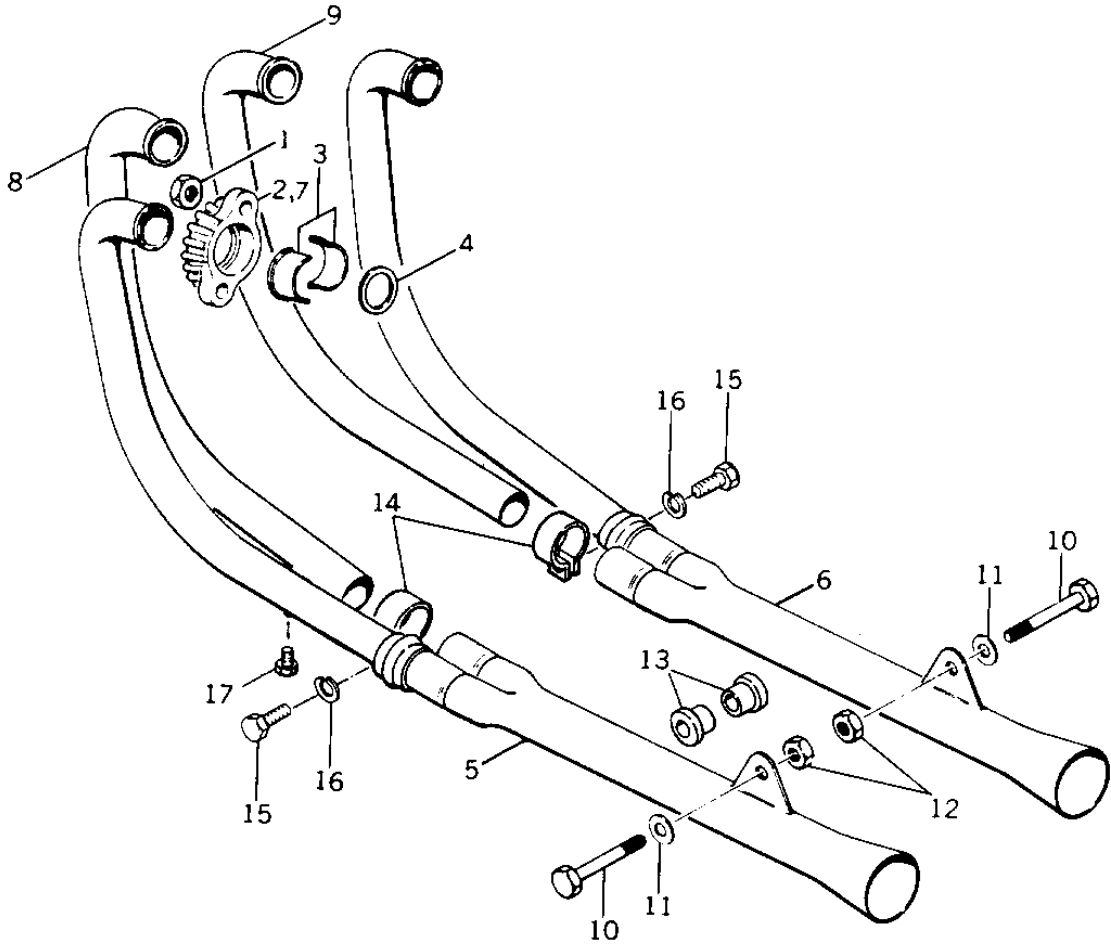

1978 KZ1000 LTD PARTS DIAGRAM

MUFFLERS (77-78 B1/B2)

1978 KZ1000 LTD PARTS LIST

MUFFLERS ('77-'78 B1/B2)

ITEM NAME	PART NUMBER	QUANTITY
NUT,LOCK,8MM (Ref # 1)	92017-013	8
HOLDER,EXHAUST PIPE, (Ref # 2)	18069-1005	2
INSERT,EXHAUST PIPE (Ref # 3)	92027-170	8
GASKET,EXHAUST PIPE H (Ref # 4)	11009-1906	4
MUFFLER,LEFT (Ref # 5)	18001-1064	1
MUFFLER,LEFT (Ref # 5)	18001-1064	1
MUFFLER,LEFT (Ref # 5)	18001-1064	1
MUFFLER,RIGHT (Ref # 6)	18001-1065	1
MUFFLER,RIGHT (Ref # 6)	18001-1065	1
MUFFLER,RIGHT (Ref # 6)	18001-1065	1
HOLDER,EXHAUST PIPE, (Ref # 7)	18069-1004	2
EXHAUST PIPE,L.H. INN (Ref # 8)	18049-1005	1
EXHAUST PIPE,R.H. INN (Ref # 9)	18049-1006	1
EXHAUST PIPE,R.H. INN (Ref # 9)	18049-1006	1
BOLT-HEX HEAD,10X60 (Ref # 10)	113N1060	2
WASHER,PLAIN,10MM (Canada) (Ref # 11)	410D1000	2
NUT,LOCK,10MM (Ref # 12)	92019-021	2
BUSHING,MUFFLER FITT (Ref # 13)	92092-010	2
CLAMP,EXH PIPE CONNCT (Ref # 14)	92037-180	4
BOLT-SMALL-UPSET 8X25 (Ref # 15)	115G0825	2
WASHER SPRING 8MM (Ref # 16)	461F0800	2
BOLT (6X10) (Ref # 17)	110R0610	4