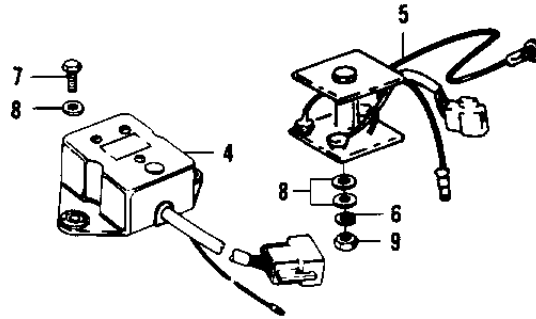

1977 KZ1000 LTD PARTS DIAGRAM

GENERATOR/REGULATOR ('77-'78 B1/B2)

Ref.

1
1
1
B: 399-

1977 KZ1000 LTD PARTS LIST

GENERATOR/REGULATOR ('77-'78 B1/B2)

ITEM NAME	PART NUMBER	QUANTITY
ROTOR (Ref # 1)	21007-1004	1
ROTOR (Ref # 1)	21007-1004	1
ROTOR (Ref # 1)	21007-1005	1
STATOR ASSY (Ref # 2)	21076-023	1
BOLT,ALLEN,6X36 (Ref # 3)	120Q0636	3
BOLT,ALLEN,6X36 (Ref # 3)	120Q0636	3
REGULATOR (Ref # 4)	21066-025	1
SET,RECTIFIER (Ref # 5)	99996-1159	1
WASHER SPRING 6MM (Ref # 6)	461F0600	1
BOLT-UPSET,6X12 (Ref # 7)	112G0612	2
WASHER PLAIN 6MM (Ref # 8)	410B0600	4
NUT 6MM (Ref # 9)	311B0600	1
BOLT,8X40 (Ref # 10)	115G0840	1
BOLT,10X40 (Ref # 10-1)	92001-1201	1
BOLT,10X40 (Ref # 10-1)	92001-1201	AL
WASHER 8.5X23.5X4.5 (Ref # 11)	92022-218	1