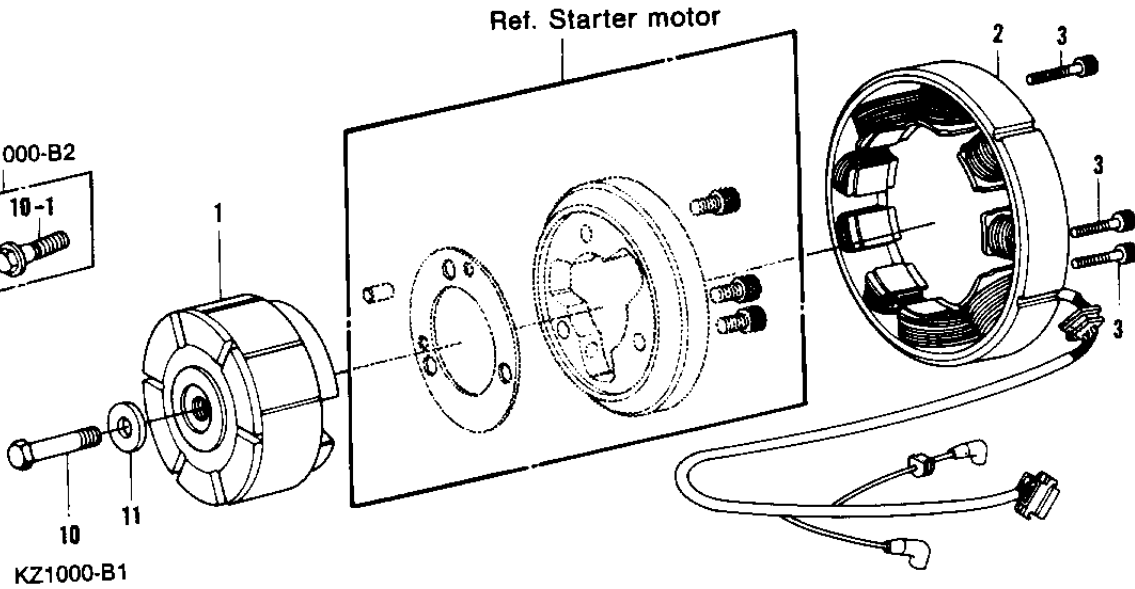

1977 KZ1000 LTD PARTS DIAGRAM

GENERATOR/REGULATOR ('77-'78 B1/B2)

Ref.

1
1
1
B: 399-

1977 KZ1000 LTD PARTS LIST

GENERATOR/REGULATOR ('77-'78 B1/B2)

ITEM NAME	PART NUMBER	QUANTITY
ROTOR (Ref # 1)	21007-1004	1
ROTOR (Ref # 1)	21007-1004	1
ROTOR (Ref # 1)	21007-1005	1
STATOR ASSY (Ref # 2)	21076-023	1
BOLT,ALLEN,6X36 (Ref # 3)	120Q0636	3
BOLT,ALLEN,6X36 (Ref # 3)	120Q0636	3
REGULATOR (Ref # 4)	21066-025	1
SET,RECTIFIER (Ref # 5)	99996-1159	1
WASHER SPRING 6MM (Ref # 6)	461F0600	1
BOLT-UPSET,6X12 (Ref # 7)	112G0612	2
WASHER PLAIN 6MM (Ref # 8)	410B0600	4
NUT 6MM (Ref # 9)	311B0600	1
BOLT,8X40 (Ref # 10)	115G0840	1
BOLT,10X40 (Ref # 10-1)	92001-1201	1
BOLT,10X40 (Ref # 10-1)	92001-1201	AL
WASHER 8.5X23.5X4.5 (Ref # 11)	92022-218	1