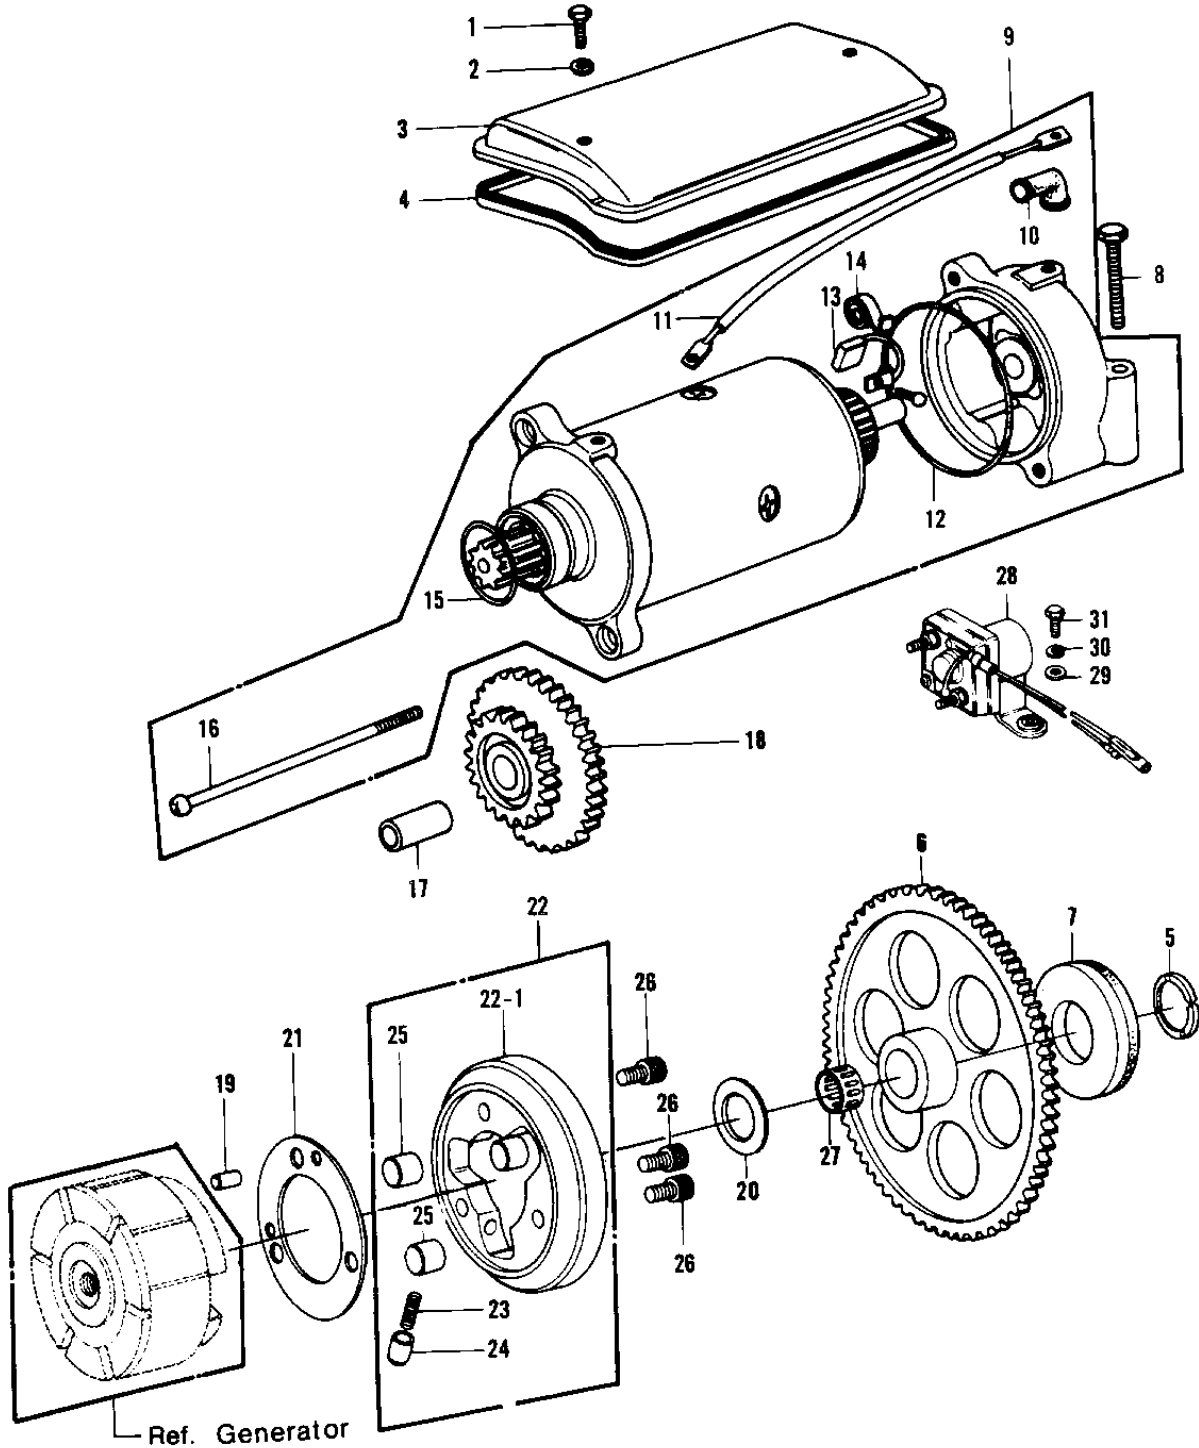

# 1978 KZ1000 LTD PARTS DIAGRAM

STARTER MOTOR/STARTER CLUTCH ('77-'78 B1)

## STARTER MOTOR/STARTER CLUTCH ('77-'78 B1)

ITEM NAME	PART NUMBER	QUANTITY
BOLT (6X10) (Ref # 1)	110R0610	2
WASHER,PLAIN,6MM (Ref # 2)	410D0600	2
COVER,STARTING MOTOR (Ref # 3)	21165-001	1
GASKET,START MOTOR CV (Ref # 4)	21166-001	1
WASHER 22.1X30.7X2.0T (Ref # 5)	92026-091	1
GEAR,STARTING CLUTCH (Ref # 6)	21167-003	1
DAMPER RUBBER 6.3T (Ref # 7)	92075-192	AR
DAMPER RUBBER 7.3T (Ref # 7)	92075-193	AR
DAMPER RUBBER 8.3T (Ref # 7)	92075-194	AR
BOLT,EXCLUSIVE (Ref # 8)	92001-1456	2
STARTER-ELECTRIC (Ref # 9)	21163-1019	1
GROMMET,CORD (Ref # 10)	21017-017	1
WIRE,STARTER MOTOR (Ref # 11)	26010-055	1
"0" RING,STARTING MTR (Ref # 12)	21027-003	1
CARBON BRUSH (Ref # 13)	21039-003	2
SPRING,CARBON BRUSH (Ref # 14)	21040-003	2
"0" RING,STARTING MTR (Ref # 15)	21027-004	1
SCREW,PAN HEAD,6X110 (Ref # 16)	21015-005	2
PIN-PISTON (Ref # 17)	13002-007	1
GEAR,STARTING MOTOR (Ref # 18)	21167-002	1
PIN,DOWEL,6X22 (Ref # 19)	551A0622	1
WASHER 22X35.5X1.0T (Ref # 20)	92026-092	1
PLATE,CLUTCH STARTER (Ref # 21)	92026-112	1
CLUTCH ASSY,STARTING (Ref # 22)	13193-1006	1
SPRING (Ref # 23)	92081-110	3
PIN (Ref # 24)	92043-087	3
PIN (Ref # 25)	92122-001	3
BOLT SOCKET 8X16 (Ref # 26)	92003-104	3
BEARING,K222620 (Ref # 27)	92046-033	1

## STARTER MOTOR/STARTER CLUTCH ('77-'78 B1)

ITEM NAME	PART NUMBER	QUANTITY
SWITCH ASSY,MAGNETIC (Ref # 28)	27010-1023	1
SWITCH ASSY,MAGNETIC (Ref # 28)	27010-1023	AL
WASHER 6.5X22X1.6T (Ref # 29)	92022-237	2
WASHER SPRING 6MM (Ref # 30)	461F0600	2
BOLT-UPSET,6X20 (Ref # 31)	112G0620	2