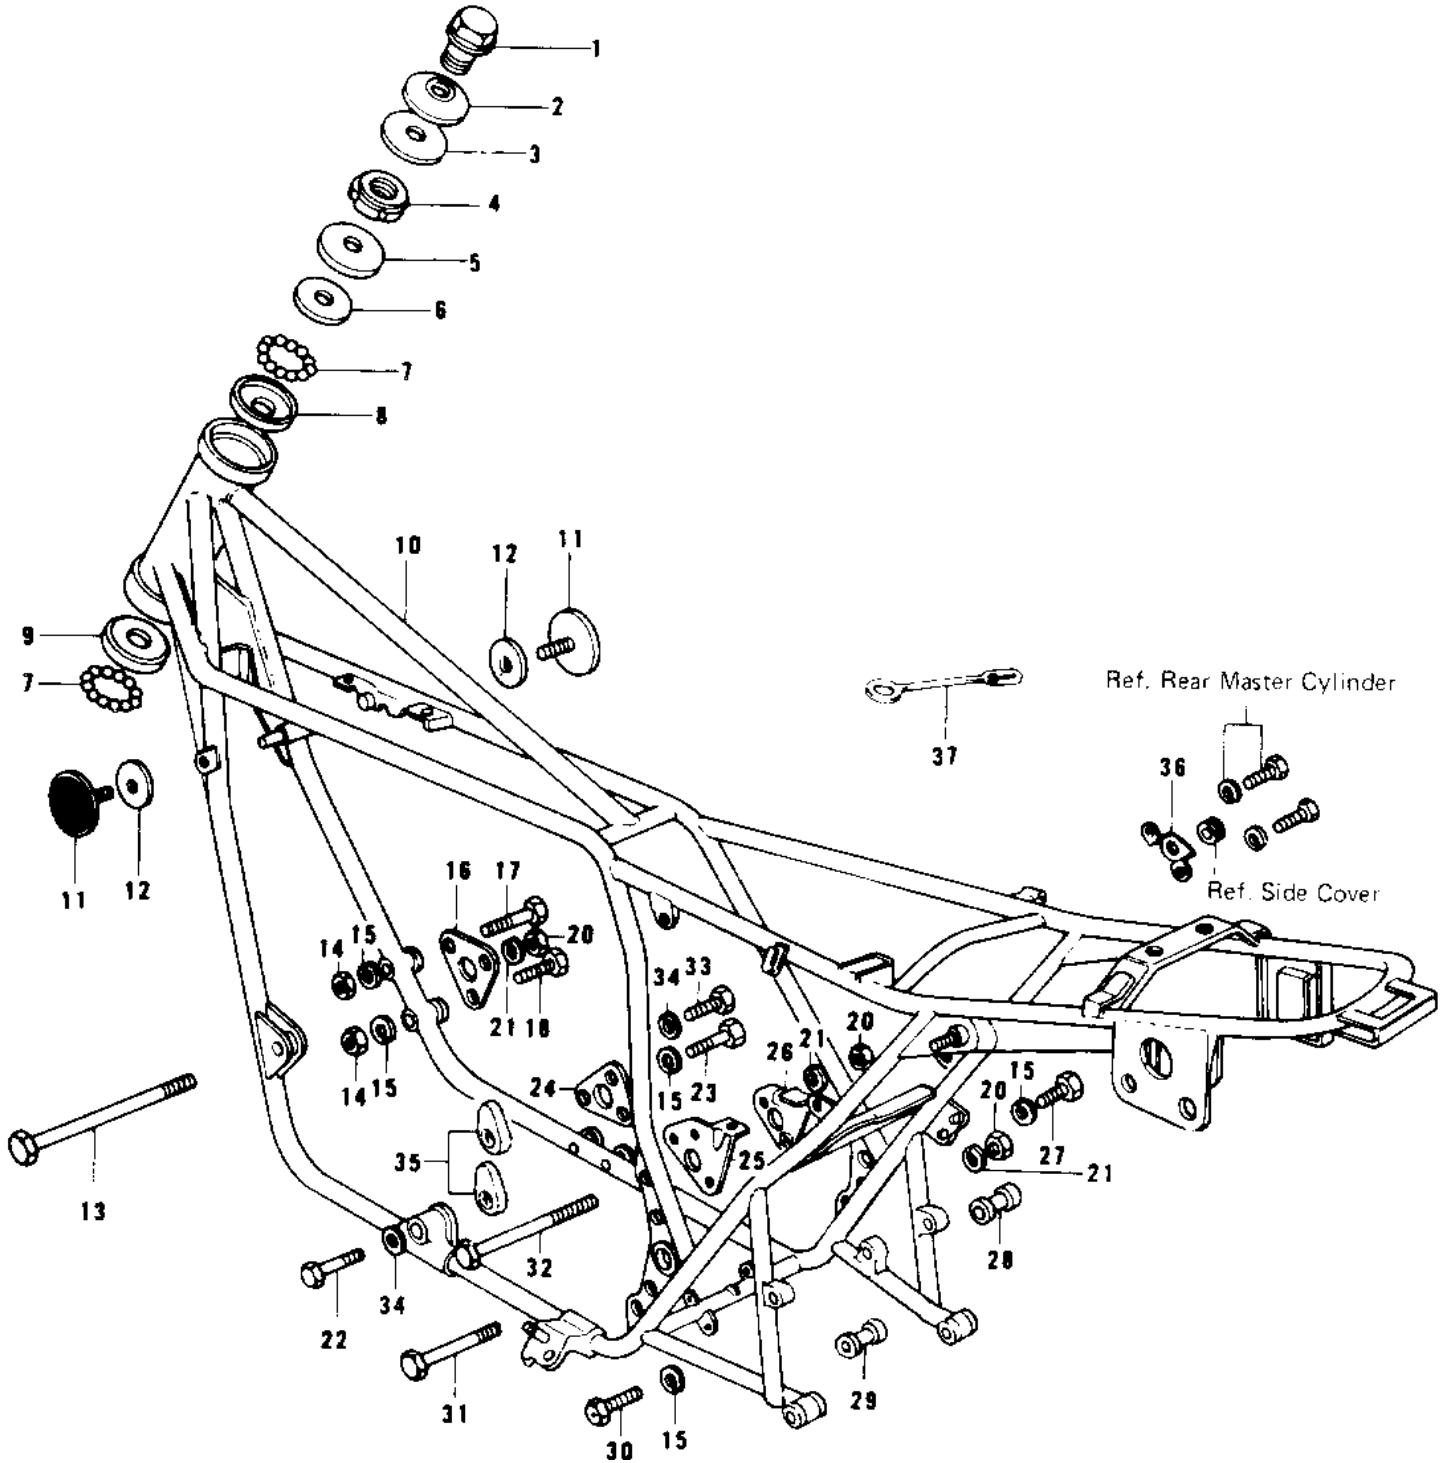

# 1978 KZ1000 LTD PARTS DIAGRAM

FRAME/FRAME FITTINGS (77-'78 B1/B2)

# 1978 KZ1000 LTD PARTS LIST

FRAME/FRAME FITTINGS ('77-'78 B1/B2)

ITEM NAME	PART NUMBER	QUANTITY
BOLT,STEERG STEM HEAD (Ref # 1)	92007-031	1
WASHER,STEERG STM HD (Ref # 2)	92022-230	1
WASHER-WAVE (Ref # 3)	46100-002	1
NUT STEERING STEM LCK (Ref # 4)	92090-007	1
CAP, STEERING STEM (Ref # 5)	46098-016	1
CONE,STRNG STM BRNG (Ref # 6)	92047-011	1
BALL STEEL 1/4' (Ref # 7)	600A0800	39
RACE STRNG STEM BERNG (Ref # 8)	92048-006	1
RACE,STRNG STM BRNG (Ref # 9)	92048-008	1
FRAME (Ref # 10)	32002-1003	1
REFLECTOR,REFLEX (Ref # 11)	28012-016	2
DAMPER RUBBER,REFLECT (Ref # 12)	92094-011	2
BOLT,ENGINE MOUNTING (Ref # 13)	92091-022	1
NUT,8MM (Ref # 14)	311B0800	2
WASHER SPRING 8MM (Ref # 15)	461F0800	8
PLATE,ENG MOUNT FRONT (Ref # 16)	32030-025	1
BOLT-8X63 (Ref # 17)	92001-1397	1
BOLT,HEX HEAD,8X59 (Ref # 18)	110G0859	1
NUT,LOCK,10MM (Ref # 20)	92019-021	3
WASHER SPRING 10MM (Ref # 21)	461F1000	3
BOLT,HEX HEAD,12X55 (Ref # 22)	92001-1262	1
BOLT-SMALL-UPSET,8X18 (Ref # 23)	115G0818	2
PLATE,ENG MOUNT LOWER (Ref # 24)	32030-026	1
PLATE,REAR ENGINE,L.H (Ref # 25)	32030-066	1
PLATE,REAR ENGINE,R.H (Ref # 26)	32030-067	1
BOLT (Ref # 27)	92001-1578	3
COLLAR,ENG MOUNTING (Ref # 28)	92027-160	1
COLLAR,ENG MOUNTING (Ref # 29)	92027-159	1
BOLT,FLANGED,8X35 (Ref # 30)	92001-1577	1

# 1978 KZ1000 LTD PARTS LIST

FRAME/FRAME FITTINGS ('77-'78 B1/B2)

ITEM NAME	PART NUMBER	QUANTITY
BOLT,ENGINE MOUNTING (Ref # 31)	92003-099	1
BOLT,ENGINE MOUNTING (Ref # 32)	92091-023	1
BOLT,HEX HEAD,12X70 (Ref # 33)	92001-1265	1
WASHER SPRING 12MM (Ref # 34)	461F1200	2
NUT,12MM (Ref # 35)	92016-045	2
BRACKET,SIDE COV,R.H (Ref # 36)	32049-101	1
CLAMP,OVER FLOW PIPE (Ref # 37)	92037-134	1