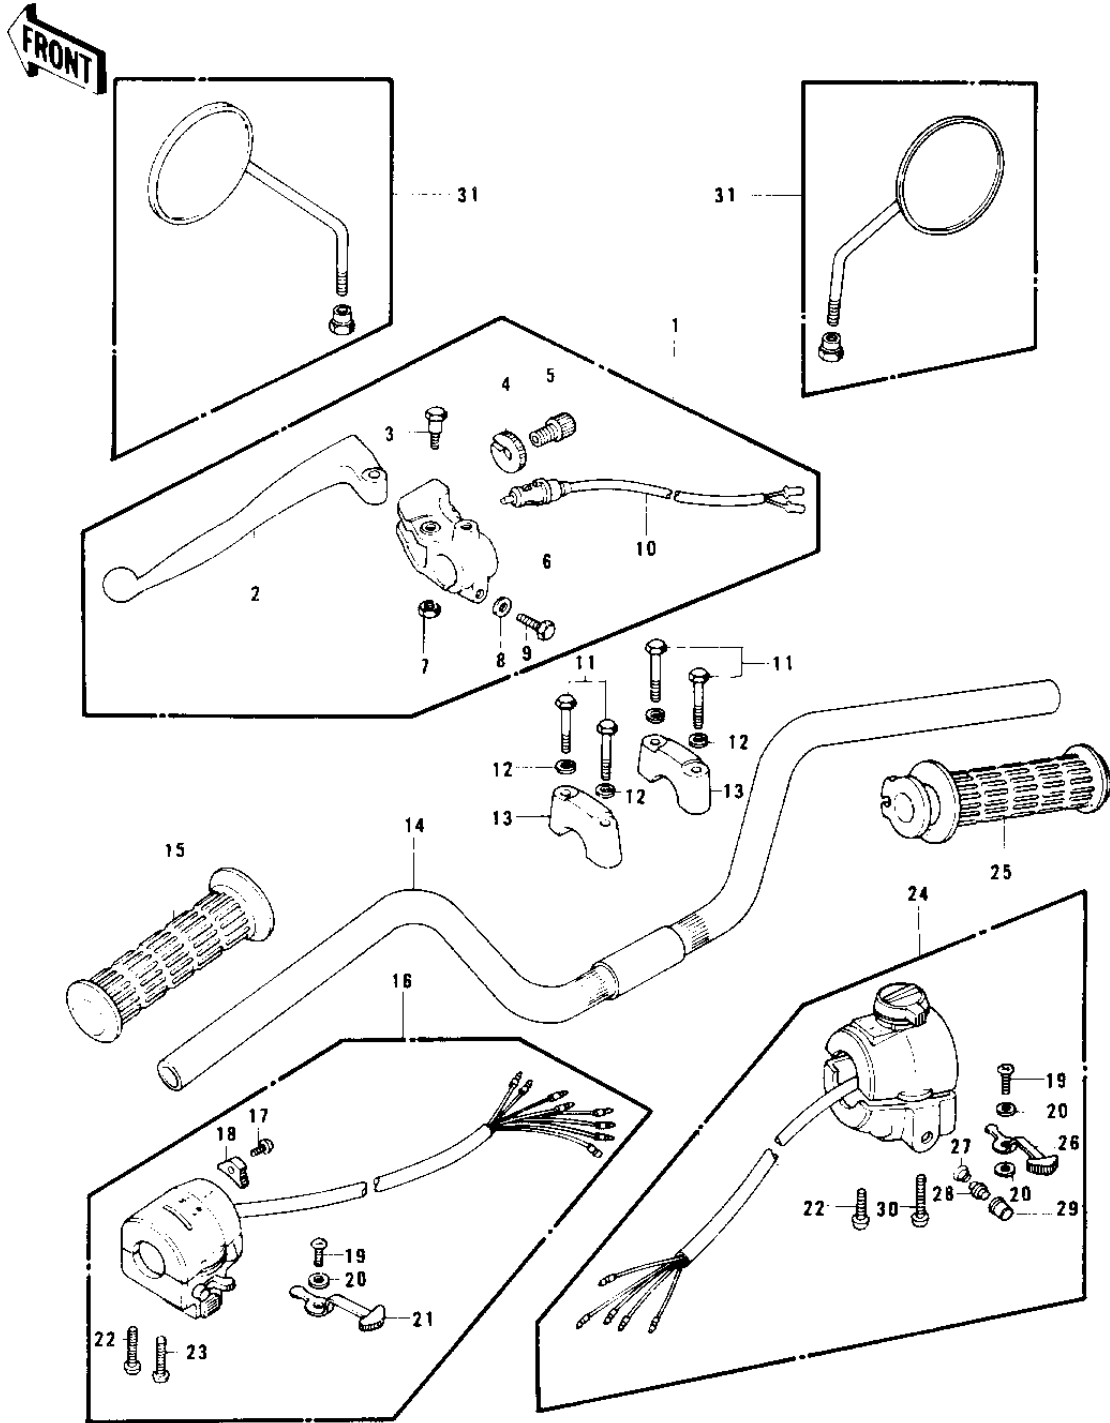

1978 KZ1000 LTD PARTS DIAGRAM

HANDLEBAR ('77-'78 B1/B2)

1978 KZ1000 LTD PARTS LIST

HANDLEBAR ('77-'78 B1/B2)

ITEM NAME	PART NUMBER	QUANTITY
LEVER ASSY,CLUTCH (Ref # 1)	46076-054	1
LEVER,CLUTCH (Ref # 2)	46092-023	1
BOLT,HEX HEAD (Ref # 3)	92007-047	1
NUT,CABLE ADJUST NUT (Ref # 4)	46056-007	1
SCREW CABLE ADJUST (Ref # 5)	46055-003	1
HOLDER,CLUTCH LEVER (Ref # 6)	46094-019	1
NUT (Ref # 7)	92019-008	1
WASHER PLAIN 6MM (Ref # 8)	410B0600	1
BOLT HEX HEAD 6X25 (Ref # 9)	110N0625	1
SWITCH,CLUTCH (Ref # 10)	27043-002	1
BOLT 8X38 (Ref # 11)	92001-1405	4
WASHER SPRING 8MM (Ref # 12)	461F0800	4
HOLDER-HANDLEBAR (Ref # 13)	46012-008	2
HANDLEBAR (Ref # 14)	46003-1002	1
RUBBER,L.H GRIP (Ref # 15)	46075-028	1
CASE ASSY,L.H (Ref # 16)	46091-055	1
SCREW CNTSNK HD 3X8 (Ref # 17)	221B0308A	1
KNOB,LIGHTING SW L.H (Ref # 18)	46044-013	1
SCREW PAN HEAD 3X5 (Ref # 19)	220B0305A	2
WASHER (Ref # 20)	92095-010	3
KNOB,LIGHTING SW L.H (Ref # 21)	46043-005	1
SCREW PAN HEAD 5X30 (Ref # 22)	220B0530	2
SCREW-PAN-CROS (Ref # 23)	220B0535	1
HOUSING ASSY,R.H. CON (Ref # 24)	46091-1031	1
HOUSING ASSY,R.H. CON (Ref # 24)	46091-1031	1
HOUSING ASSY,R.H. (Ref # 24)	46091-1038	1
HOUSING ASSY,R.H. (Ref # 24)	46091-1038	1
GRIP ASSY,THROTTLE (Ref # 25)	46019-038	1
KNOB,LIGHTING SW R.H (Ref # 26)	46043-004	1

1978 KZ1000 LTD PARTS LIST

HANDLEBAR ('77-'78 B1/B2)

ITEM NAME	PART NUMBER	QUANTITY
SWITCH ASSY,HORN BUTN (Ref # 27)	27010-1009	1
SWITCH ASSY,HORN BUTN (Ref # 28)	27010-1009	1
SWITCH ASSY,HORN BUTN (Ref # 29)	27010-1009	1
SCREW-PAN-CROS (Ref # 30)	220B0540	1
MIRROR-ASSY,LH&RH (Ref # 31)	56001-5008	2