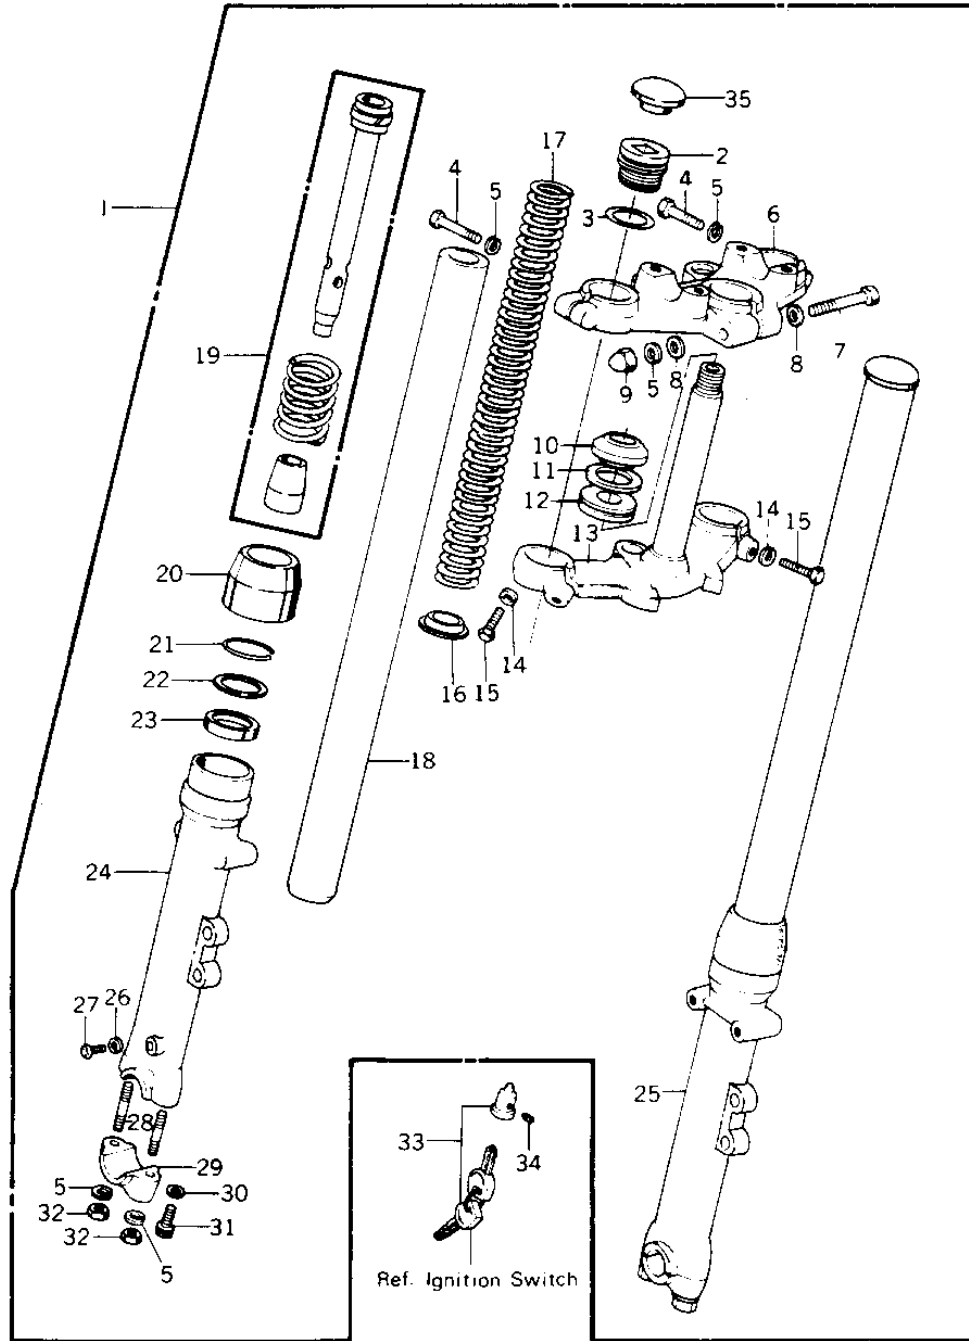

1978 KZ1000 LTD PARTS DIAGRAM

FRONT FORK (77-78 B1/B2)

1978 KZ1000 LTD PARTS LIST

FRONT FORK ('77-'78 B1/B2)

ITEM NAME	PART NUMBER	QUANTITY
FORK-FRONT (Ref # 1)	44001-1003	1
UNAVAILABLE IN PRICE BOOK (Ref # 2)	44029-1002	N/
CAP,FORK SPRING (Ref # 2)	44029-1003	2
"O" RING,FORK TOP (Ref # 3)	92055-1009	2
BOLT-HEX HEAD.8M/M (Ref # 4)	44041-045	2
WASHER SPRING 8MM (Ref # 5)	461F0800	7
HEAD,STEERING (Ref # 6)	44039-073	1
BOLT-STEERING STEM HD (Ref # 7)	44041-042	1
WASHER PLAIN 8MM (Ref # 8)	410B0800	2
NUT FUEL TANK FRONT (Ref # 9)	92020-007	1
CONE,STEERING STEM (Ref # 10)	92047-012	1
WASHER,PLAIN (Ref # 11)	92022-231	1
OIL SEAL,STEERING STM (Ref # 12)	92056-003	1
STEM,STEERING (Ref # 13)	44037-098	1
WASHER SPRING 12MM (Ref # 14)	461F1200	2
BOLT-HEX HEAD,12X36 (Ref # 15)	92003-064	2
GUIDE,FORK SPRING (Ref # 16)	44028-1001	2
SPRING,FORK (Ref # 17)	44026-1003	2
TUBE,FORK INNER (Ref # 18)	44013-1003	2
CYLINDER-FORK (Ref # 19)	44022-1002	2
DUST SHEILD,FORK (Ref # 20)	44010-032	2
RING-SNAP,FORK OIL (Ref # 21)	92033-1100	2
WASHER-OIL SEAL FIT (Ref # 22)	44043-044	2
SEAL-OIL,FORK OUTER P (Ref # 23)	92049-1216	2
TUBE,LH,FORK OUTER (Ref # 24)	44005-1031	1
TUBE,RH,FORK OUTER (Ref # 25)	44006-1031	1
GASKET FORK DRAIN PLG (Ref # 26)	44045-002	2
SCREW PAN HEAD 4X8 (Ref # 27)	220B0408	2
STUD,8X35 (Ref # 28)	92004-1009	2

1978 KZ1000 LTD PARTS LIST

FRONT FORK ('77-'78 B1/B2)

ITEM NAME	PART NUMBER	QUANTITY
HOLDER,FRONT AXLE (Ref # 29)	44063-014	2
GASKET,FORK CYLINDER (Ref # 30)	44045-057	2
BOLT-FORK CYLINDER (Ref # 31)	44041-040	2
NUT,CAP AND LOCK,8MM (Ref # 32)	92019-013	4
LOCK,STEERING (Ref # 33)	27016-048	1
SCREW,SEAT LOCK (Ref # 34)	92014-016	1
UNAVAILABLE IN PRICE BOOK (Ref # 35)	11012-1011	N/
CAP,RUBBER (Ref # 35)	11012-1017	2