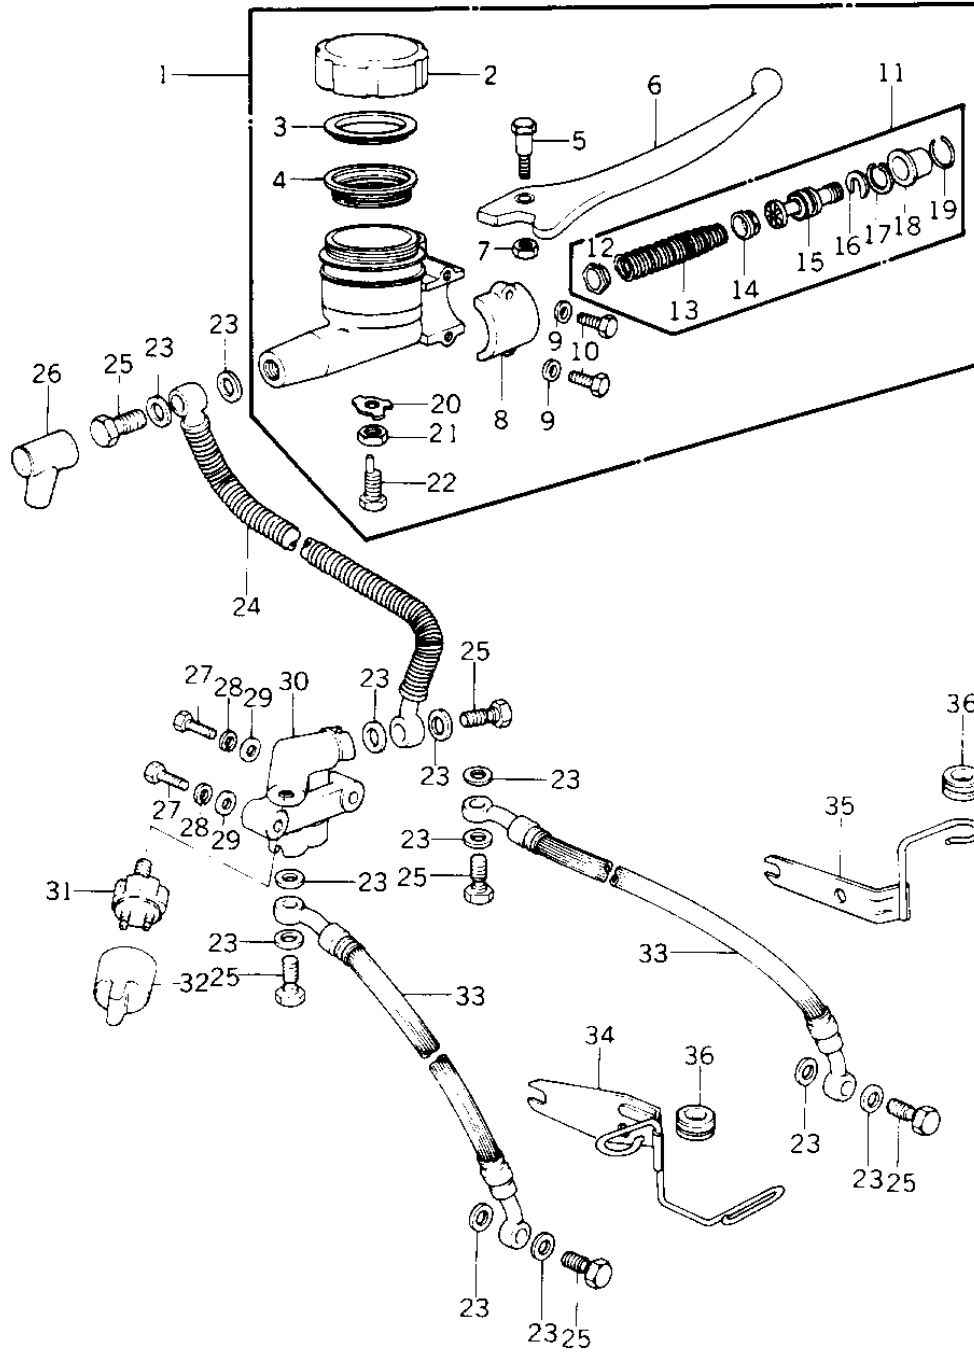

# 1978 KZ1000 LTD PARTS DIAGRAM

## FRONT MASTER CYLINDER (KZ1000-B1)

## FRONT MASTER CYLINDER (KZ1000-B1)

ITEM NAME	PART NUMBER	QUANTITY
CYLINDER ASSY,MSTR,FR (Ref # 1)	43015-1009	1
CAP,OIL CUP (Ref # 2)	43026-003	1
PLATE-MASTER CYLINDER (Ref # 3)	43027-001	1
DIAPHRAGM (Ref # 4)	43028-003	1
BOLT (Ref # 5)	43033-004	1
LEVER,FRONT BRAKE (Ref # 6)	43029-003	1
NUT 6MM (Ref # 7)	312B0600	1
HOLDER-MASTER CYL (Ref # 8)	43034-001	1
WASHER PLAIN 6MM (Ref # 9)	411B0600	2
BOLT HEX HEAD 6X25 (Ref # 10)	110N0625	2
REPAIR ASY,MASTER CYL (Ref # 11)	43073-005	1
VALVE ASSY, CHECK (Ref # 12)	43017-002	1
SPRING ASSY, RETURN (Ref # 13)	43018-002	1
CUP, PRIMARY (Ref # 14)	43019-002	1
PISTON ASY, MSTR CYL (Ref # 15)	43072-002	1
STOPPER-PISTON (Ref # 16)	43022-001	1
CIRCLIP,18MM (Ref # 17)	481J1800	1
BOOTS (Ref # 18)	43024-001	1
STOPPER-BOOTS (Ref # 19)	43025-001	1
WASHER-LOCK,8MM (Ref # 20)	43031-001	1
NUT,8MM (Ref # 21)	311B0800	1
BOLT,LEVER ADJUSTING (Ref # 22)	43030-003	1
WASHER-OIL BOLT (Ref # 23)	43067-001	12
HOSE,FRONT BRAKE (Ref # 24)	43059-007	1
BOLT,OIL,L=23 (Ref # 25)	92002-1888	6
BOOT,DUST (Ref # 26)	49006-1041	1
BOLT,HEX HEAD,6X45 (Ref # 27)	110N0645	2
WASHER SPRING 6MM (Ref # 28)	461F0600	2
WASHER PLAIN 6MM (Ref # 29)	411B0600	2

### FRONT MASTER CYLINDER (KZ1000-B1)

ITEM NAME	PART NUMBER	QUANTITY
JOINT,FOUR WAY (Ref # 30)	43075-002	1
SWITCH-FRONT BRAKE (Ref # 31)	43065-001	1
CAP,FRONT BRK SWITCH (Ref # 32)	11012-1037	1
HOSE,CALIPER BRAKE (Ref # 33)	43059-033	2
BRACKET (Ref # 34)	11034-1041	1
BRACKET,BRAKE HOSE (Ref # 35)	43063-008	1
DAMPER RUBBER,CYL HSE (Ref # 36)	43064-006	2