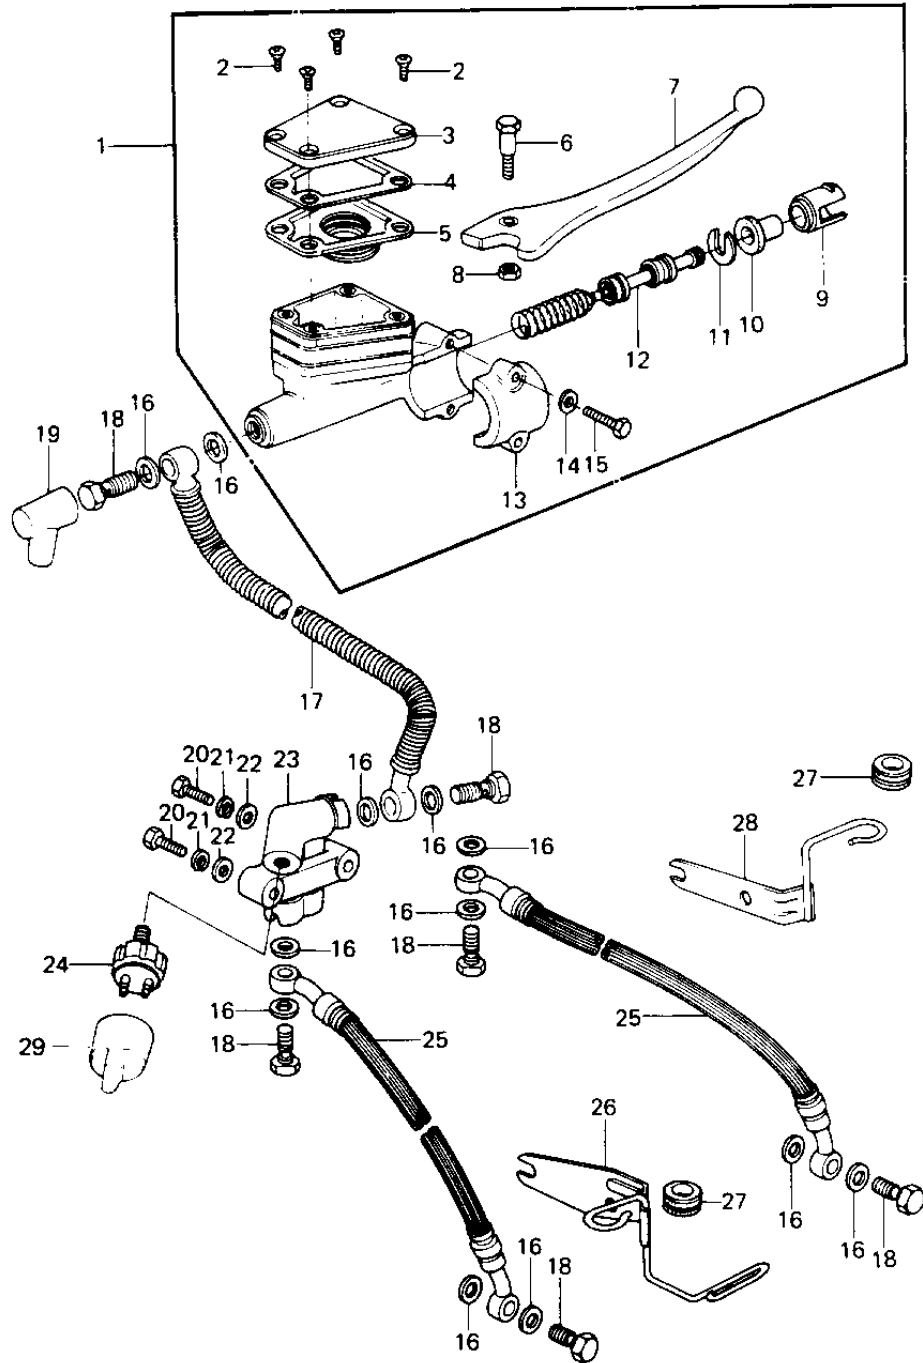

# 1978 KZ1000 LTD PARTS DIAGRAM

## FRONT MASTER CYLINDER (KZ1000-B2)

# 1978 KZ1000 LTD PARTS LIST

## FRONT MASTER CYLINDER (KZ1000-B2)

ITEM NAME	PART NUMBER	QUANTITY
CYLINDER ASSY,MSTR,FR (Ref # 1)	43015-1009	1
SCREW,COUNTERSUNK HED (Ref # 2)	92001-1055	4
CAP,OIL CUP (Ref # 3)	43026-1003	1
PLATE,DIAPHRAGM (Ref # 4)	43027-1002	1
DIAPHRAGM (Ref # 5)	43028-1002	1
BOLT,CLUTCH LEV FITT (Ref # 6)	92001-1056	1
LEVER,FRONT BRAKE (Ref # 7)	46092-1002	1
NUT 6MM (Ref # 8)	312B0600	1
LINER,PISTON (Ref # 9)	14008-1007	1
DUST COVER (Ref # 10)	49016-1010	1
STOPER,PISTON (Ref # 11)	43022-1001	1
PISTON-COMP-BRAKE (Ref # 12)	43020-1023	1
HOLDER,MASTER CYLINDR (Ref # 13)	43034-1001	1
WASHER PLAIN 6MM (Ref # 14)	411B0600	2
BOLT HEX HEAD 6X25 (Ref # 15)	110N0625	2
WASHER-OIL BOLT (Ref # 16)	43067-001	12
HOSE,FRONT BRAKE (Ref # 17)	43059-007	1
BOLT,OIL,L=23 (Ref # 18)	92002-1888	6
BOOT,DUST (Ref # 19)	49006-1041	1
BOLT,HEX HEAD,6X45 (Ref # 20)	110N0645	2
WASHER SPRING 6MM (Ref # 21)	461F0600	2
WASHER PLAIN 6MM (Ref # 22)	411B0600	2
JOINT,FOUR WAY (Ref # 23)	43075-002	1
SWITCH-FRONT BRAKE (Ref # 24)	43065-001	1
HOSE,CALIPER BRAKE (Ref # 25)	43059-033	2
BRACKET (Ref # 26)	11034-1041	1
DAMPER RUBBER,CYL HSE (Ref # 27)	43064-006	2
BRACKET,BRAKE HOSE (Ref # 28)	43063-008	1
CAP,FRONT BRK SWITCH (Ref # 29)	11012-1037	1