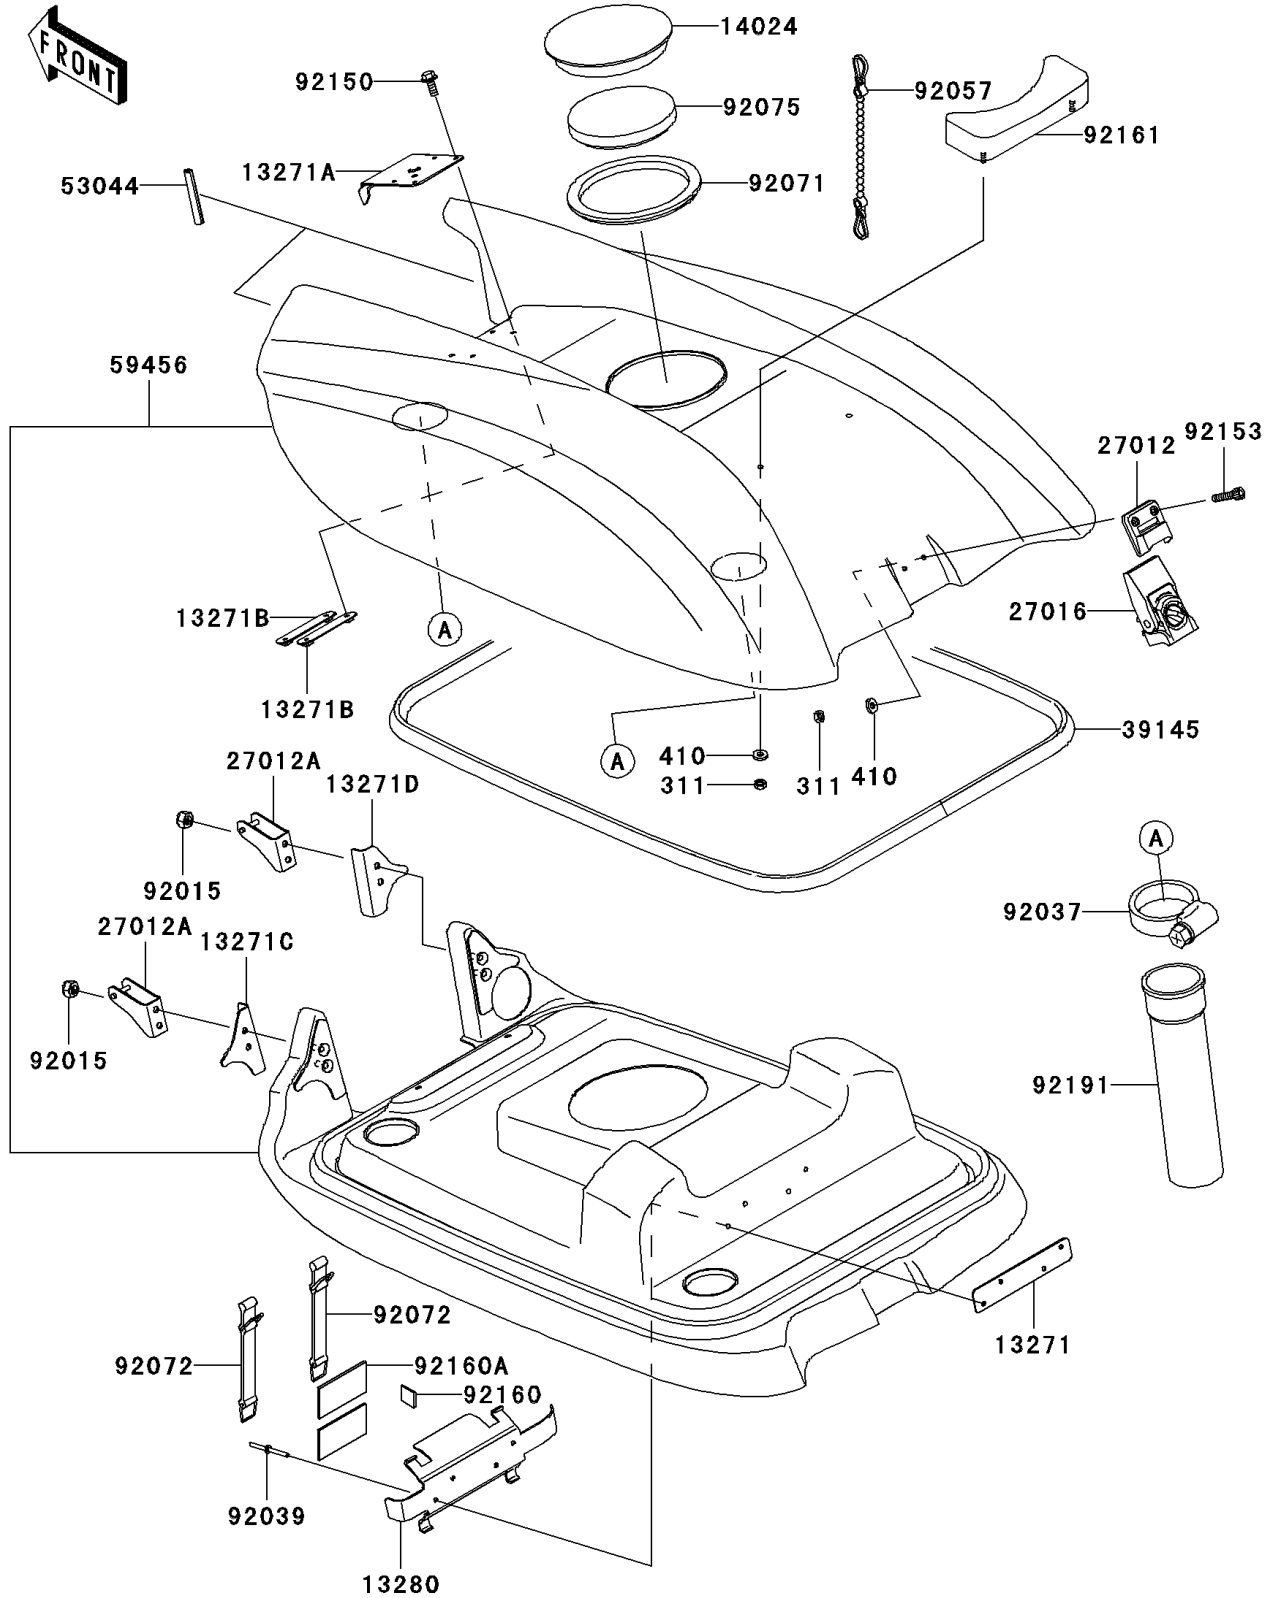

2005 800 SX-R PARTS DIAGRAM

Engine Hood

F3142

2005 800 SX-R PARTS LIST

Engine Hood

ITEM NAME	PART NUMBER	QUANTITY
NUT-HEX,5MM (Ref # 311)	311R0500	4
W-PLAIN-S,5MM (Ref # 410)	410S0500	4
PLATE,FIRE EXTINGUISHER (Ref # 13271)	13271-3775	1
PLATE (Ref # 13271A)	13271-3885	1
PLATE (Ref # 13271B)	13271-3886	2
PLATE,LH (Ref # 13271C)	13271-3894	1
PLATE,RH (Ref # 13271D)	13271-3895	1
HOLDER,FIRE EXTINGUISHER (Ref # 13280)	13280-3740	1
COVER (Ref # 14024)	14024-3748	1
HOOK (Ref # 27012)	27012-3711	1
HOOK (Ref # 27012A)	27012-3842	2
LOCK-ASSY (Ref # 27016)	27016-3703	1
TRIM-SEAL,L=2156 (Ref # 39145)	39145-3781	1
TRIM,L=120 (Ref # 53044)	53044-3767	2
HOOD-COMP-ENGINE,J.WHITE (Ref # 59456)	59456-3730-8C	1
NUT,LOCK,6MM (Ref # 92015)	92015-3766	4
CLAMP (Ref # 92037)	92037-3738	2
RIVET (Ref # 92039)	92039-3783	4
CHAIN,COVER,L=100 (Ref # 92057)	92057-3704	1
GROMMET (Ref # 92071)	92071-3742	1
BAND,TOOL CASE (Ref # 92072)	92072-3859	2
DAMPER (Ref # 92075)	92075-3737	1
BOLT,5X16 (Ref # 92150)	92150-3778	4
BOLT,SOCKET,5X20 (Ref # 92153)	92153-3716	2
DAMPER,25X25 (Ref # 92160)	92160-3864	2
DAMPER (Ref # 92160A)	92160-3913	2
DAMPER (Ref # 92161)	92161-3741	1
TUBE (Ref # 92191)	92191-3987	2