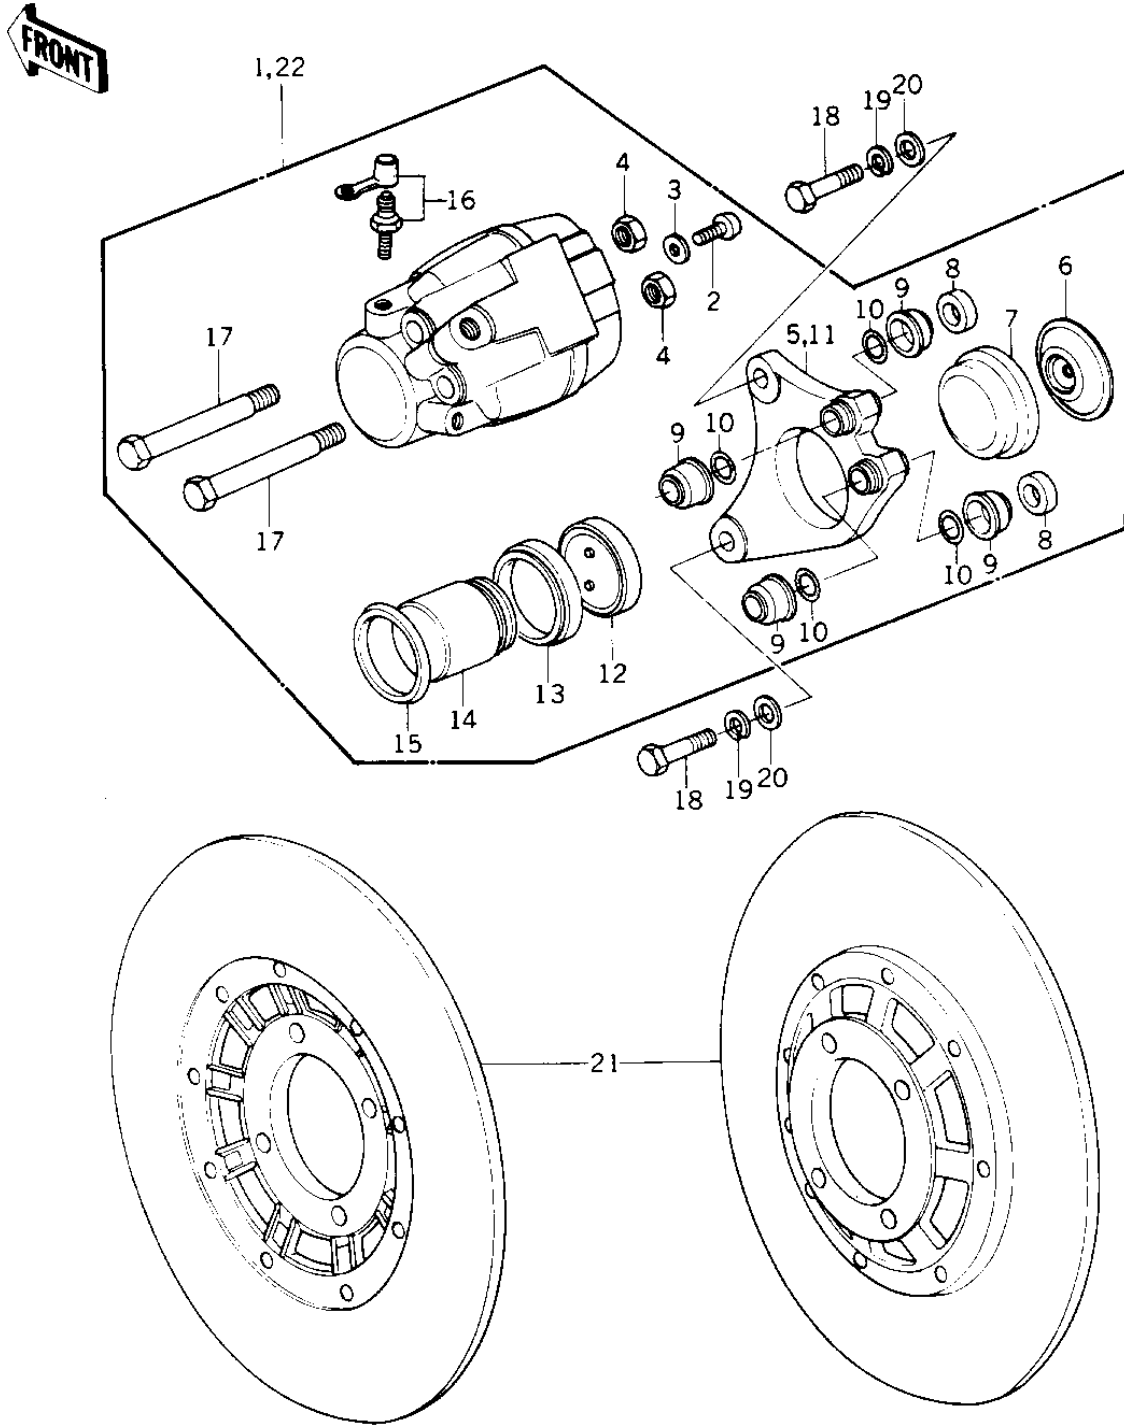

1978 KZ1000 LTD PARTS DIAGRAM

FRONT BRAKE ('77-'78 B1/B2)

1978 KZ1000 LTD PARTS LIST

FRONT BRAKE ('77-'78 B1/B2)

ITEM NAME	PART NUMBER	QUANTITY
CALIPER ASSY,FRONT,RH (Ref # 1)	43041-033	1
SCREW PAN HEAD 6X12 (Ref # 2)	220B0612	2
WASHER SPRING 6MM (Ref # 3)	461F0600	2
NUT 10MM (Ref # 4)	315B1000	4
HOLDER,CALIPER (Ref # 5)	43044-009	1
SPACER (Ref # 6)	43040-004	2
PAD SET,(FRONT) (Ref # 12)	43050-5001	2
PAD B (Ref # 7)	43051-011	2
PLUG (Ref # 8)	43088-002	4
DUST SHILD,SHAFT (Ref # 9)	43052-005	8
"O" RING (Ref # 10)	43053-006	8
HOLDER,CALIPER (Ref # 11)	43044-008	1
PAD A (Ref # 12)	43050-011	2
DUST SEALD,RUBBER (Ref # 13)	43054-003	2
PISTON (Ref # 14)	43048-1002	2
RING-PISTON (Ref # 15)	43049-001	2
BLEEDER SET (Ref # 16)	43085-001	2
BOLT (Ref # 17)	43045-006	4
BOLT (Ref # 18)	92007-032	4
WASHER SPRING 10MM (Ref # 19)	461F1000	4
WASHER PLAIN 10MM (Ref # 20)	410B1000	4
DISC PLATE,FRONT BRK (Ref # 21)	41080-007	2
CALIPER ASSY,FRONT,2H (Ref # 22)	43041-032	1