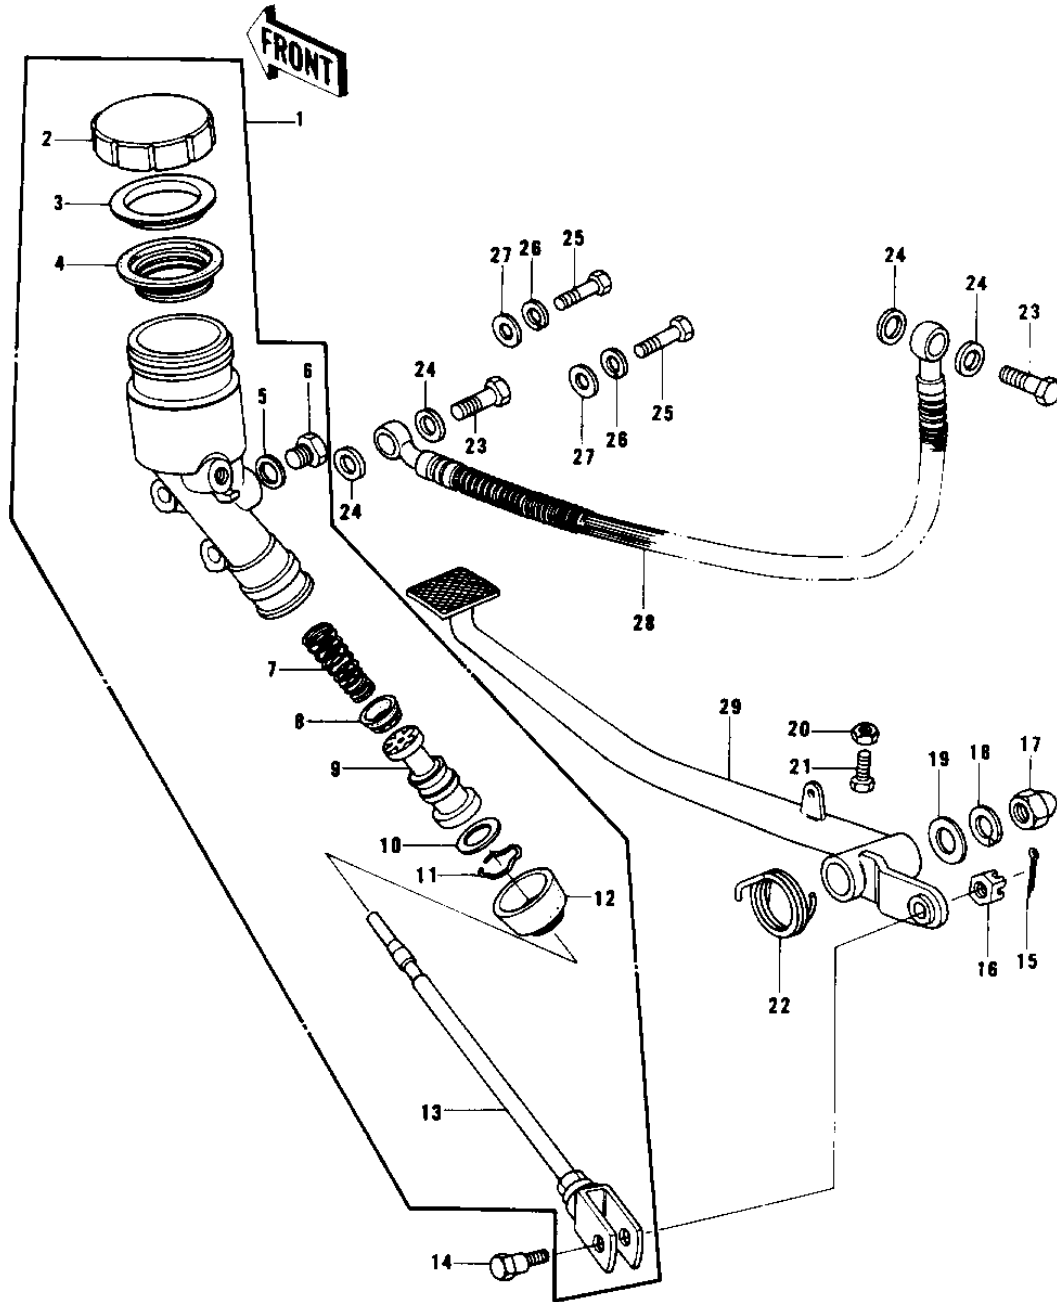

# 1978 KZ1000 LTD PARTS DIAGRAM

REAR MASTER CYLINDER/BRAKE PEDAL ('77-'7)

# 1978 KZ1000 LTD PARTS LIST

## REAR MASTER CYLINDER/BRAKE PEDAL ('77-'7)

ITEM NAME	PART NUMBER	QUANTITY
CYLINDER ASSY,REAR (Ref # 1)	43015-033	1
CAP,OIL CUP (Ref # 2)	43026-004	1
PLATE-MASTER CYLINDER (Ref # 3)	43027-001	1
DIAPHRAGM (Ref # 4)	43028-003	1
'O'RING (Ref # 5)	43079-002	1
BOLT (Ref # 6)	43070-003	1
SPRING ASSY, RETURN (Ref # 7)	43018-002	1
CUP, PRIMARY (Ref # 8)	43019-002	1
PISTON ASSY (Ref # 9)	43072-004	1
STOPPER,PISTON (Ref # 10)	43022-002	1
RING,DUST SEAL (Ref # 11)	43058-004	1
DUST COVER (Ref # 12)	43024-003	1
ROD,BRAKE (Ref # 13)	43010-021	1
BOLT (Ref # 14)	92003-198	1
PIN COTTER 2.0X20 (Ref # 15)	550D2020	1
NUT CASTLE (Ref # 16)	321B0800	1
NUT,CAP AND LOCK,8MM (Ref # 17)	92019-013	1
WASHER SPRING 8MM (Ref # 18)	461F0800	1
WASHER,8.5X20X1.6 (Ref # 19)	92022-1561	1
NUT 6MM (Ref # 20)	311B0600	1
BOLT-UPSET,6X20 (Ref # 21)	112G0620	1
SPRING,BRAKE PEDAL (Ref # 22)	43005-041	1
BOLT,OIL,L=23 (Ref # 23)	92002-1888	2
WASHER-OIL BOLT (Ref # 24)	43067-001	4
BOLT,10X45 (Ref # 25)	92001-1182	2
WASHER SPRING 8MM (Ref # 26)	461F0800	2
WASHER PLAIN 8MM (Ref # 27)	410B0800	2
HOSE,BRAKE (Ref # 28)	43059-1007	1
PEDAL,BRAKE (Ref # 29)	43001-1001	1