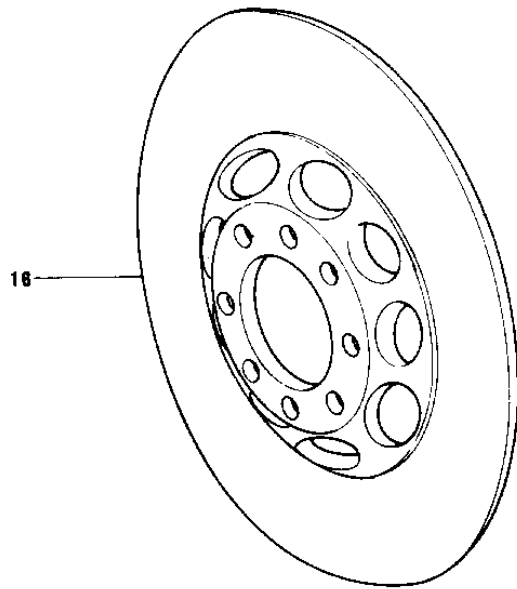

1978 KZ1000 LTD PARTS DIAGRAM

REAR BRAKE ('77-78 B1/B2)

1978 KZ1000 LTD PARTS LIST

REAR BRAKE ('77-'78 B1/B2)

ITEM NAME	PART NUMBER	QUANTITY
CALIPER ASSY,REAR (Ref # 1)	43041-034	1
NUT 10MM (Ref # 2)	315B1000	2
PLUG (Ref # 3)	43088-002	2
DUST SHILD,SHAFT (Ref # 4)	43052-005	4
"O" RING (Ref # 5)	43053-006	4
SCREW PAN HEAD 6X12 (Ref # 6)	220B0612	1
WASHER SPRING 6MM (Ref # 7)	461F0600	1
SPACER (Ref # 8)	43040-004	1
PAD SET,(REAR) (Ref # 9-10)	43050-5002	1
PAD B (Ref # 9)	43051-009	1
PAD A (Ref # 10)	43050-008	1
DUST SEALD,RUBBER (Ref # 11)	43054-003	1
RING,PISTON SEAL (Ref # 12)	43049-002	1
PISTON,CALIPER (Ref # 13)	43048-006	1
BOLT (Ref # 14)	43045-006	2
BLEEDER SET (Ref # 15)	43085-001	1
PLATE,REAR DISC (Ref # 16)	41080-008	1