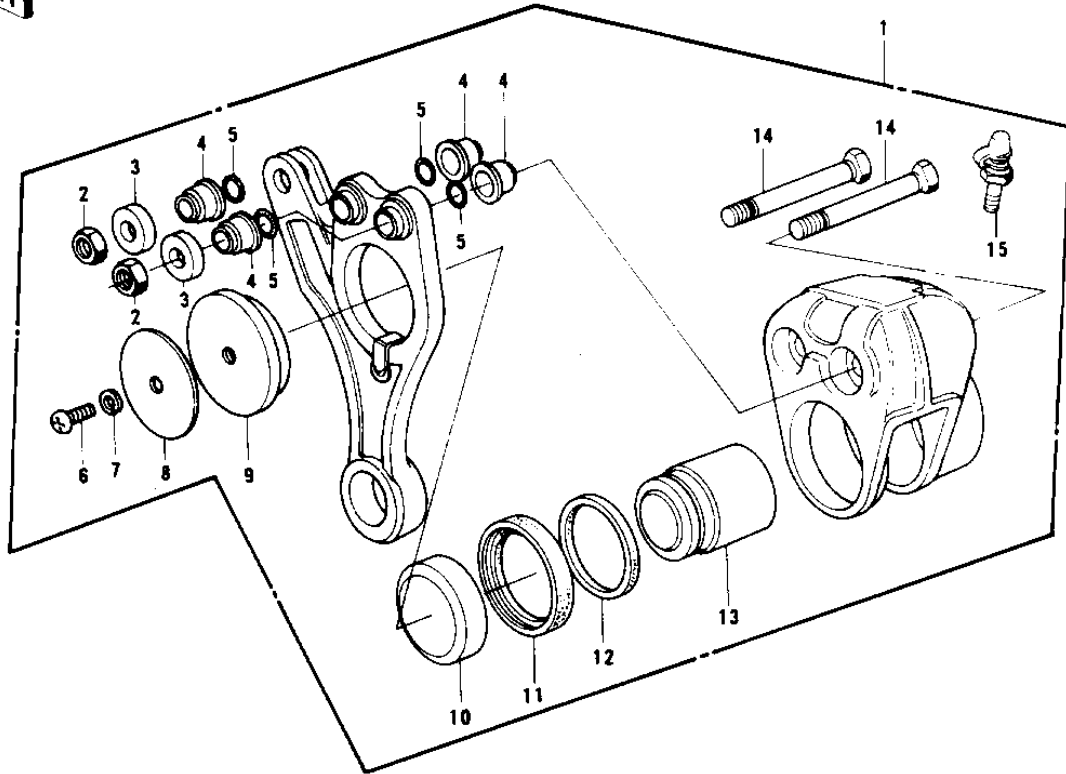

1978 KZ1000 LTD PARTS DIAGRAM

REAR BRAKE ('77-78 B1/B2)

1978 KZ1000 LTD PARTS LIST

REAR BRAKE ('77-'78 B1/B2)

ITEM NAME	PART NUMBER	QUANTITY
CALIPER ASSY,REAR (Ref # 1)	43041-034	1
NUT 10MM (Ref # 2)	315B1000	2
PLUG (Ref # 3)	43088-002	2
DUST SHILD,SHAFT (Ref # 4)	43052-005	4
"O" RING (Ref # 5)	43053-006	4
SCREW PAN HEAD 6X12 (Ref # 6)	220B0612	1
WASHER SPRING 6MM (Ref # 7)	461F0600	1
SPACER (Ref # 8)	43040-004	1
PAD SET,(REAR) (Ref # 9-10)	43050-5002	1
PAD B (Ref # 9)	43051-009	1
PAD A (Ref # 10)	43050-008	1
DUST SEALD,RUBBER (Ref # 11)	43054-003	1
RING,PISTON SEAL (Ref # 12)	43049-002	1
PISTON,CALIPER (Ref # 13)	43048-006	1
BOLT (Ref # 14)	43045-006	2
BLEEDER SET (Ref # 15)	43085-001	1
PLATE,REAR DISC (Ref # 16)	41080-008	1