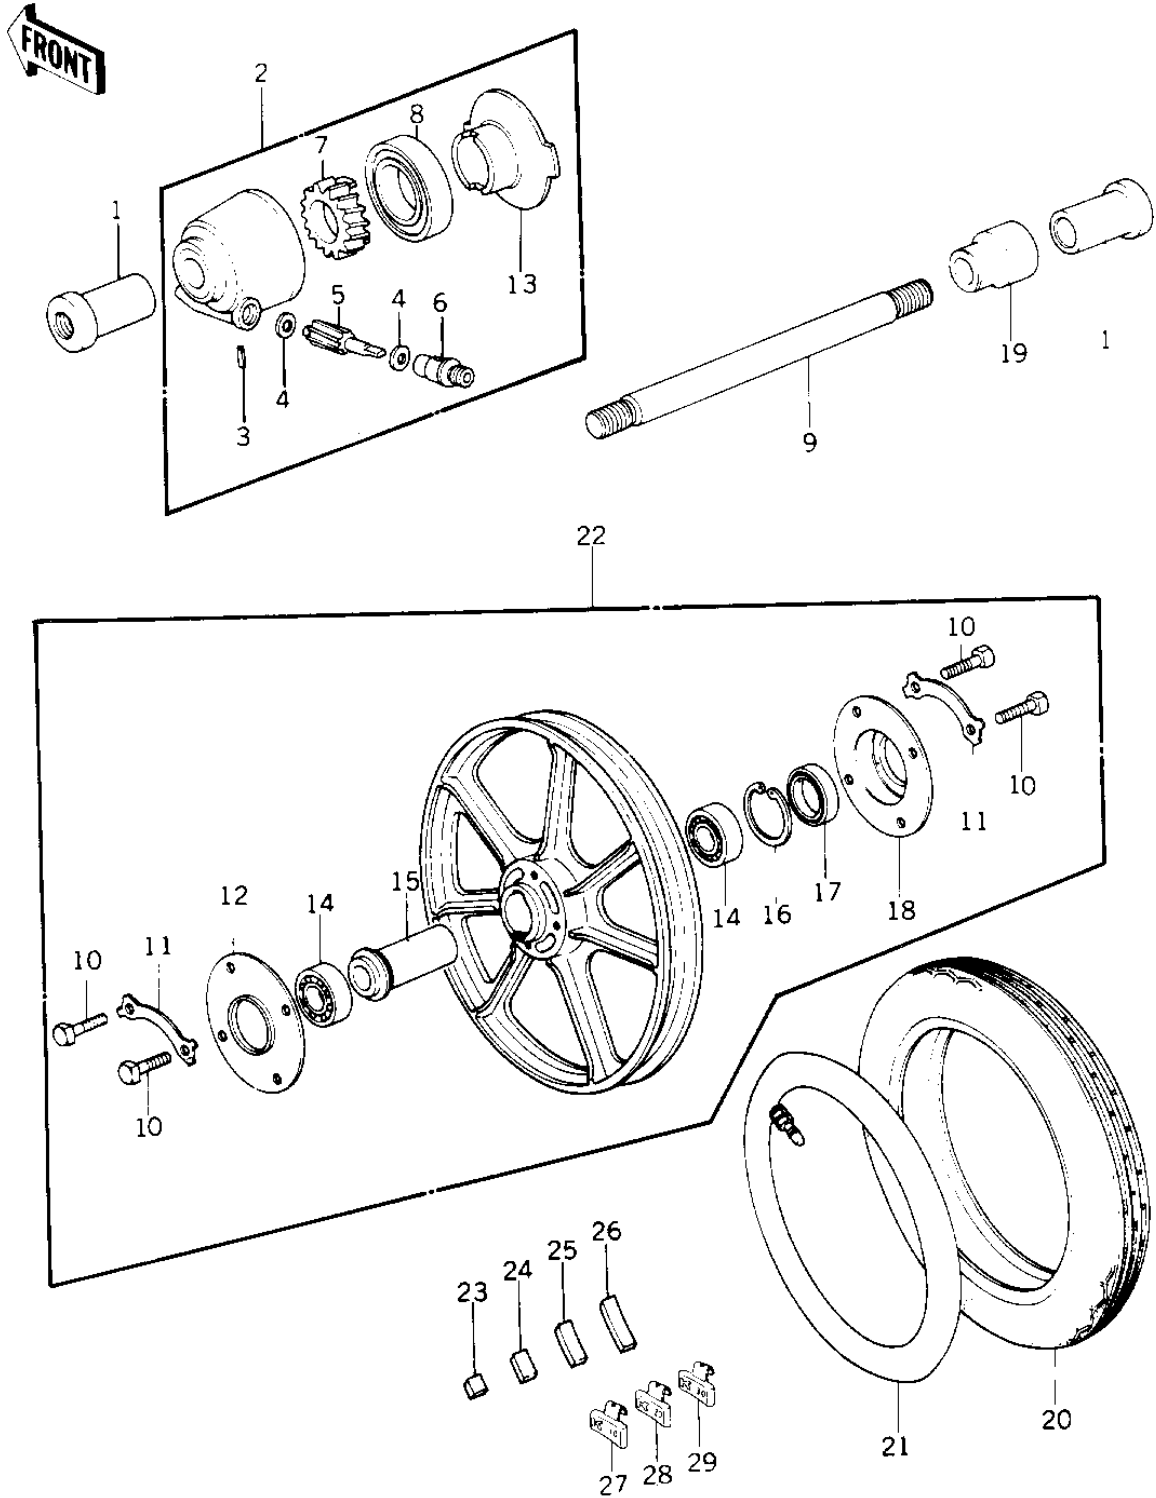

# 1978 KZ1000 LTD PARTS DIAGRAM

FRONT WHEEL/TIRE/HUB ('77-'78 B1/B2)

# 1978 KZ1000 LTD PARTS LIST

FRONT WHEEL/TIRE/HUB ('77-'78 B1/B2)

ITEM NAME	PART NUMBER	QUANTITY
COLLAR,FRONT AXLE (Ref # 1)	41069-033	2
GEAR BOX ASSY (Ref # 2)	41078-008	1
PIN,SPRING (Ref # 3)	41082-001	1
WASHER THRST SPD PINI (Ref # 4)	41063-001	2
PINION,SPEEDOMETER (Ref # 5)	41060-017	1
BUSH,SPEEDMETER CABLE (Ref # 6)	41062-005	1
GEAR,SPEEDOMETER (Ref # 7)	41059-026	1
OIL SEAL,BJN30427-C3 (Ref # 8)	92049-1057	1
AXLE,FRONT (Ref # 9)	41068-049	1
BOLT (Ref # 10)	92001-158	8
WASHER,LOCK (Ref # 11)	92088-023	4
DUST COVER (Ref # 12)	41042-014	1
RECEIVER,GEAR (Ref # 13)	41064-013	1
BRG,BALL,#6203ZZC3 (Ref # 14)	601B6203ZZ	2
COLLAR,FR HUB BEARING (Ref # 15)	92027-1043	1
RING, SNAP,43.5M/M (Ref # 16)	92033-1040	1
OIL SEAL (Ref # 17)	654A254008	1
DUST COVER (Ref # 18)	41042-015	1
COLLAR,FRONT AXLE (Ref # 19)	41069-032	1
TIRE-FRONT (Ref # 20)	41021-071	1
TUBE 350/375/410-19 (Ref # 21)	41022-046	1
SOLID WHEEL ASSY,FRNT (Ref # 22)	41089-005	1
SOLID WHEEL ASSY,FRNT (Ref # 22)	41073-1040	1
BALANCER 5G (Ref # 23)	41075-005	AR
BALANCER 10G (Ref # 24)	41075-006	AR
BALANCER 30G (Ref # 25)	41075-008	AR
BALANCER 30G (Ref # 26)	41075-008	AR
BALANCER-WHEEL,10G (Ref # 27)	41075-1011	AR
BALANCER-WHEEL,20G (Ref # 28)	41075-1012	AR