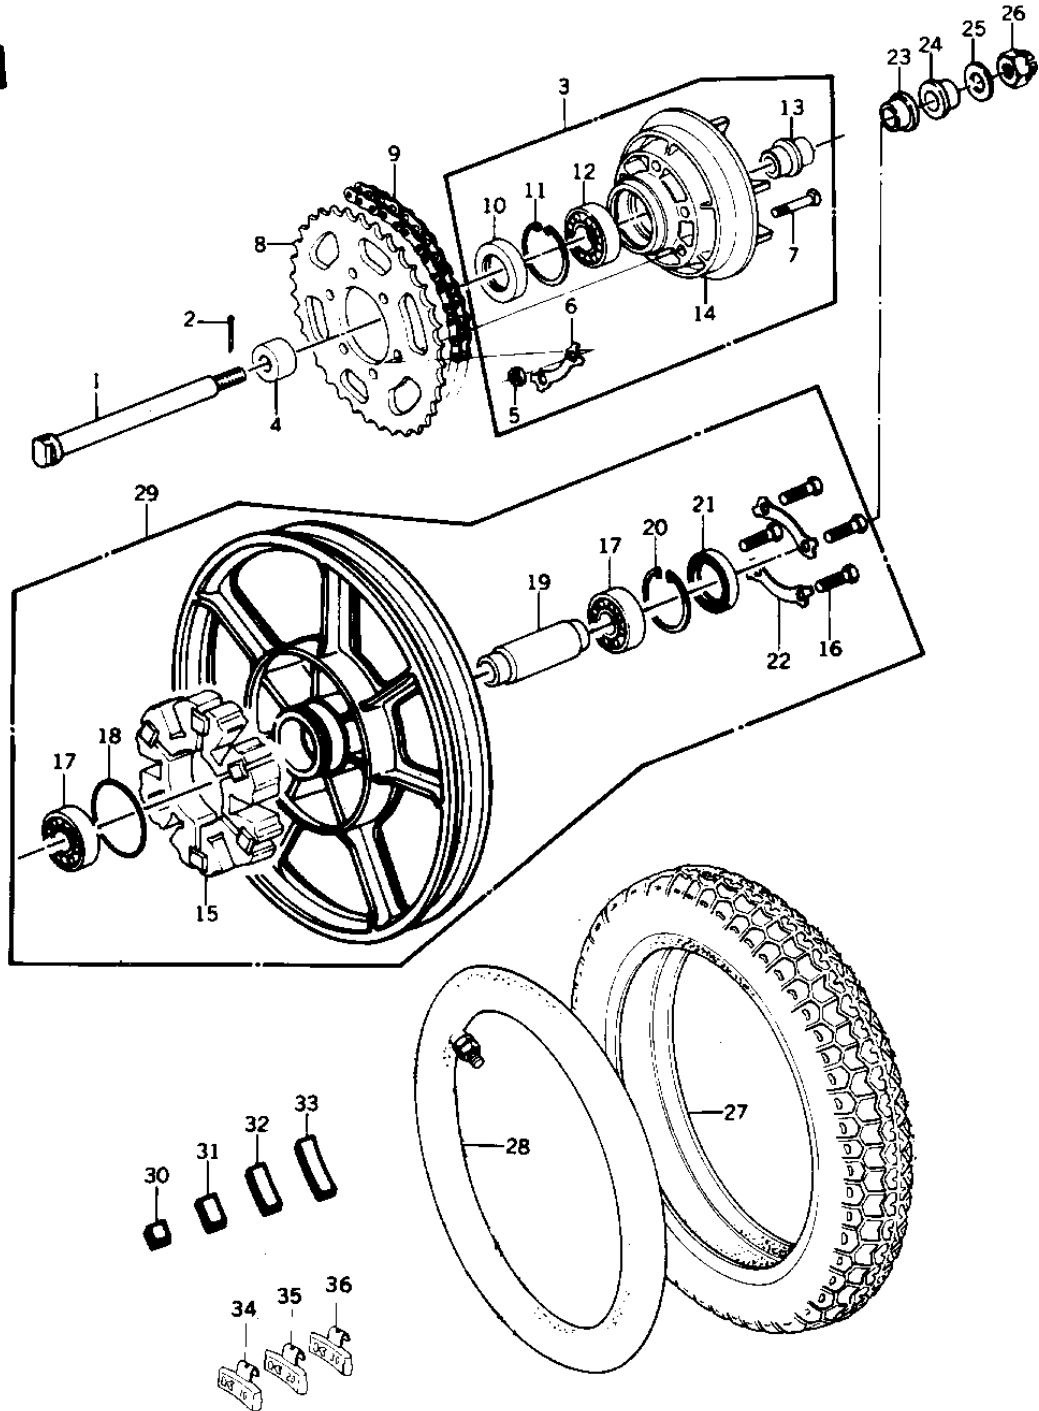

1978 KZ1000 LTD PARTS DIAGRAM

REAR WHEEL/TIRE/HUB/CHAIN (77-'78 B1/B2)

1978 KZ1000 LTD PARTS LIST

REAR WHEEL/TIRE/HUB/CHAIN ('77-'78 B1/B2)

ITEM NAME	PART NUMBER	QUANTITY
AXLE,REAR (Ref # 1)	42031-034	1
PIN-COTTER,4.0X35 (Ref # 2)	550D4035	1
COUPLING ASSY,RR HUB (Ref # 3)	42008-040	1
COLLAR,REAR AXLE (Ref # 4)	42032-071	1
NUT 10MM (Ref # 5)	42045-005	6
WASHER LOCK (Ref # 6)	92088-007	3
BOLT-REAR SPROCKET (Ref # 7)	92003-087	6
REAR SPROCKET,33T (Ref # 8)	42041-1010	1
DR CHAIN 630X92 (Ref # 9)	92057-107	1
OIL SEAL (Ref # 10)	92050-027	1
CIRCLIP,62M/M (Ref # 11)	92033-1044	1
BALL BEARING,#6206 (Ref # 12)	601B6206	1
SLEEVE,RR HUB COUPLNG (Ref # 13)	42036-033	1
SHOCK DAMPER,REAR HUB (Ref # 15)	42014-033	1
BOLT (Ref # 16)	92001-160	4
BEARING,BALL,#6304ZZ (Ref # 17)	601B6304ZZ	2
"0" RING,65MM (Ref # 18)	671B2565	1
COLLAR,RR HUB BEARING (Ref # 19)	42010-040	1
UNAVAILABLE IN PRICE BOOK (Ref # 20)	4810-5200	1
OIL SEAL WTC35527 (Ref # 21)	92052-006	1
WASHER,LOCK (Ref # 22)	92088-023	2
COLLAR,REAR AXLE (Ref # 23)	42032-082	1
COLLAR,REAR AXLE (Ref # 24)	42032-081	1
WASHER,PLAIN,20MM (Ref # 25)	92022-248	1
NUT CASTLE,18MM (Ref # 26)	42045-018	1
TIRE 510-16 MT90 R (Ref # 27)	41021-072	1
UNAVAILABLE IN PRICE BOOK (Ref # 28)	41022-0471	1
SOLID WHEEL ASSY,REAR (Ref # 29)	41089-004	1
SOLID WHEEL ASSY,REAR (Ref # 29)	41073-1016	1

1978 KZ1000 LTD PARTS LIST

REAR WHEEL/TIRE/HUB/CHAIN ('77-'78 B1/B2)

ITEM NAME	PART NUMBER	QUANTITY
BALANCER 5G (Ref # 30)	41075-005	AR
BALANCER 10G (Ref # 31)	41075-006	AR
BALANCER 20G (Ref # 32)	41075-007	AR
BALANCER 30G (Ref # 33)	41075-008	AR
BALANCER-WHEEL,10G (Ref # 34)	41075-1011	AR
BALANCER-WHEEL,20G (Ref # 35)	41075-1012	AR
BALANCER-WHEEL,30G (Ref # 36)	41075-1013	AR