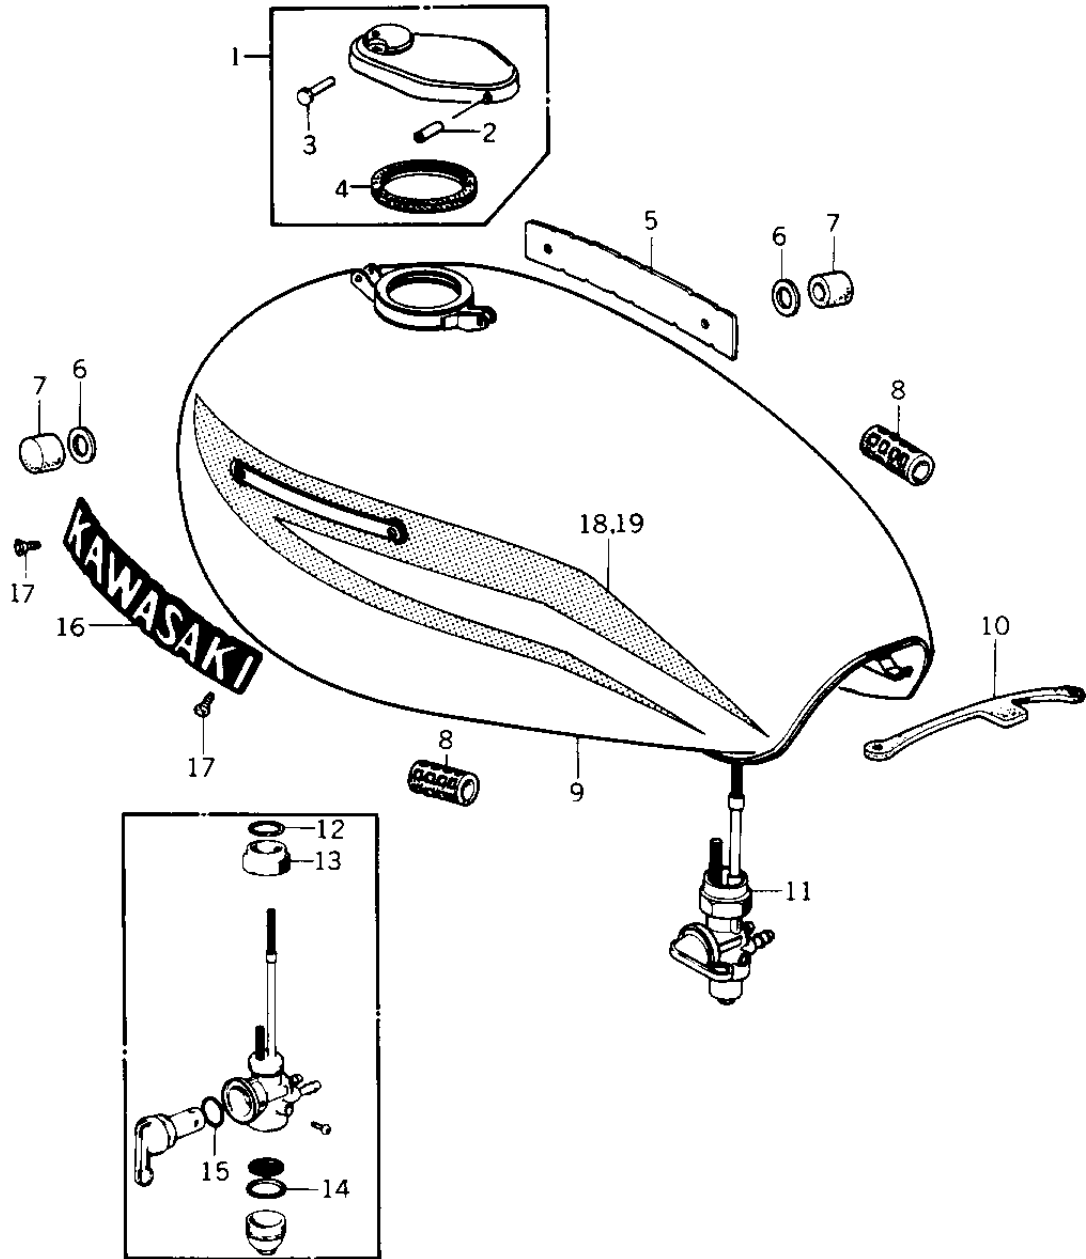

1978 KZ1000 LTD PARTS DIAGRAM

FUEL TANK (KZ1000-B1)

1978 KZ1000 LTD PARTS LIST

FUEL TANK (KZ1000-B1)

ITEM NAME	PART NUMBER	QUANTITY
CAP,FUEL TANK (Ref # 1)	51048-012	1
PIN,CAP HINGE (Ref # 2)	92043-127	1
PIN,HOOK (Ref # 3)	92043-126	1
GASKET-FUEL TANK CAP (Ref # 4)	51059-008	1
EMBLEM,FUEL TANK,R.H (Ref # 5)	56014-1014	1
WASHER-PL-10.5X26X2.3 (Ref # 6)	92022-044	2
DAMPER RUBBER,FL TANK (Ref # 7)	92075-125	2
DAMPER RUBBER (Ref # 8)	92075-084	2
TANK-FUEL,M.BLUE (Ref # 9)	51001-114-8E	1
TANK-FUEL, (Ref # 9)	51001-114-8F	1
BAND,FUEL TANK (Ref # 10)	92072-042	1
UNAVAILABLE IN PRICE BOOK (Ref # 11)	51023-002	1
GASKET-FUEL COCK JNT. (Ref # 12)	92065-081	1
FUEL COCK JOINT NUT (Ref # 13)	51035-009	1
GASKET FUEL COCK CUP (Ref # 14)	51037-010	1
"O" RING, 10MM (Ref # 15)	670B2010	1
EMBLEM,FUEL TANK,L.H (Ref # 16)	56014-1013	1
SCREW-CSK-CROS (Ref # 17)	221C0306	4
DECAL,TANK LEFT (Ref # 18)	56027-1025	1
DECAL,TANK RIGHT (Ref # 19)	56027-1026	1