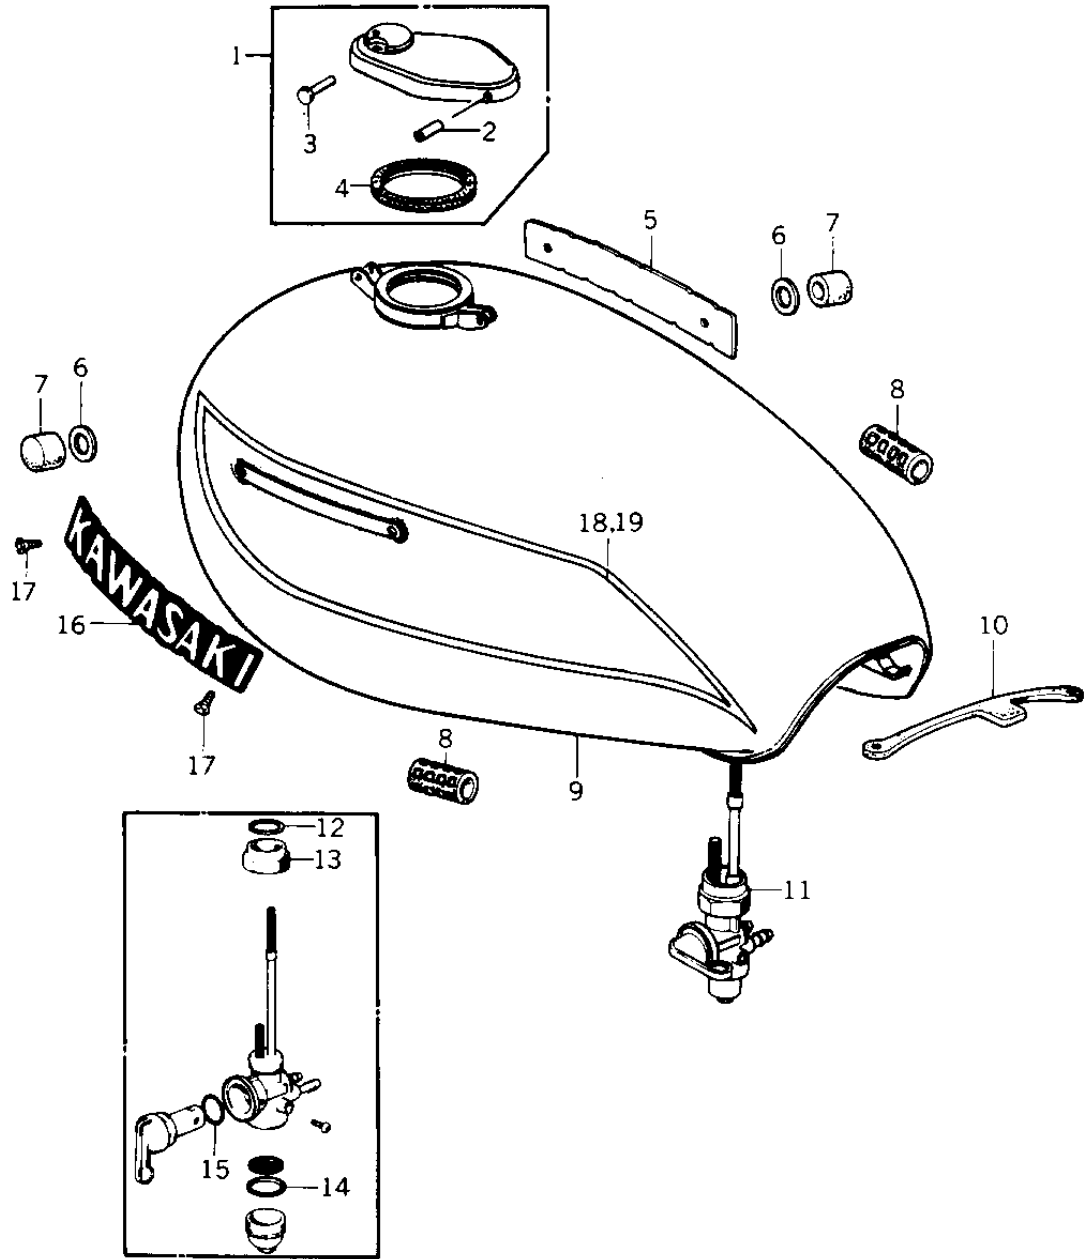

1978 KZ1000 LTD PARTS DIAGRAM

FUEL TANK (KZ1000-B2)

1978 KZ1000 LTD PARTS LIST

FUEL TANK (KZ1000-B2)

ITEM NAME	PART NUMBER	QUANTITY
CAP,FUEL TANK (Ref # 1)	51048-012	1
PIN,CAP HINGE (Ref # 2)	92043-127	1
PIN,HOOK (Ref # 3)	92043-126	1
GASKET-FUEL TANK CAP (Ref # 4)	51059-008	1
EMBLEM,FUEL TANK,R.H (Ref # 5)	56014-1014	1
WASHER-PL-10.5X26X2.3 (Ref # 6)	92022-044	2
DAMPER RUBBER,FL TANK (Ref # 7)	92075-125	2
DAMPER RUBBER (Ref # 8)	92075-084	2
TANK-FUEL,EBONY (Ref # 9)	51001-114-8G	1
TANK-FUEL, (Ref # 9)	51001-114-8H	1
BAND,FUEL TANK (Ref # 10)	92072-042	1
TAP ASSY (Ref # 11)	51023-1002	1
GASKET-FUEL COCK JNT. (Ref # 12)	92065-081	1
FUEL COCK JOINT NUT (Ref # 13)	51035-009	1
GASKET FUEL COCK CUP (Ref # 14)	51037-010	1
"O" RING, 10MM (Ref # 15)	670B2010	1
EMBLEM,FUEL TANK,L.H (Ref # 16)	56014-1013	1
SCREW-CSK-CROS (Ref # 17)	221C0306	1
DECAL-FUEL TANK RH (Ref # 18)	56027-1211	1
DECAL-FUEL TANK LH (Ref # 19)	56027-1212	1