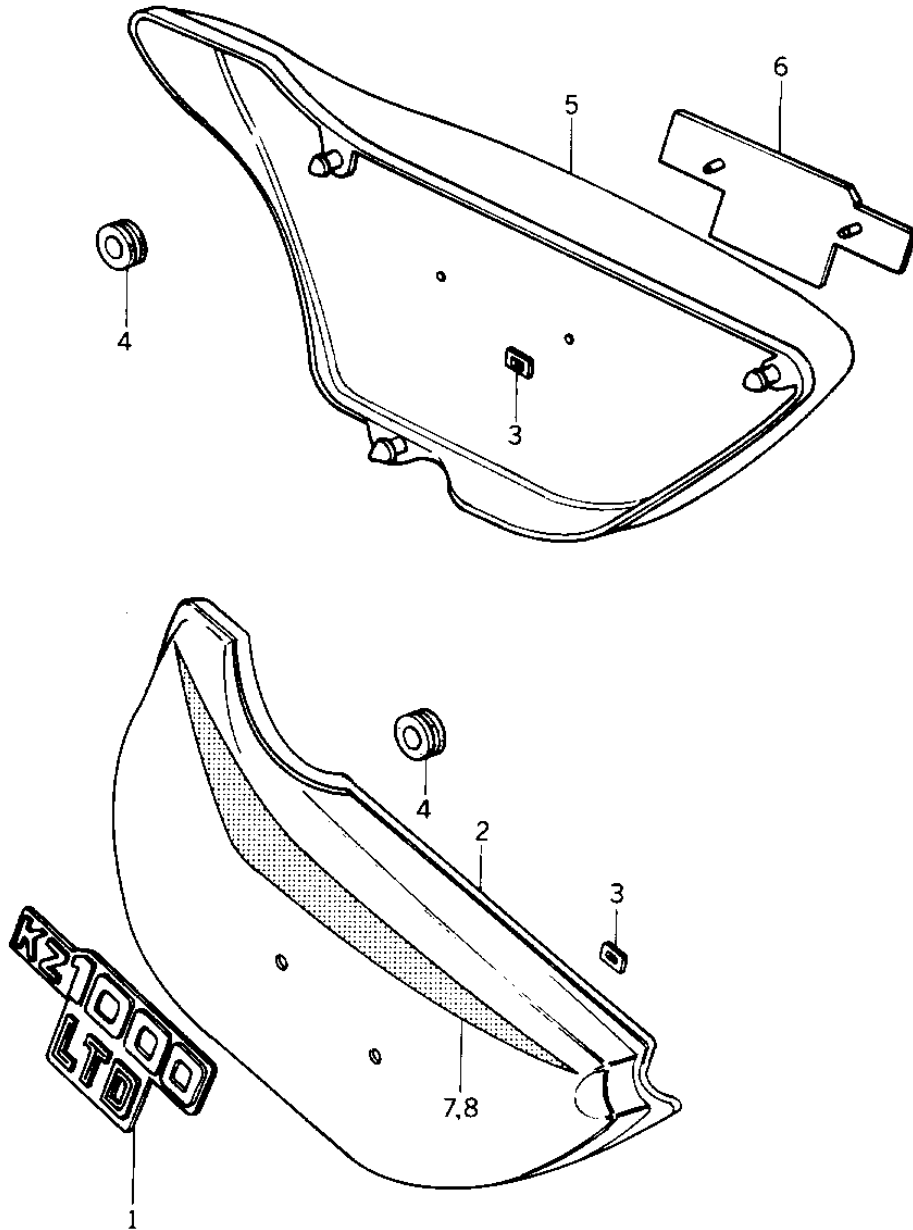

1977 KZ1000 LTD PARTS DIAGRAM

SIDE COVERS (KZ1000-B1)

1977 KZ1000 LTD PARTS LIST

SIDE COVERS (KZ1000-B1)

ITEM NAME	PART NUMBER	QUANTITY
EMBLEM,SIDE COVER,L.H (Ref # 1)	56018-1011	1
SIDE COVER,LEFT (Ref # 2)	36001-054-8E	1
UNAVAILABLE IN PRICE BOOK (Ref # 2)	36001-054-BF	1
NUT,LOCK,3MM (Ref # 3)	92018-005	4
GROMMET (Ref # 4)	92071-056	6
UNAVAILABLE IN PRICE BOOK (Ref # 5)	36007-850-8E	1
COVER,RH SIDE,MAHOGAN (Ref # 5)	36007-058-8F	1
EMBLEM,SIDE COVER.R.H (Ref # 6)	56018-1012	1
DECAL,SIDE COVER L (Ref # 7)	56027-1027	1
DECAL,SIDE COVER R (Ref # 8)	56027-1028	1