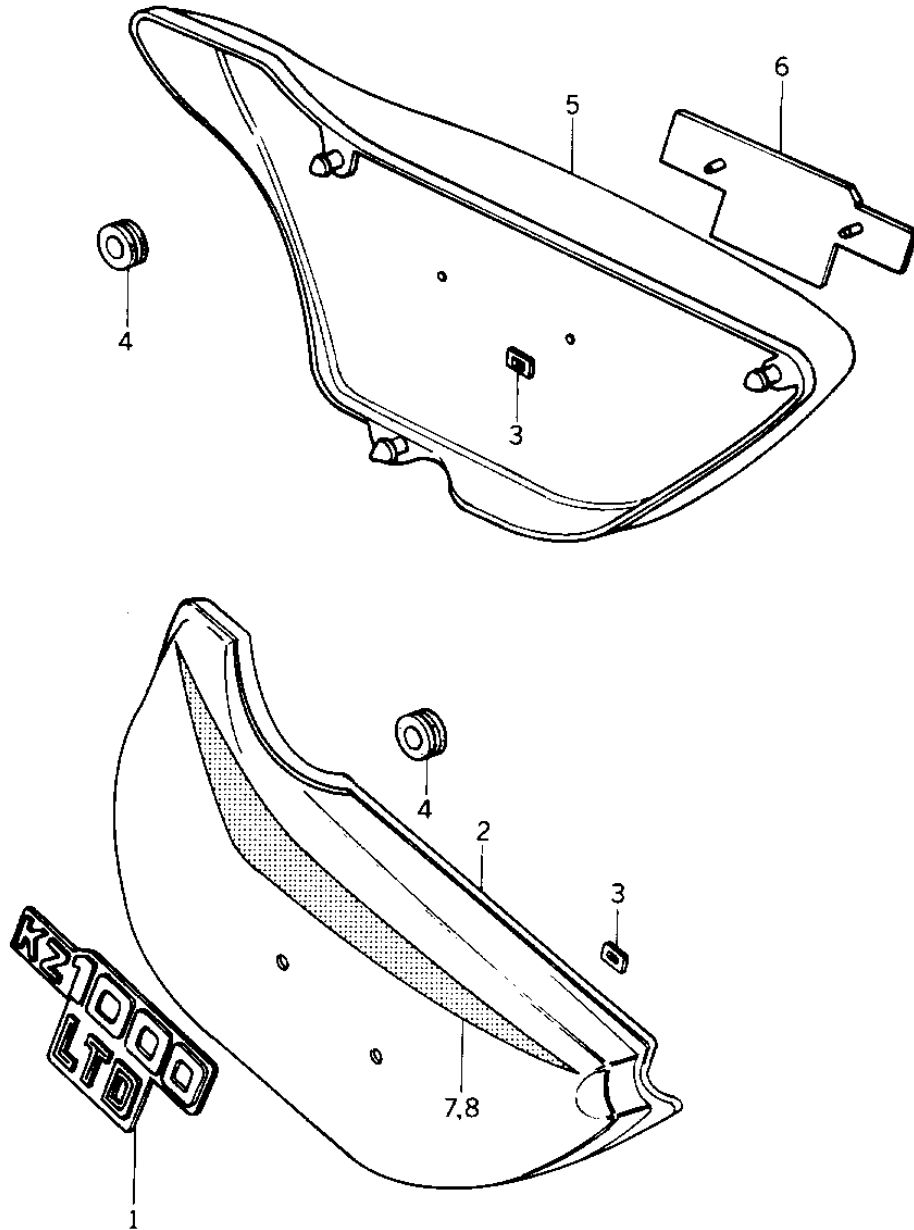

1978 KZ1000 LTD PARTS DIAGRAM

SIDE COVERS (KZ1000-B1)

1978 KZ1000 LTD PARTS LIST

SIDE COVERS (KZ1000-B1)

ITEM NAME	PART NUMBER	QUANTITY
EMBLEM,SIDE COVER,L.H (Ref # 1)	56018-1011	1
SIDE COVER,LEFT (Ref # 2)	36001-054-8E	1
UNAVAILABLE IN PRICE BOOK (Ref # 2)	36001-054-BF	1
NUT,LOCK,3MM (Ref # 3)	92018-005	4
GROMMET (Ref # 4)	92071-056	6
UNAVAILABLE IN PRICE BOOK (Ref # 5)	36007-850-8E	1
COVER,RH SIDE,MAHOGAN (Ref # 5)	36007-058-8F	1
EMBLEM,SIDE COVER.R.H (Ref # 6)	56018-1012	1
DECAL,SIDE COVER L (Ref # 7)	56027-1027	1
DECAL,SIDE COVER R (Ref # 8)	56027-1028	1