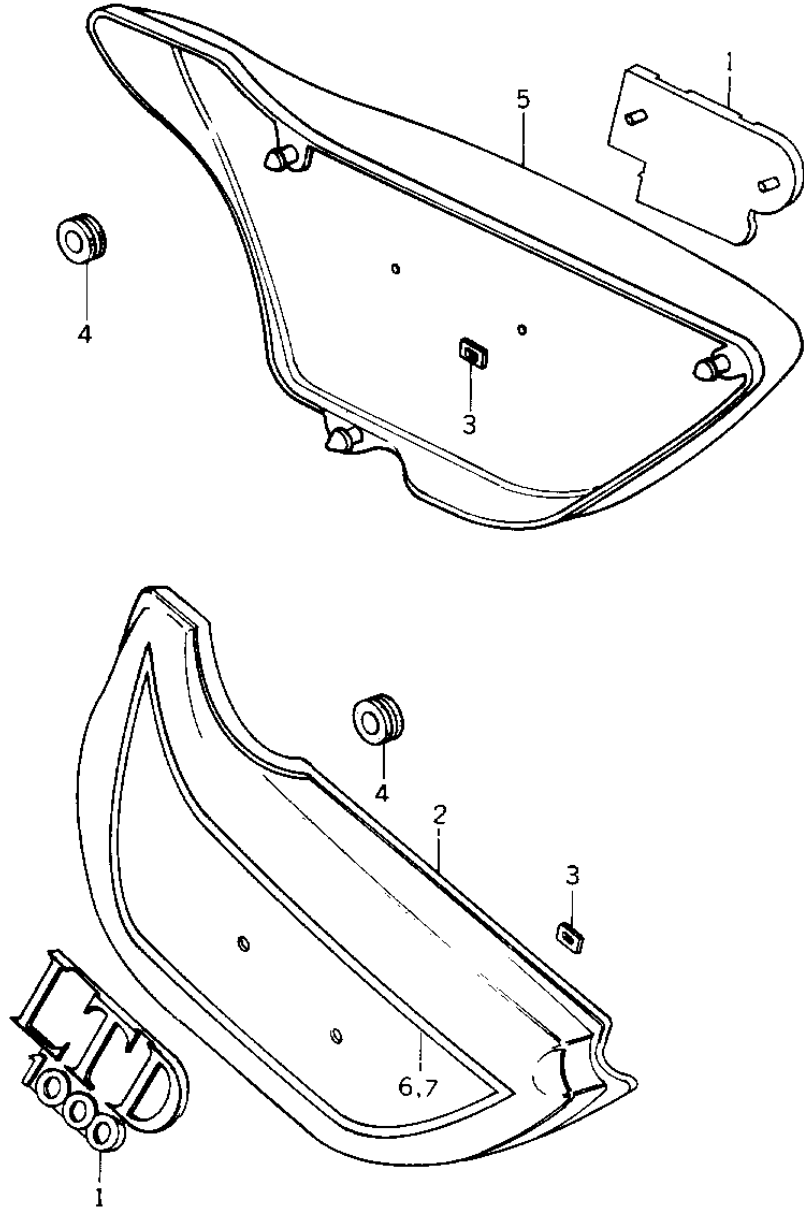

1978 KZ1000 LTD PARTS DIAGRAM

SIDE COVERS (KZ1000-B2)

1978 KZ1000 LTD PARTS LIST

SIDE COVERS (KZ1000-B2)

ITEM NAME	PART NUMBER	QUANTITY
EMBLEM,SIDE COVER (Ref # 1)	56018-1027	2
SIDE COVER-LEFT (Ref # 2)	36001-1036-8G	1
SIDE COVER-LEFT (Ref # 2)	36001-1036-8H	1
NUT,LOCK,3MM (Ref # 3)	92018-005	4
GROMMET (Ref # 4)	92071-056	6
SIDE COVER-RIGHT (Ref # 5)	36001-1037-8G	1
SIDECOVER-RIGHT (Ref # 5)	36001-1037-8H	1
DECAL-SIDE CVR RH (Ref # 6)	56027-1213	1
DECAL-SIDE CVR LH (Ref # 7)	56027-1214	1