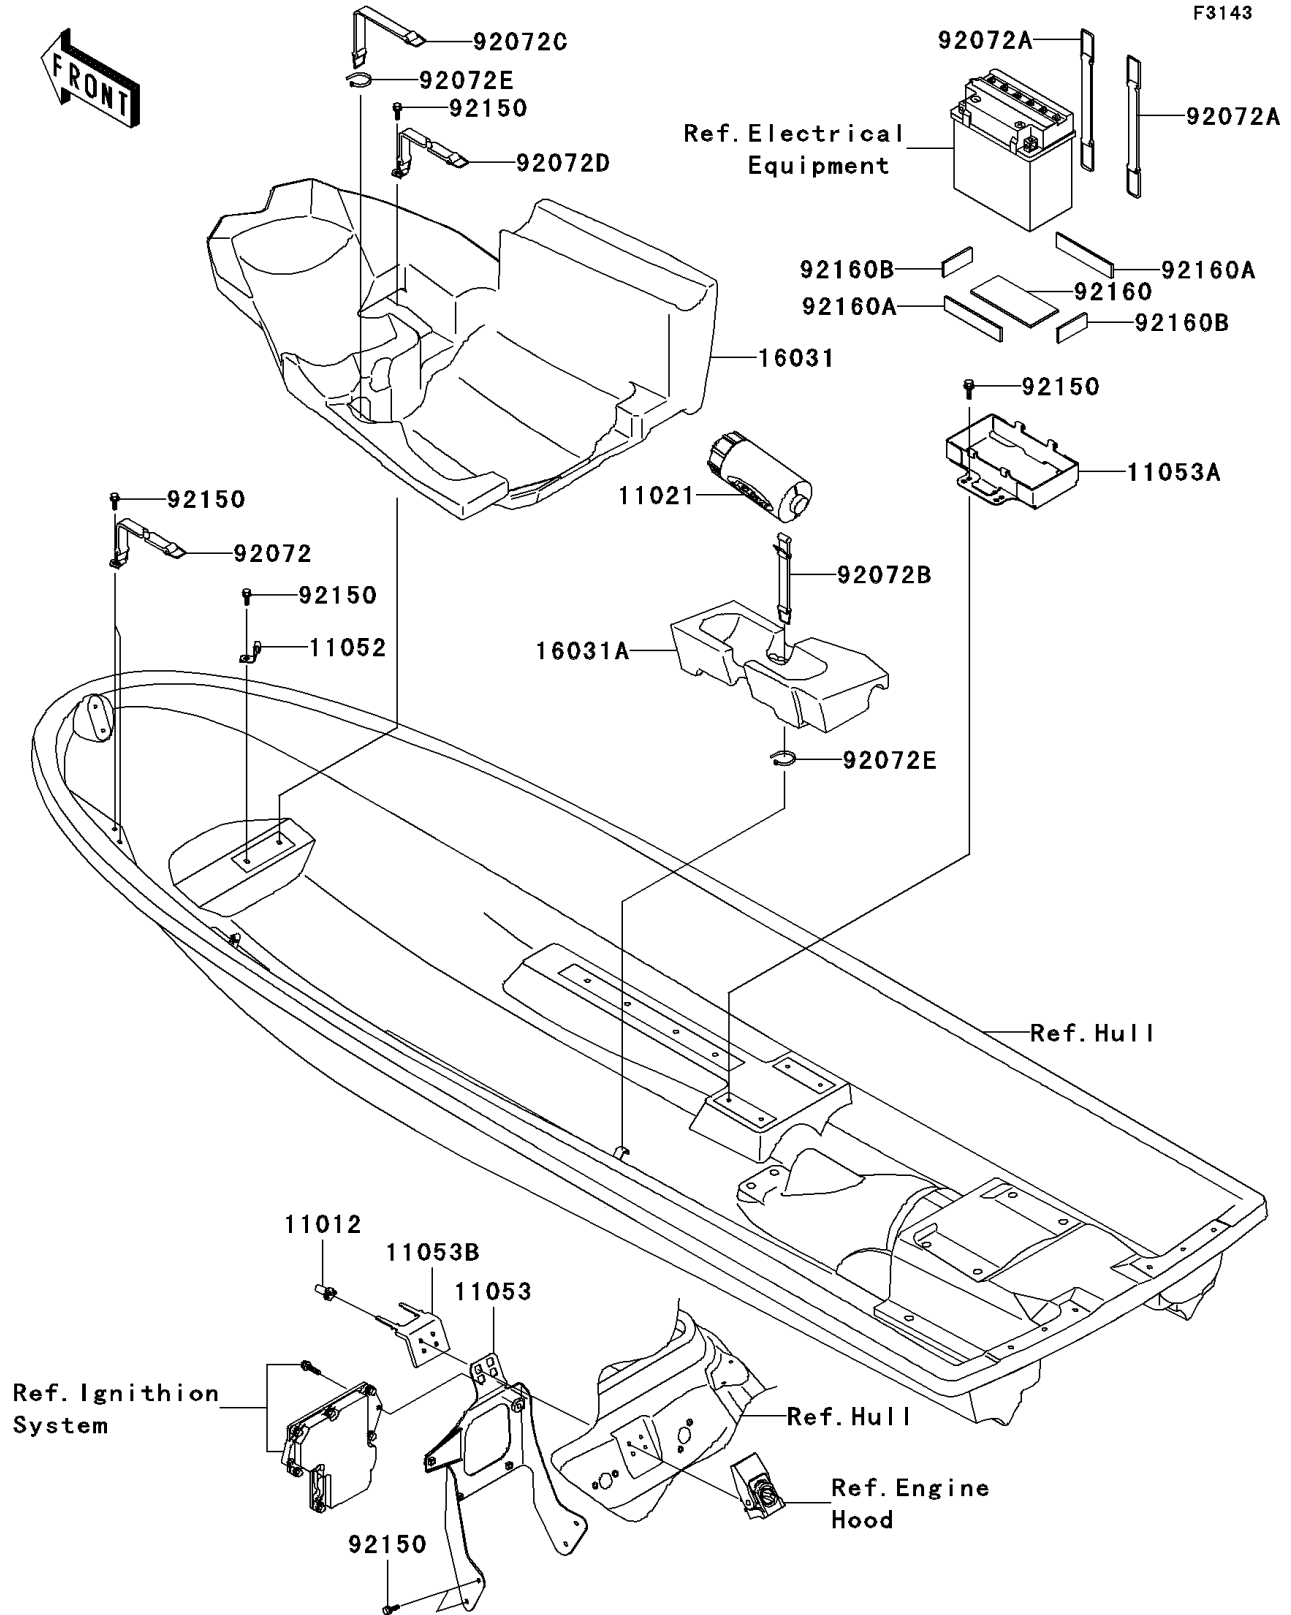

2005 800 SX-R PARTS DIAGRAM

Hull Fittings

2005 800 SX-R PARTS LIST

Hull Fittings

ITEM NAME	PART NUMBER	QUANTITY
CAP,HOLDER (Ref # 11012)	11012-3768	2
CASE-ASSY,TOOL (Ref # 11021)	11021-3706	1
BRACKET (Ref # 11052)	11052-3773	1
BRACKET (Ref # 11053)	11053-3702	1
BRACKET,BATTERY (Ref # 11053A)	11053-3727	1
BRACKET (Ref # 11053B)	11053-3747	1
FLOAT,FUEL TANK (Ref # 16031)	16031-3919	1
FLOAT (Ref # 16031A)	16031-3941	1
BAND,OIL TANK (Ref # 92072)	92072-3812	2
BAND,BATTERY (Ref # 92072A)	92072-3841	2
BAND,TOOL CASE (Ref # 92072B)	92072-3859	1
BAND,FUEL TANK,LH (Ref # 92072C)	92072-3864	1
BAND,FUEL TANK,RH (Ref # 92072D)	92072-3865	1
BAND,L=99 (Ref # 92072E)	92072-3871	2
BOLT,6X20 (Ref # 92150)	92150-3758	12
DAMPER (Ref # 92160)	92160-1851	1
DAMPER (Ref # 92160A)	92160-3840	2
DAMPER,WATER MUFFLER (Ref # 92160B)	92160-3880	2